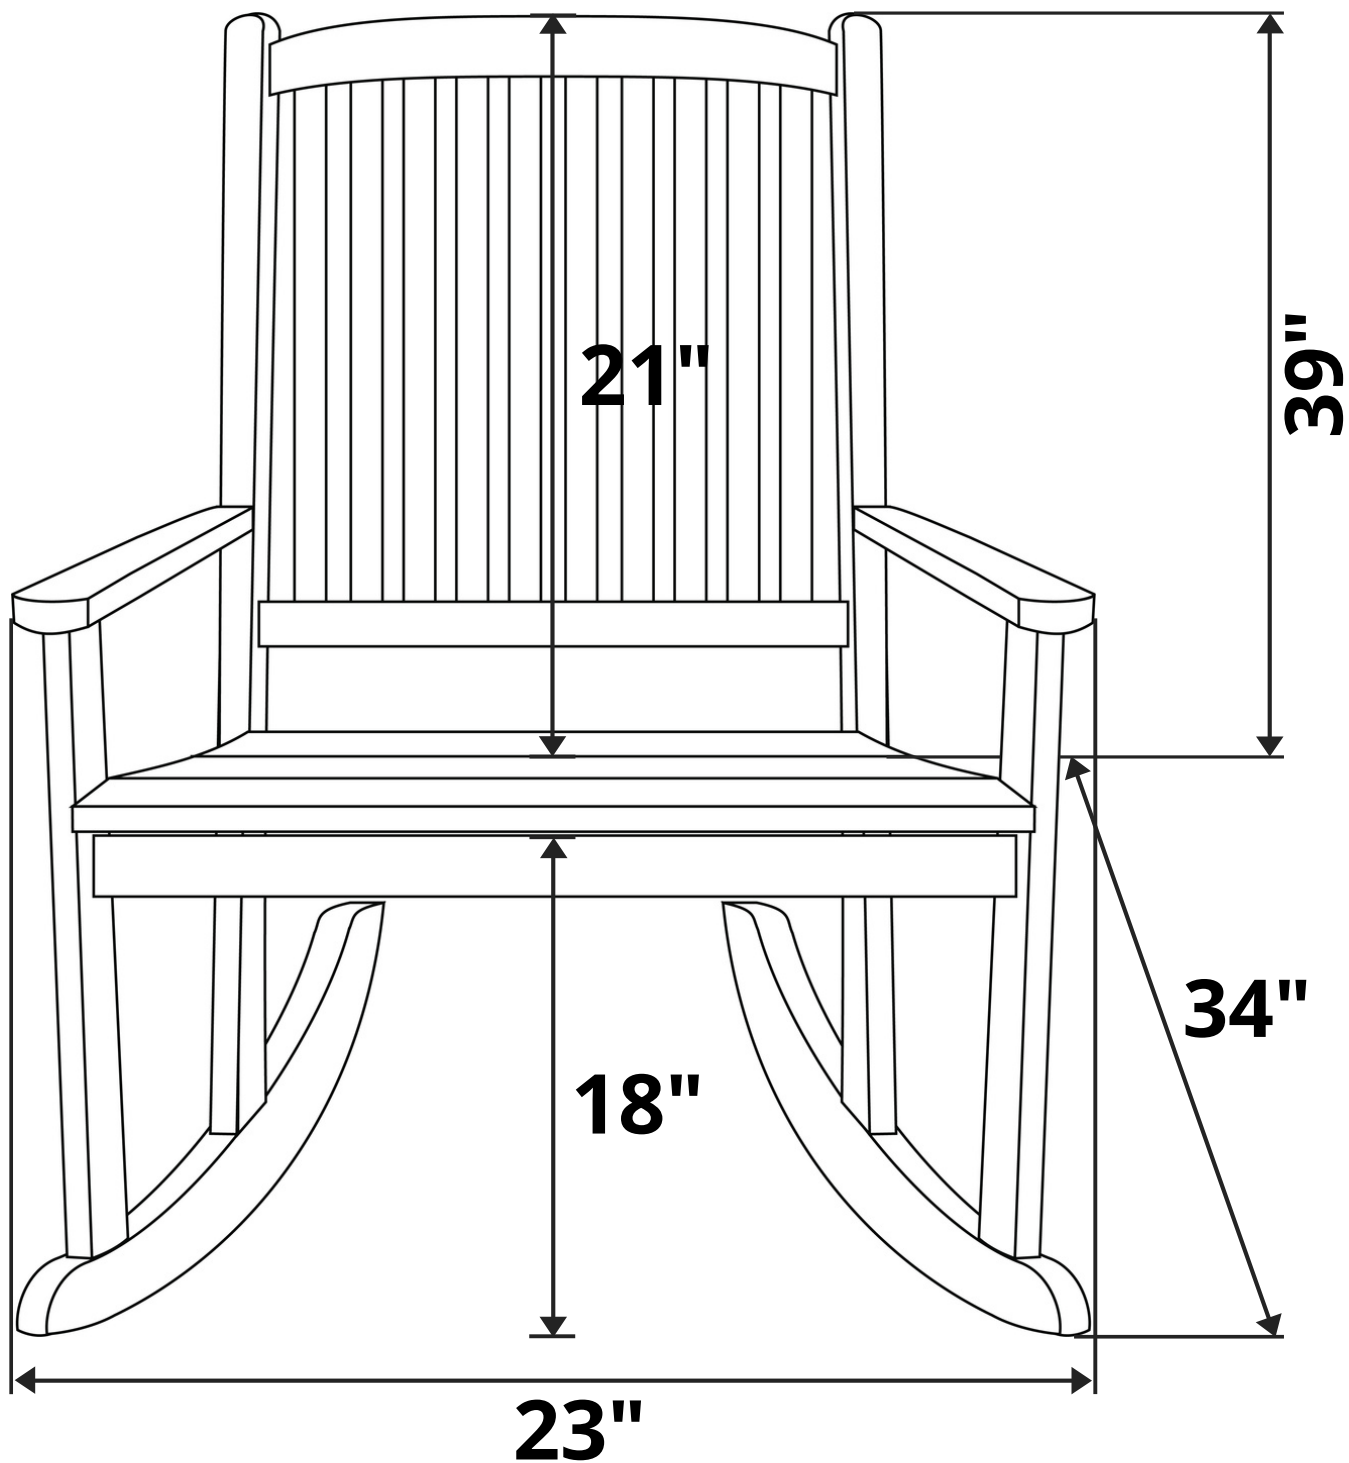

International Caravan Fiji Rocking Chair (With Side Table)

Length Option: 2 Foot

Recommended Seat Cushion Size: 20x20 in.

Product Weight: 43 lbs

Weight Capacity: 350 lbs