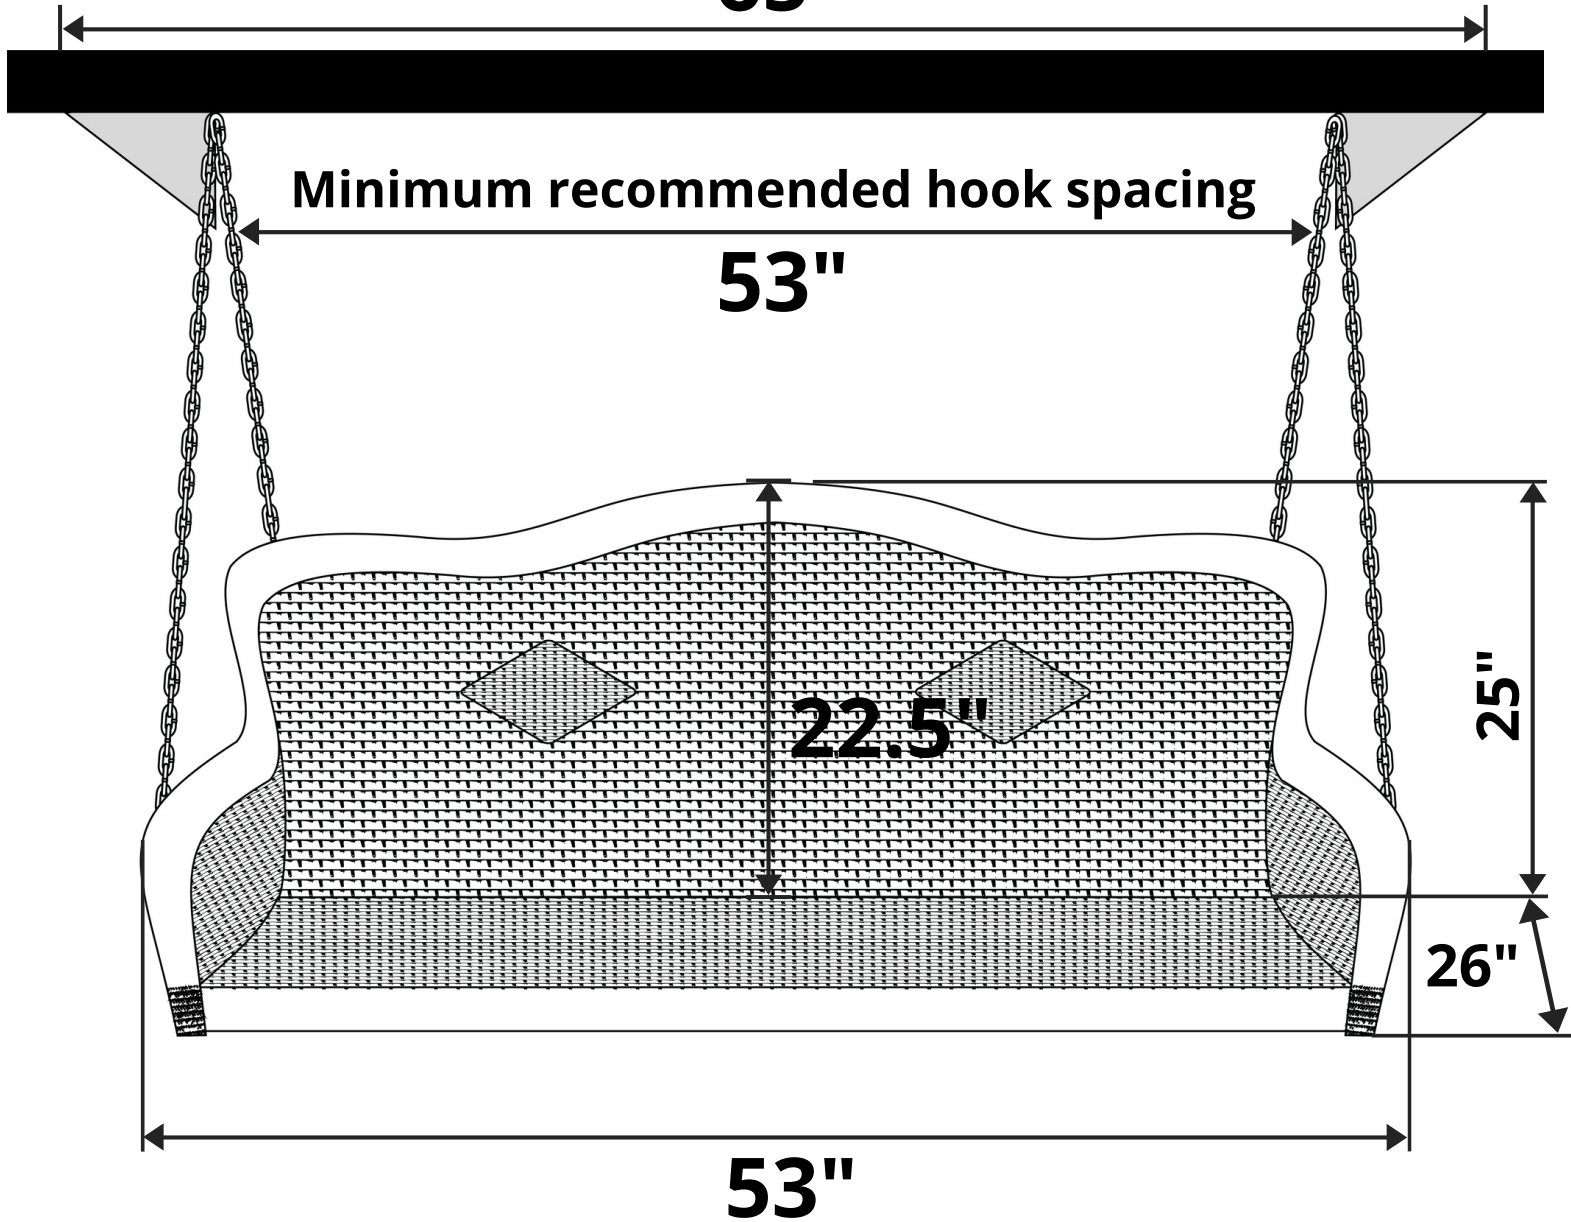

International Caravan Diamonds 4ft. Resin Wicker Porch Swing

Length Option: 4 Foot

Maximum recommended hook spacing

65"

Minimum recommended hook spacing

53"

Recommended Seat Cushion Size: 42x19 in.

Product Weight: 48 lbs

Weight Capacity: 450 lbs