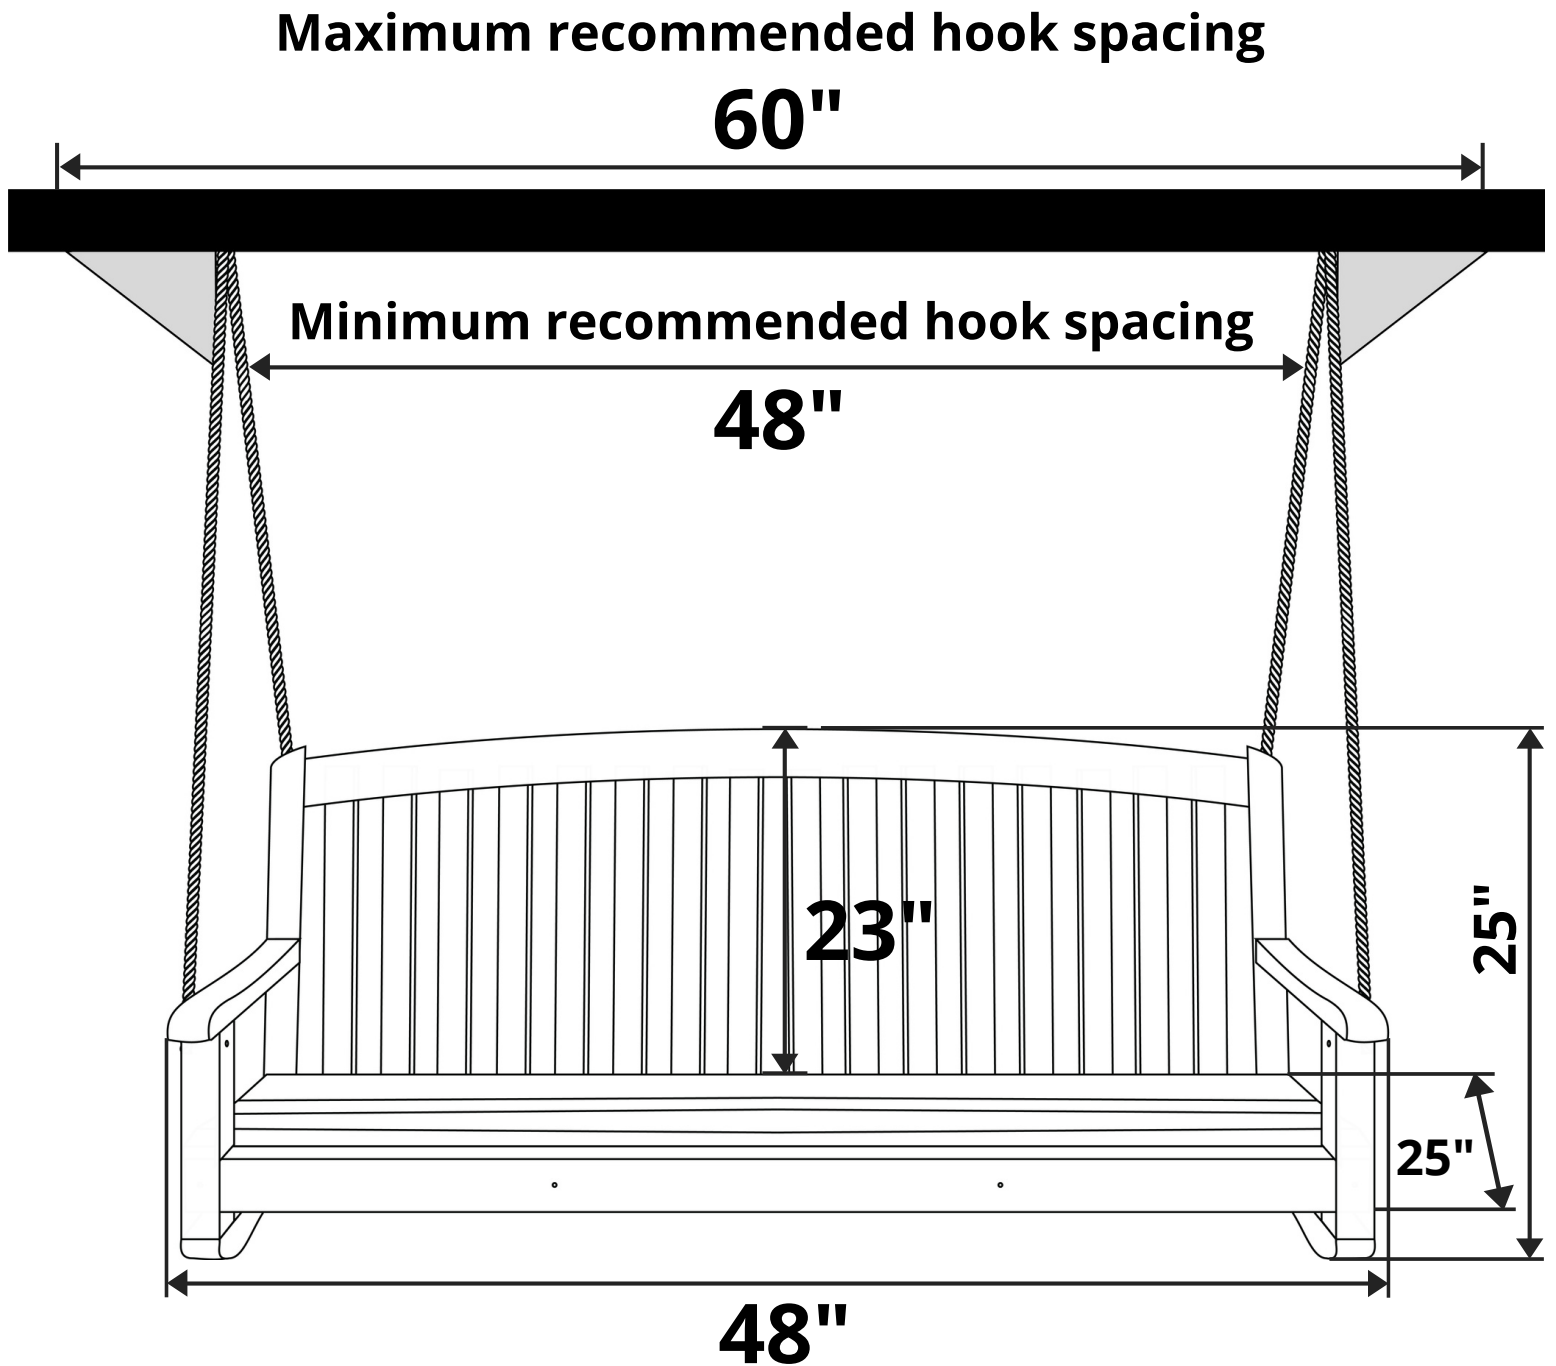

International Caravan Chelsea 4ft. Painted Porch Swing

Length Option: 4 Foot

Recommended Seat Cushion Size: 45x18 in.
Product Weight: 50 lbs
Weight Capacity: 450 lbs