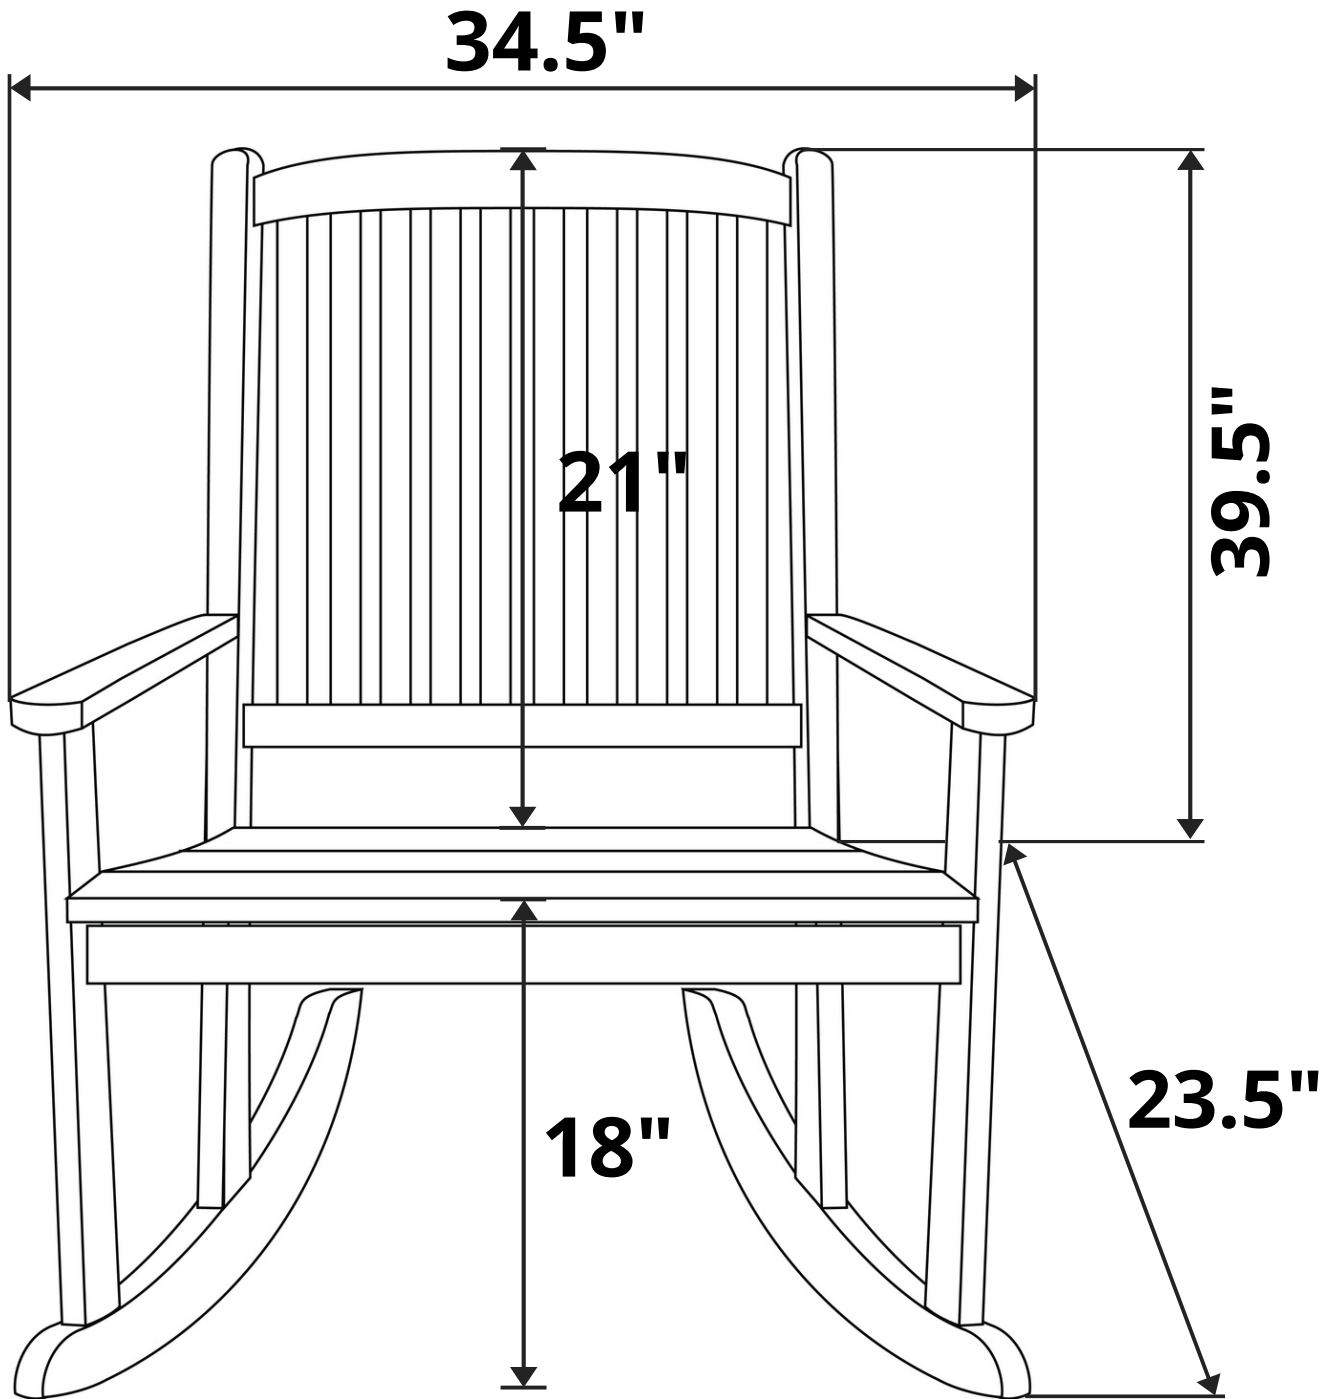

**International Caravan Chelsea Painted Rocking Chair
Length Option: 2 Foot**

**Recommended Seat Cushion Size: 20x19 in.
Product Weight: 37 lbs
Weight Capacity: 350 lbs**