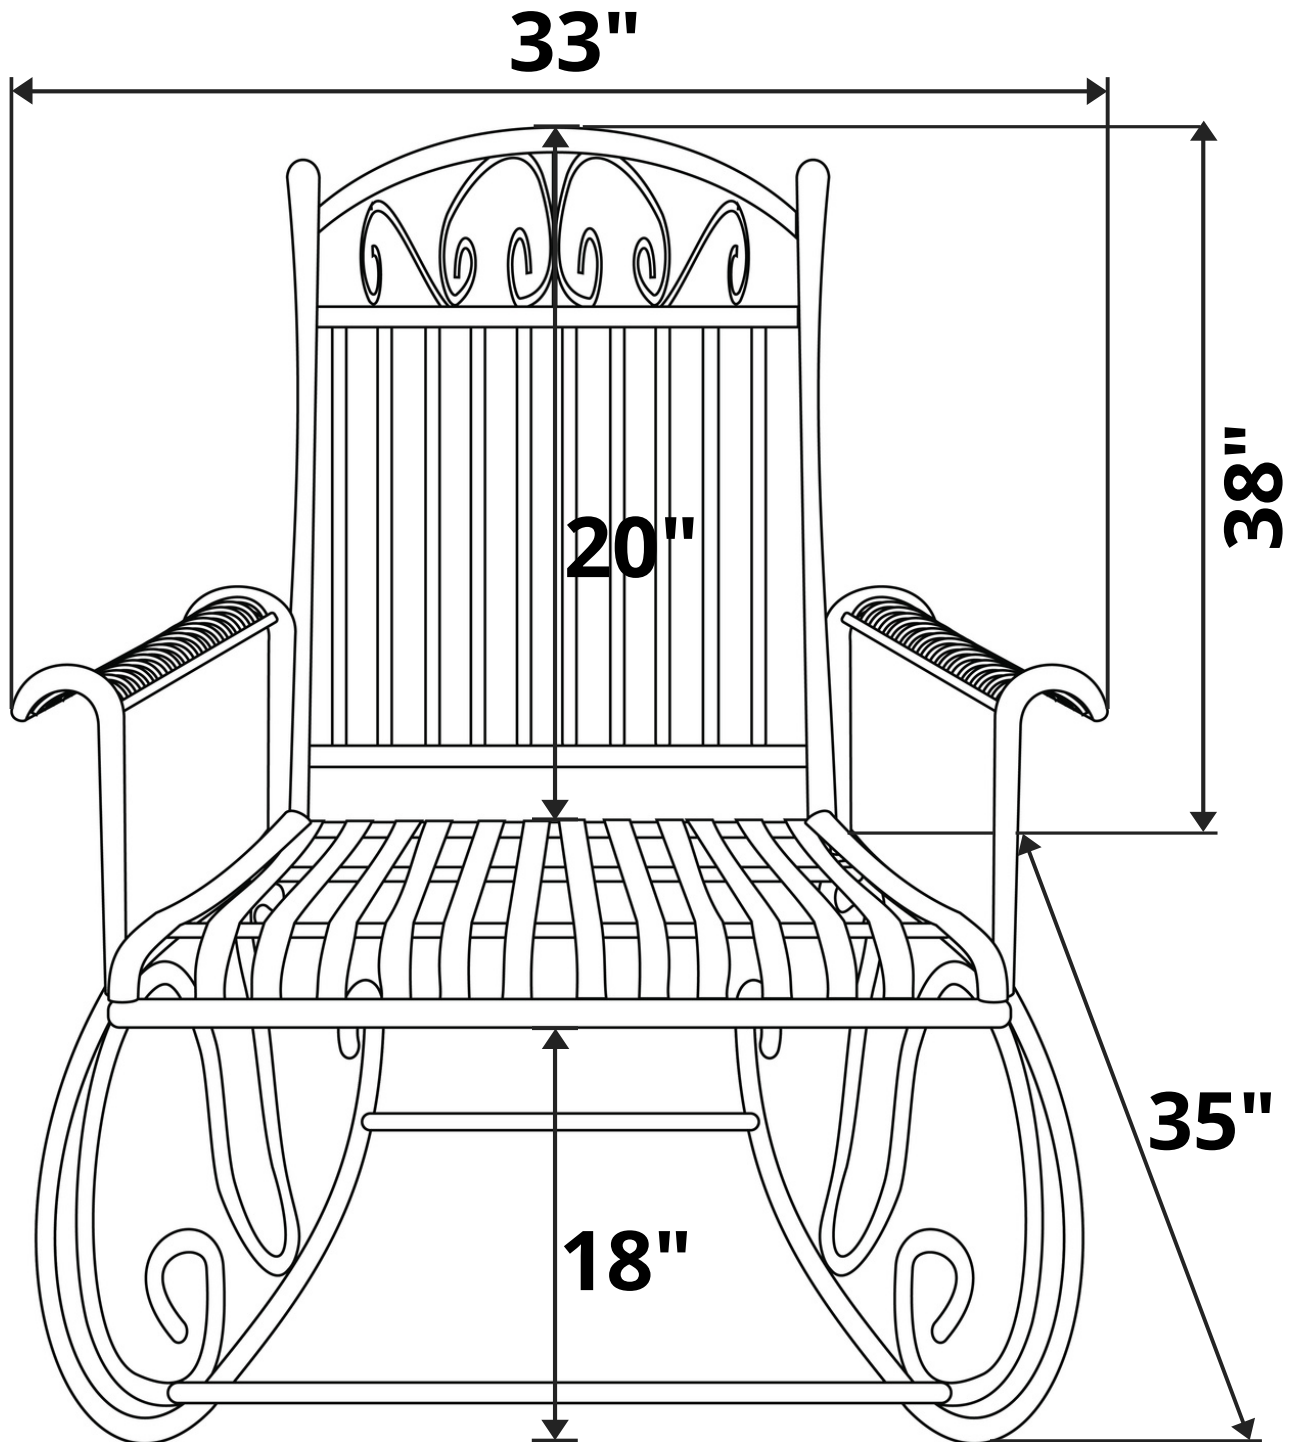

**International Caravan Tropico Wrought Iron Rocking Chair  
Length Option: 2 Foot**

**Recommended Seat Cushion Size: 20x20 in.  
Product Weight: 43 lbs  
Weight Capacity: 350 lbs**