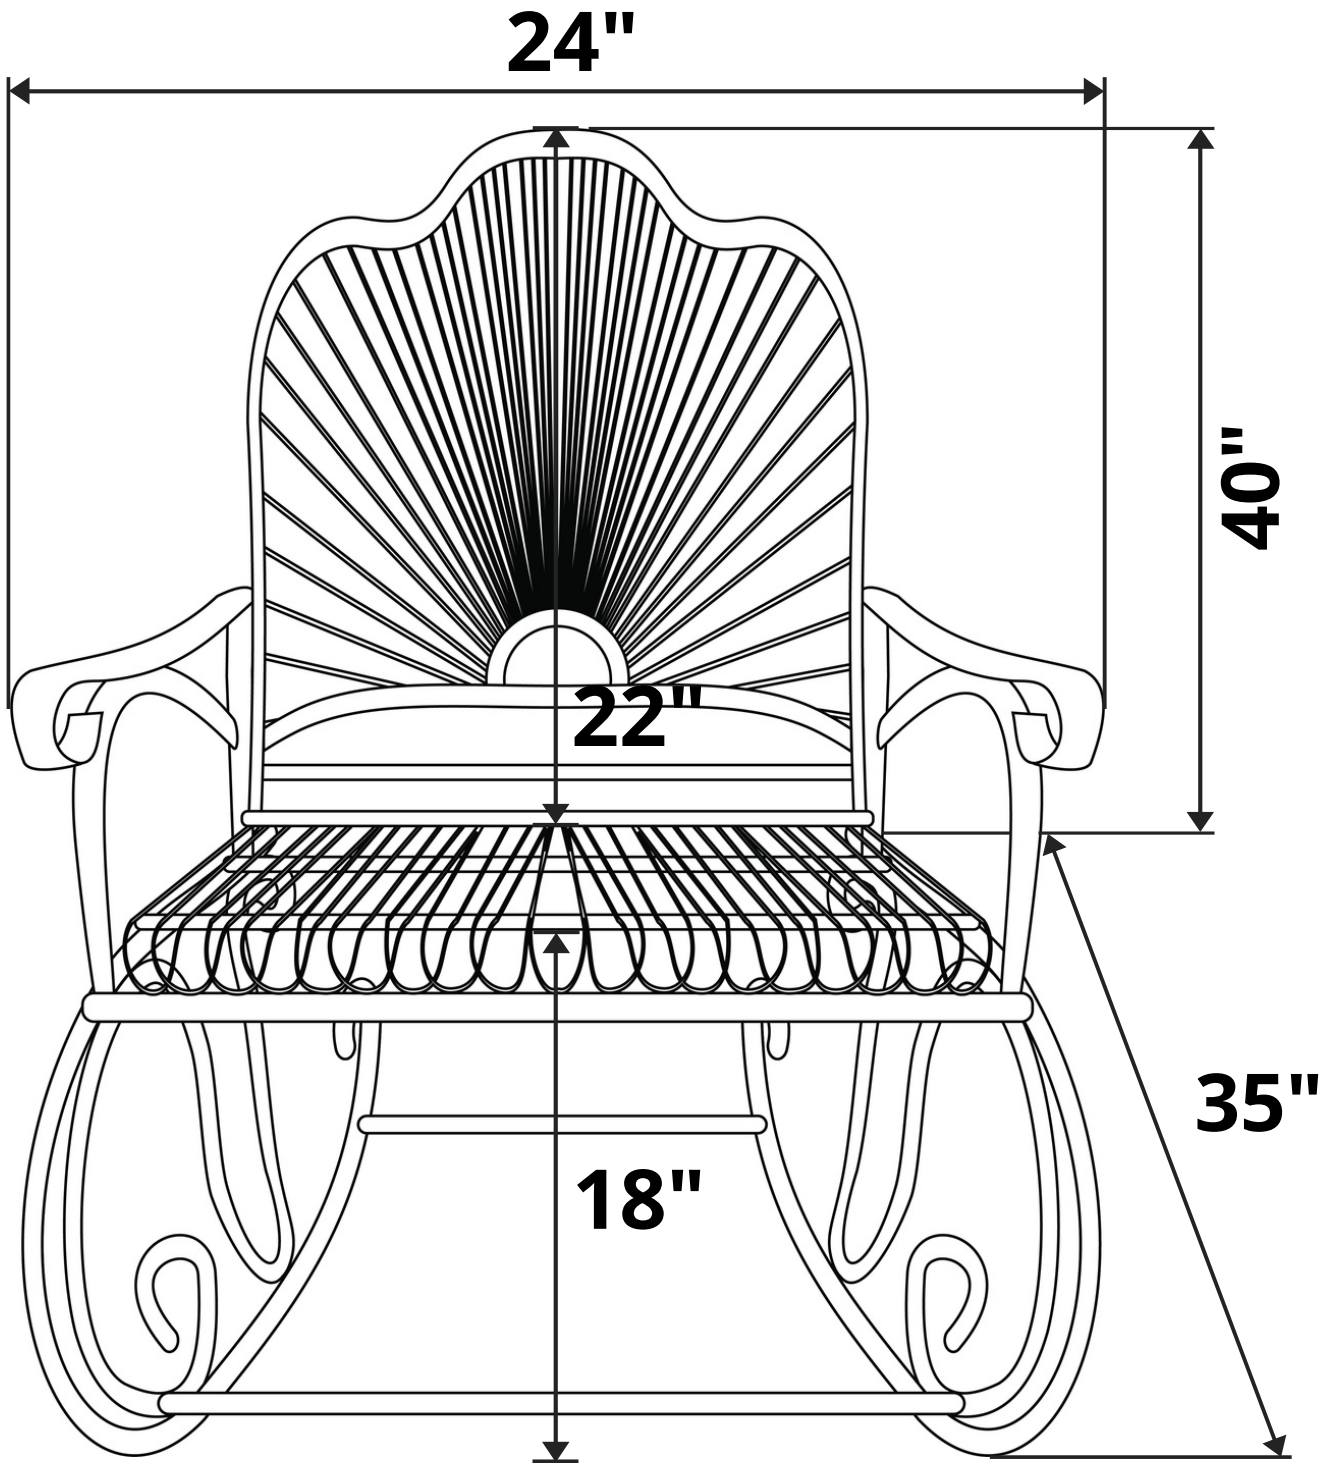

International Caravan Sun Ray Wrought Iron Rocking Chair

Length Option: 2 Foot

Recommended Seat Cushion Size: 20x19 in.
Product Weight: 36 lbs
Weight Capacity: 350 lbs