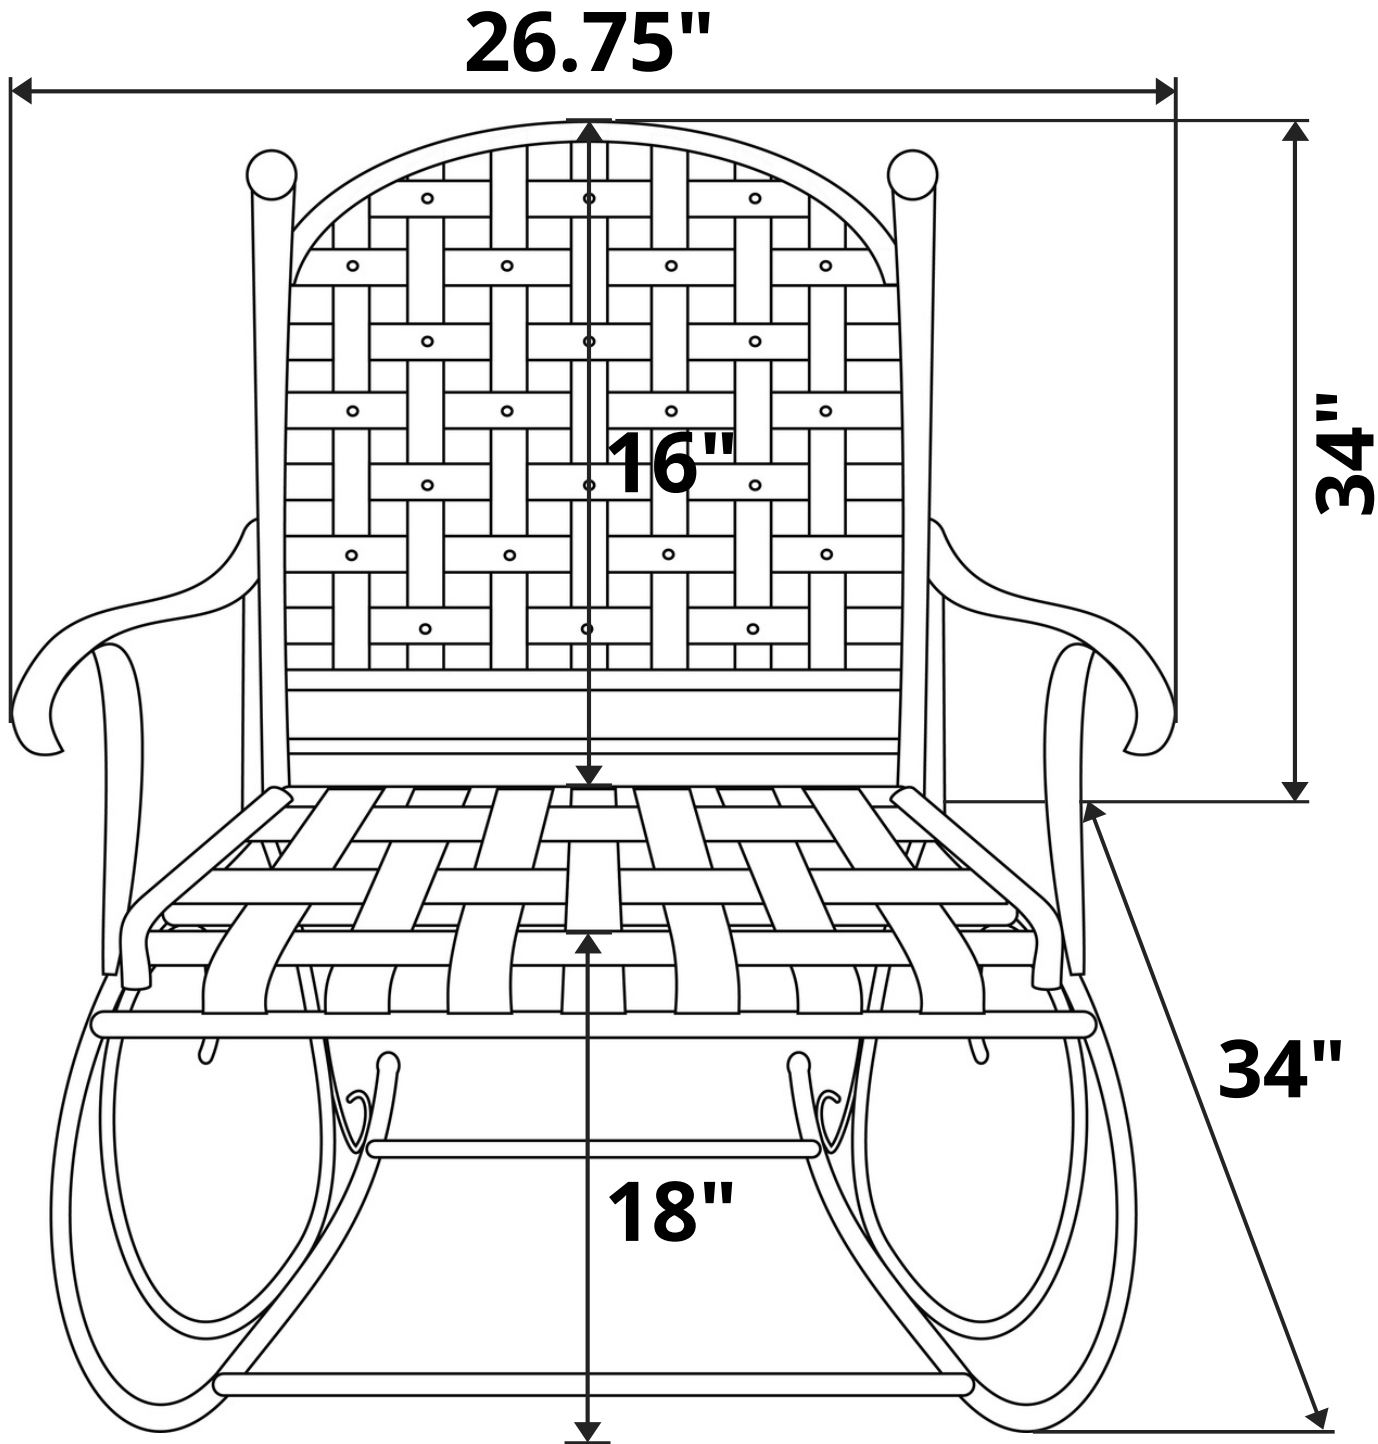

**International Caravan Santa Fe Wrought Iron Rocking Chair  
Length Option: 2 Foot**

**Recommended Seat Cushion Size: 21x22 in.**  
**Product Weight: 45 lbs**  
**Weight Capacity: 350 lbs**