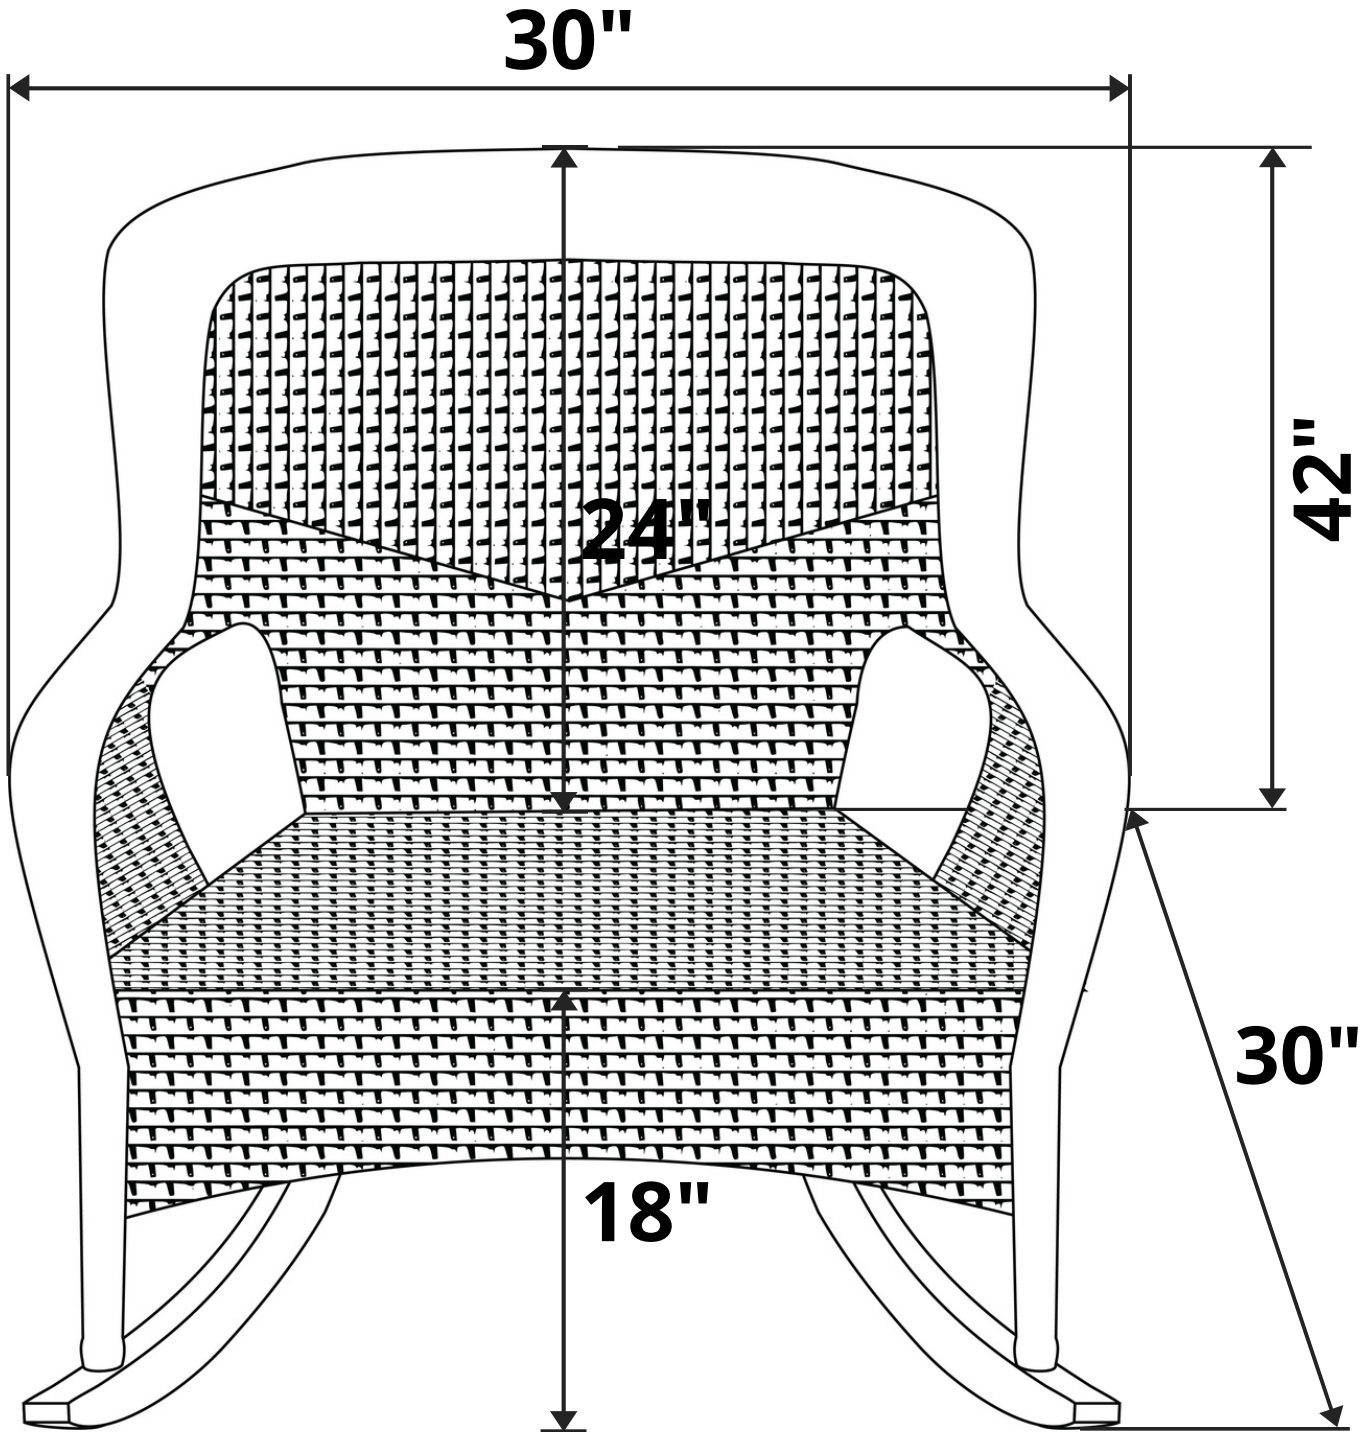

# International Caravan San Tropez Resin Wicker Rocker Length Option: 2 Foot

**Recommended Seat Cushion Size: 20x19 in.**  
**Product Weight: 26 lbs**  
**Weight Capacity: 350 lbs**