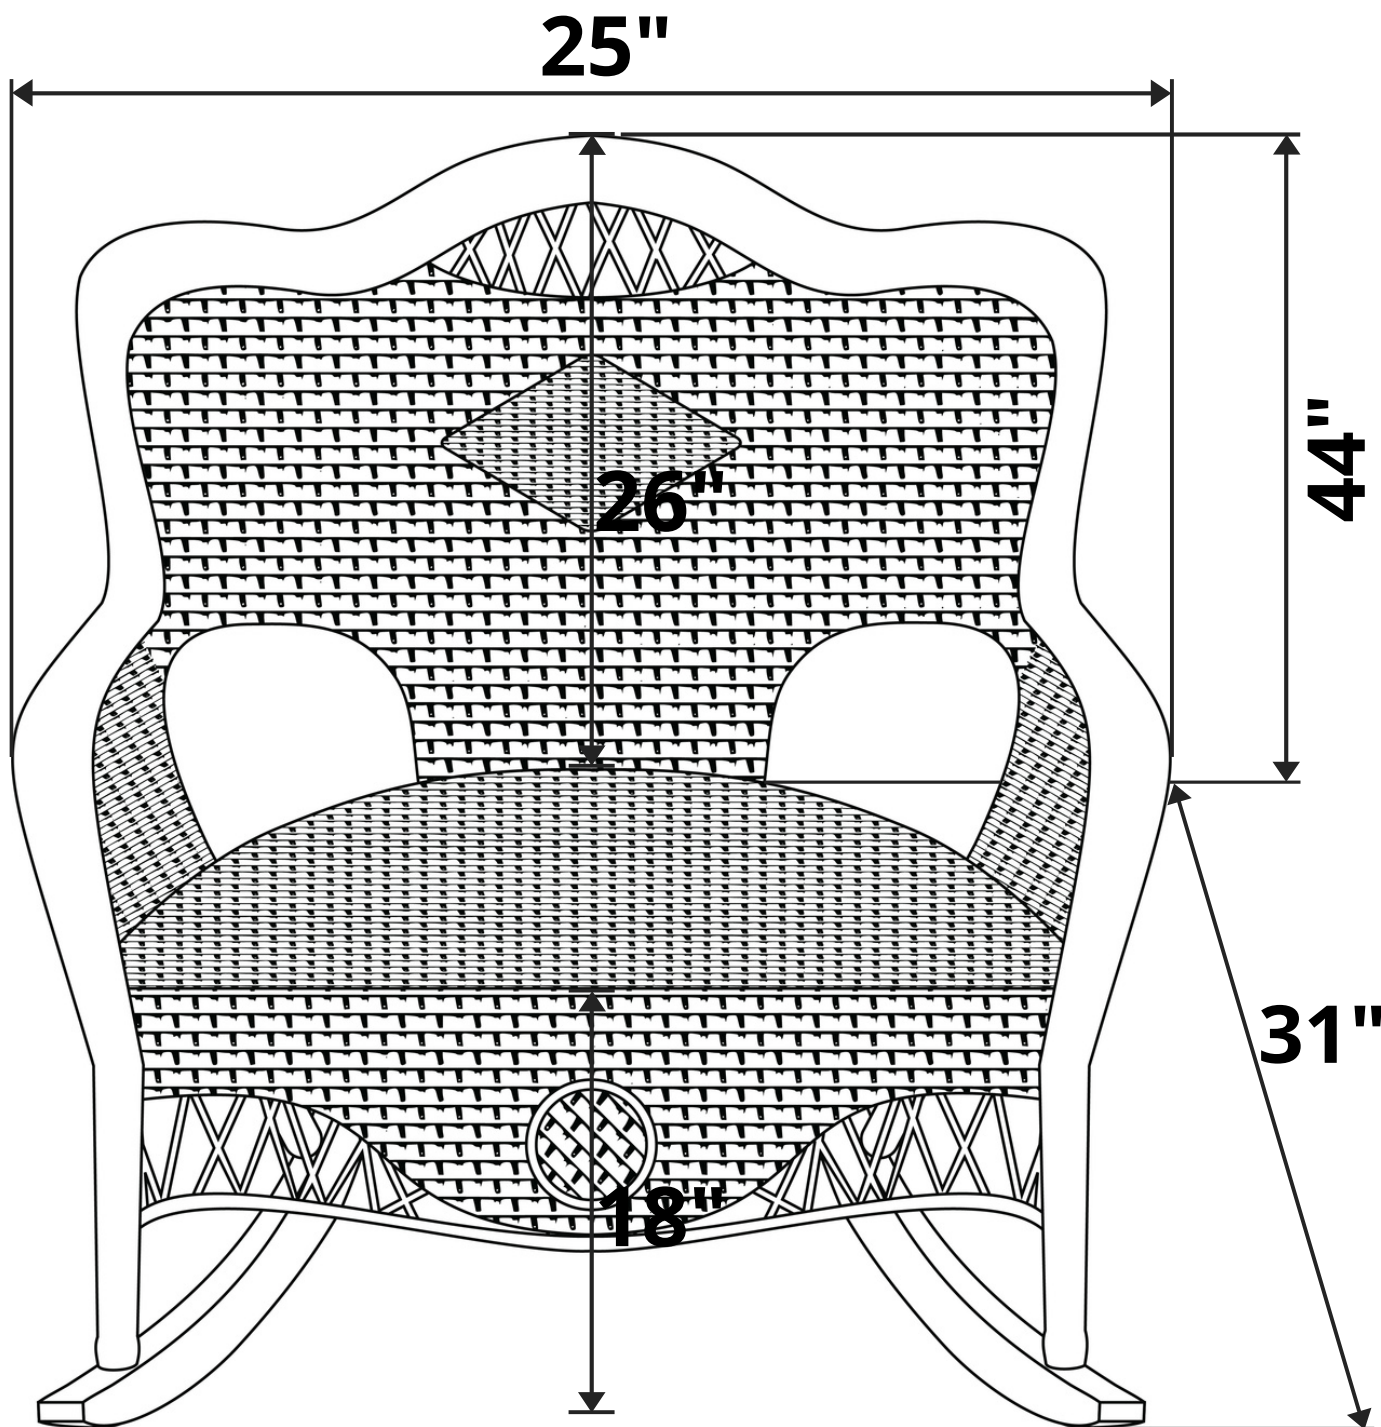

International Caravan Riviera Resin Wicker Rocker

Length Option: 2 Foot

Recommended Seat Cushion Size: 19x19 in.
Product Weight: 26 lbs
Weight Capacity: 350 lbs