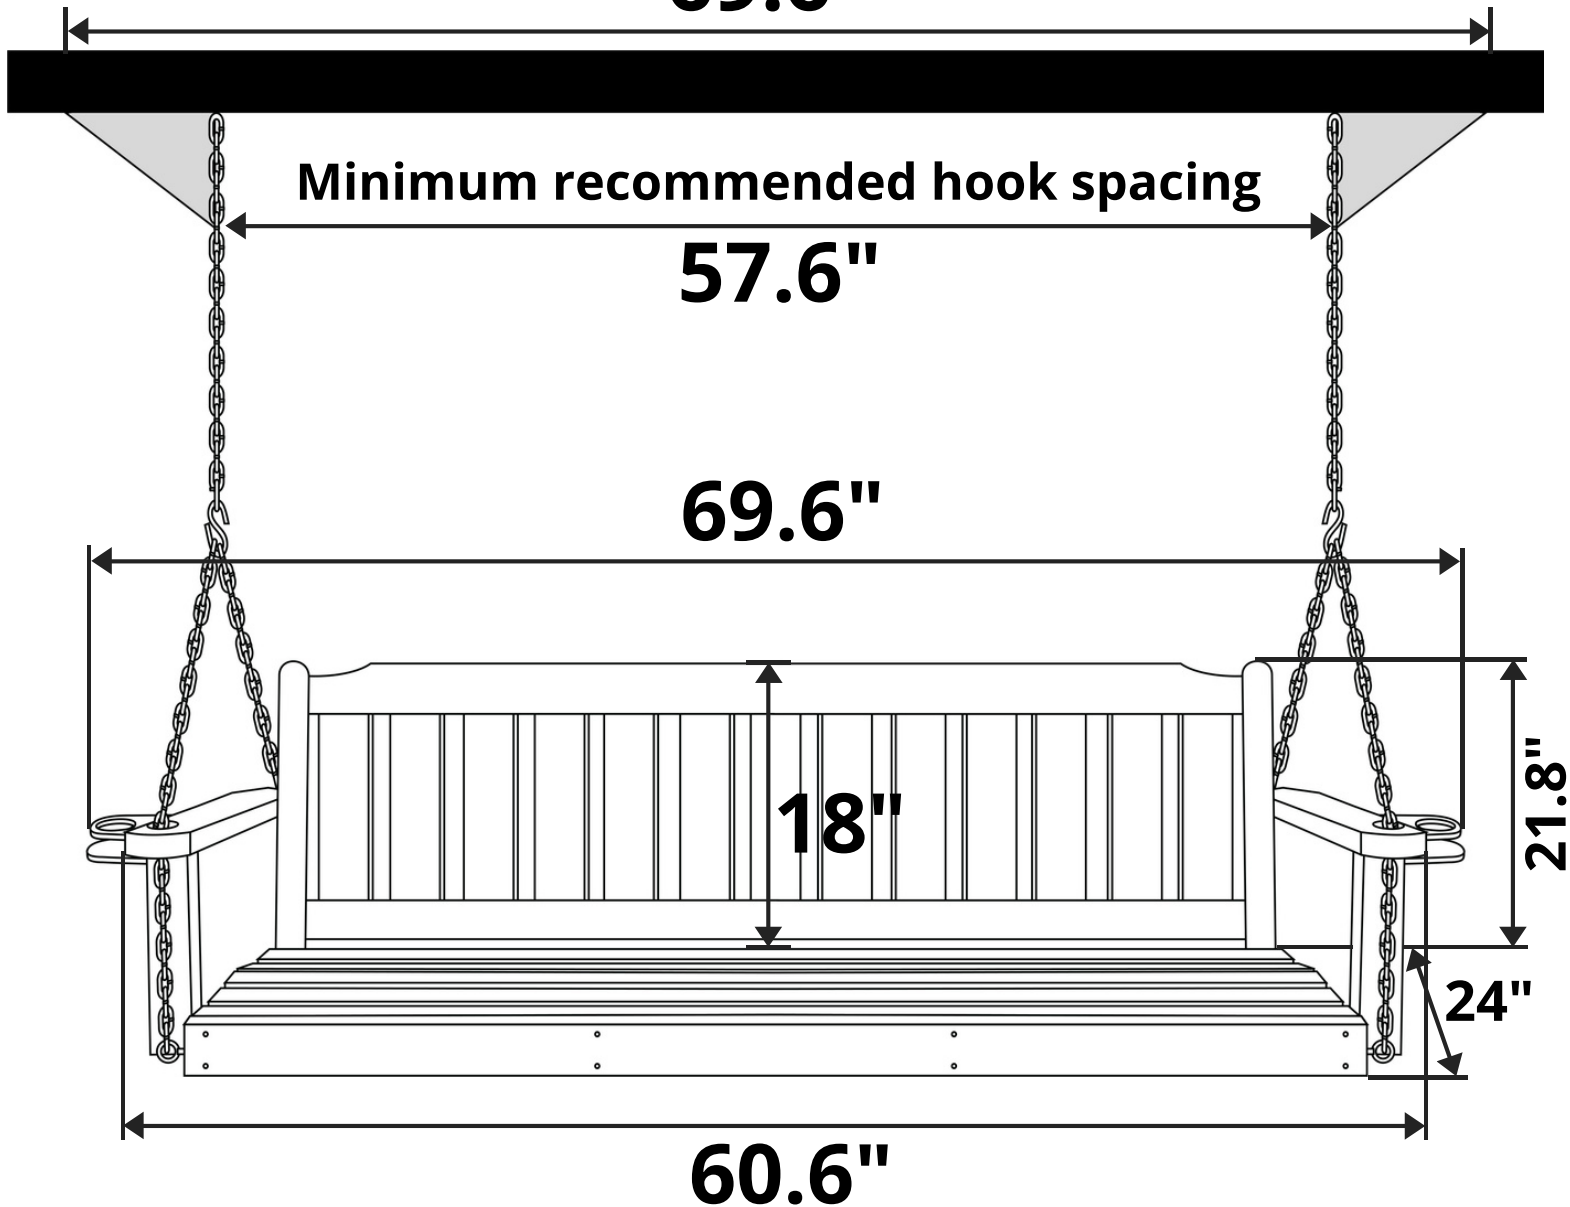

# Highwood USA Lehigh Plastic Porch Swing

Length Option: 5 Foot

Maximum recommended hook spacing

69.6"

Minimum recommended hook spacing

57.6"

69.6"

18"

21.8"

24"

60.6"

Recommended Seat Cushion Size: 54x17 in.

Product Weight: 44 lbs

Weight Capacity: 500 lbs