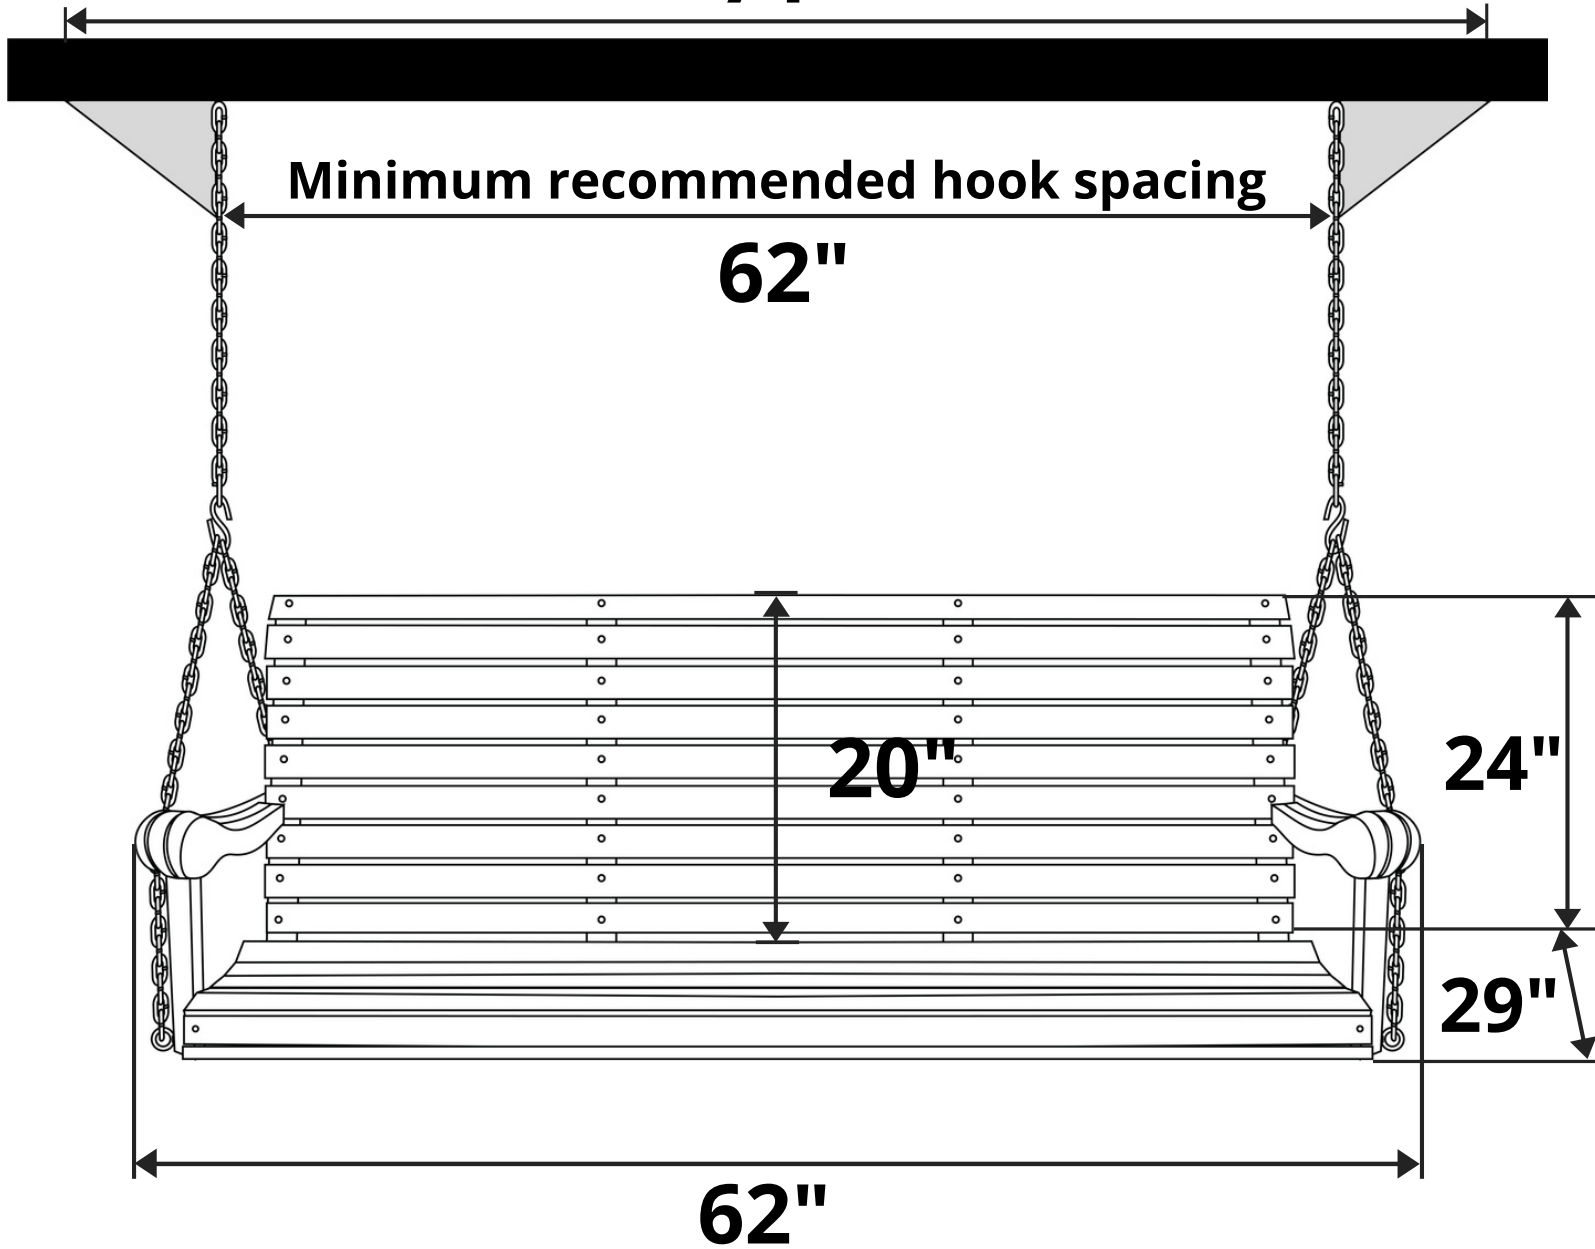

## Length Option: 5 Foot

Maximum recommended hook spacing

71"

Minimum recommended hook spacing

62"

**Recommended Seat Cushion Size: 57 x 18 in.**

**Product Weight: 65 lbs**

**Weight Capacity: 500 lbs**