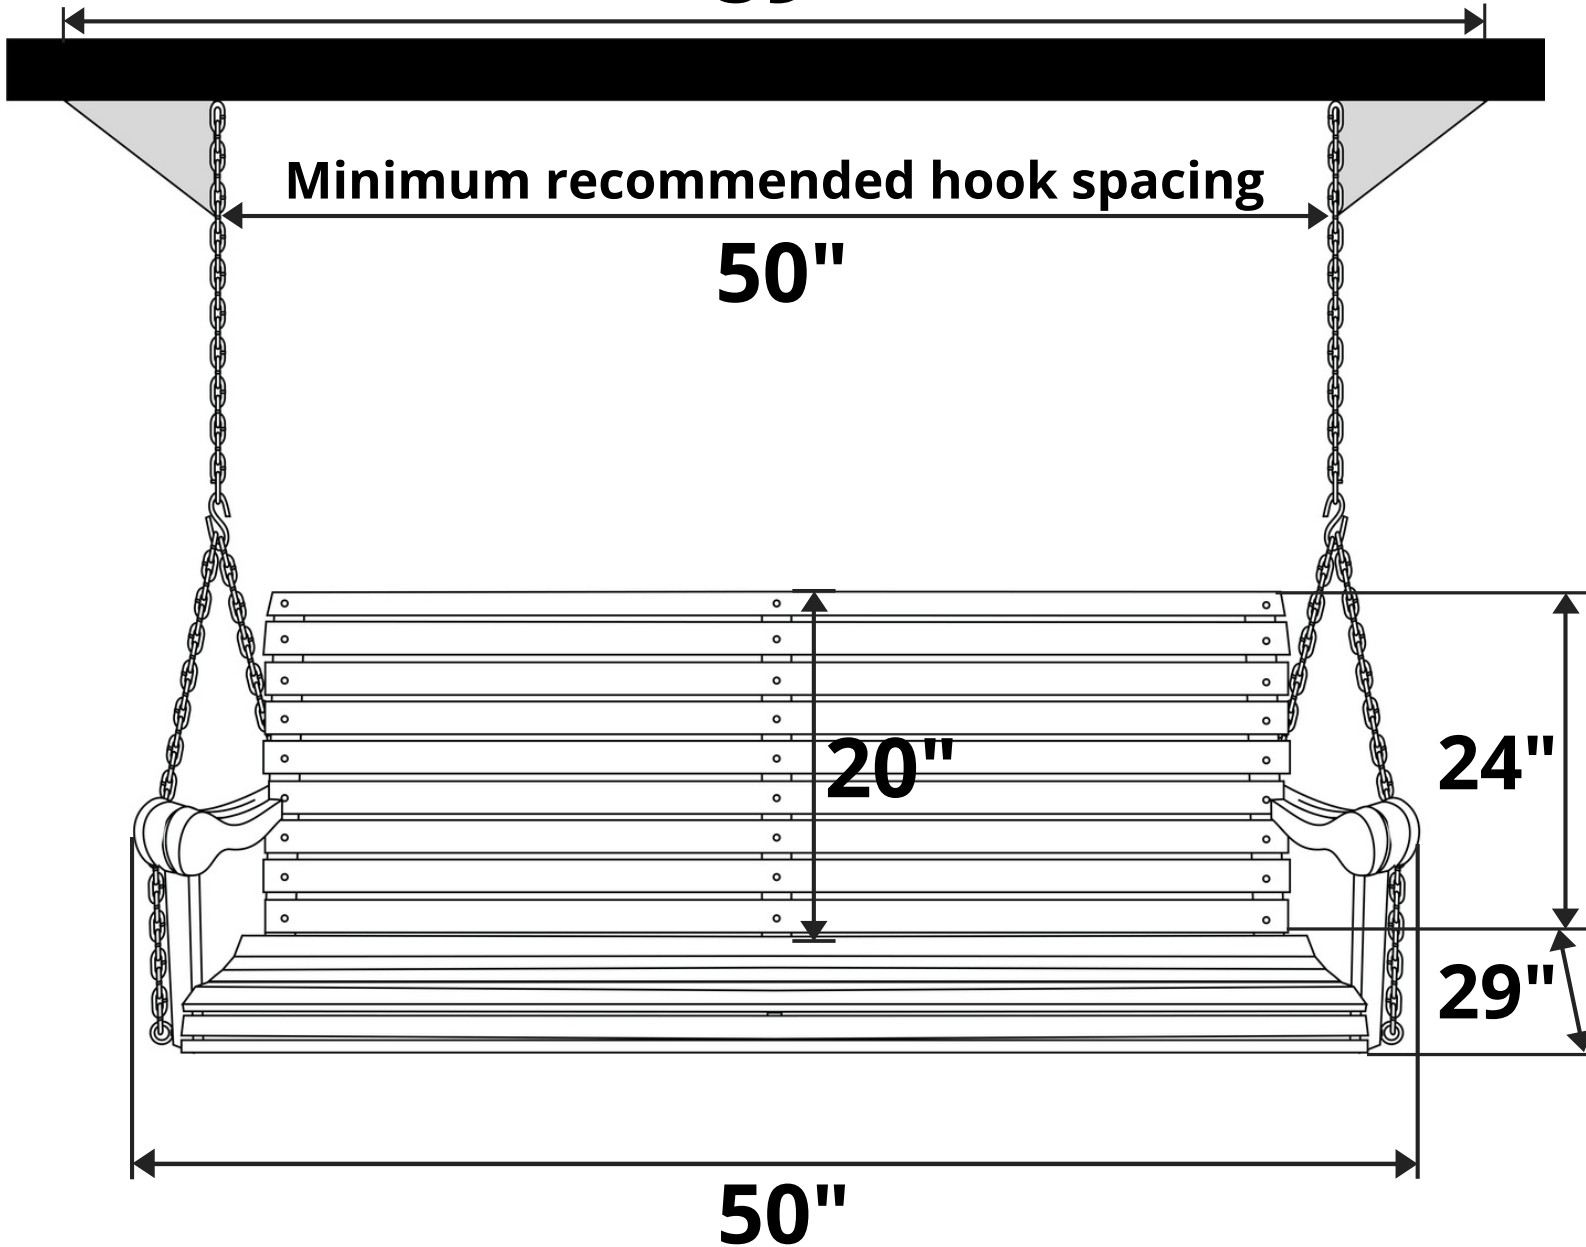

Hersheyway Grandpa Series Cypress Porch Swing

Length Option: 4 Foot

Maximum recommended hook spacing

59"

Minimum recommended hook spacing

50"

Recommended Seat Cushion Size: 46 x 18 in.

Product Weight: 50 lbs

Weight Capacity: 500 lbs