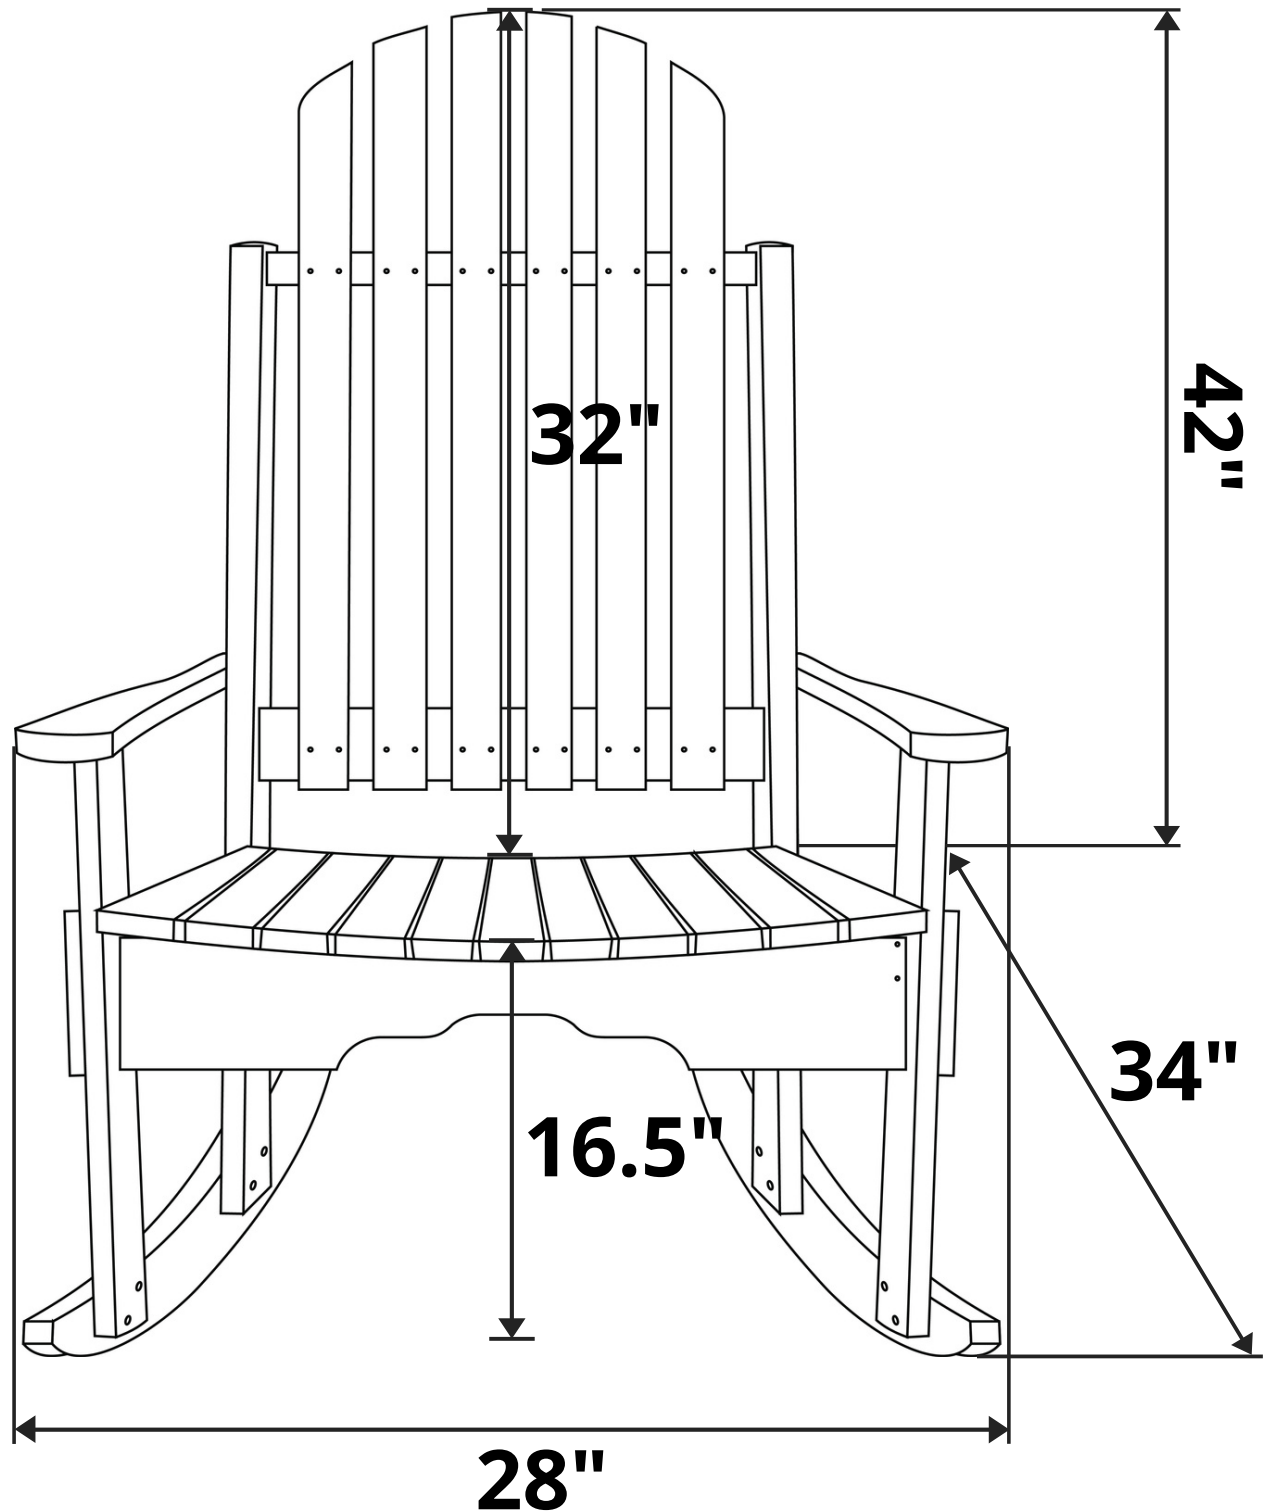

Hersheyway Grandpa Series Cypress Rocking Chair

Length Option: 2 Foot

Recommended Seat Cushion Size: 20x17 in.

Product Weight: 26 lbs

Weight Capacity: 350 lbs