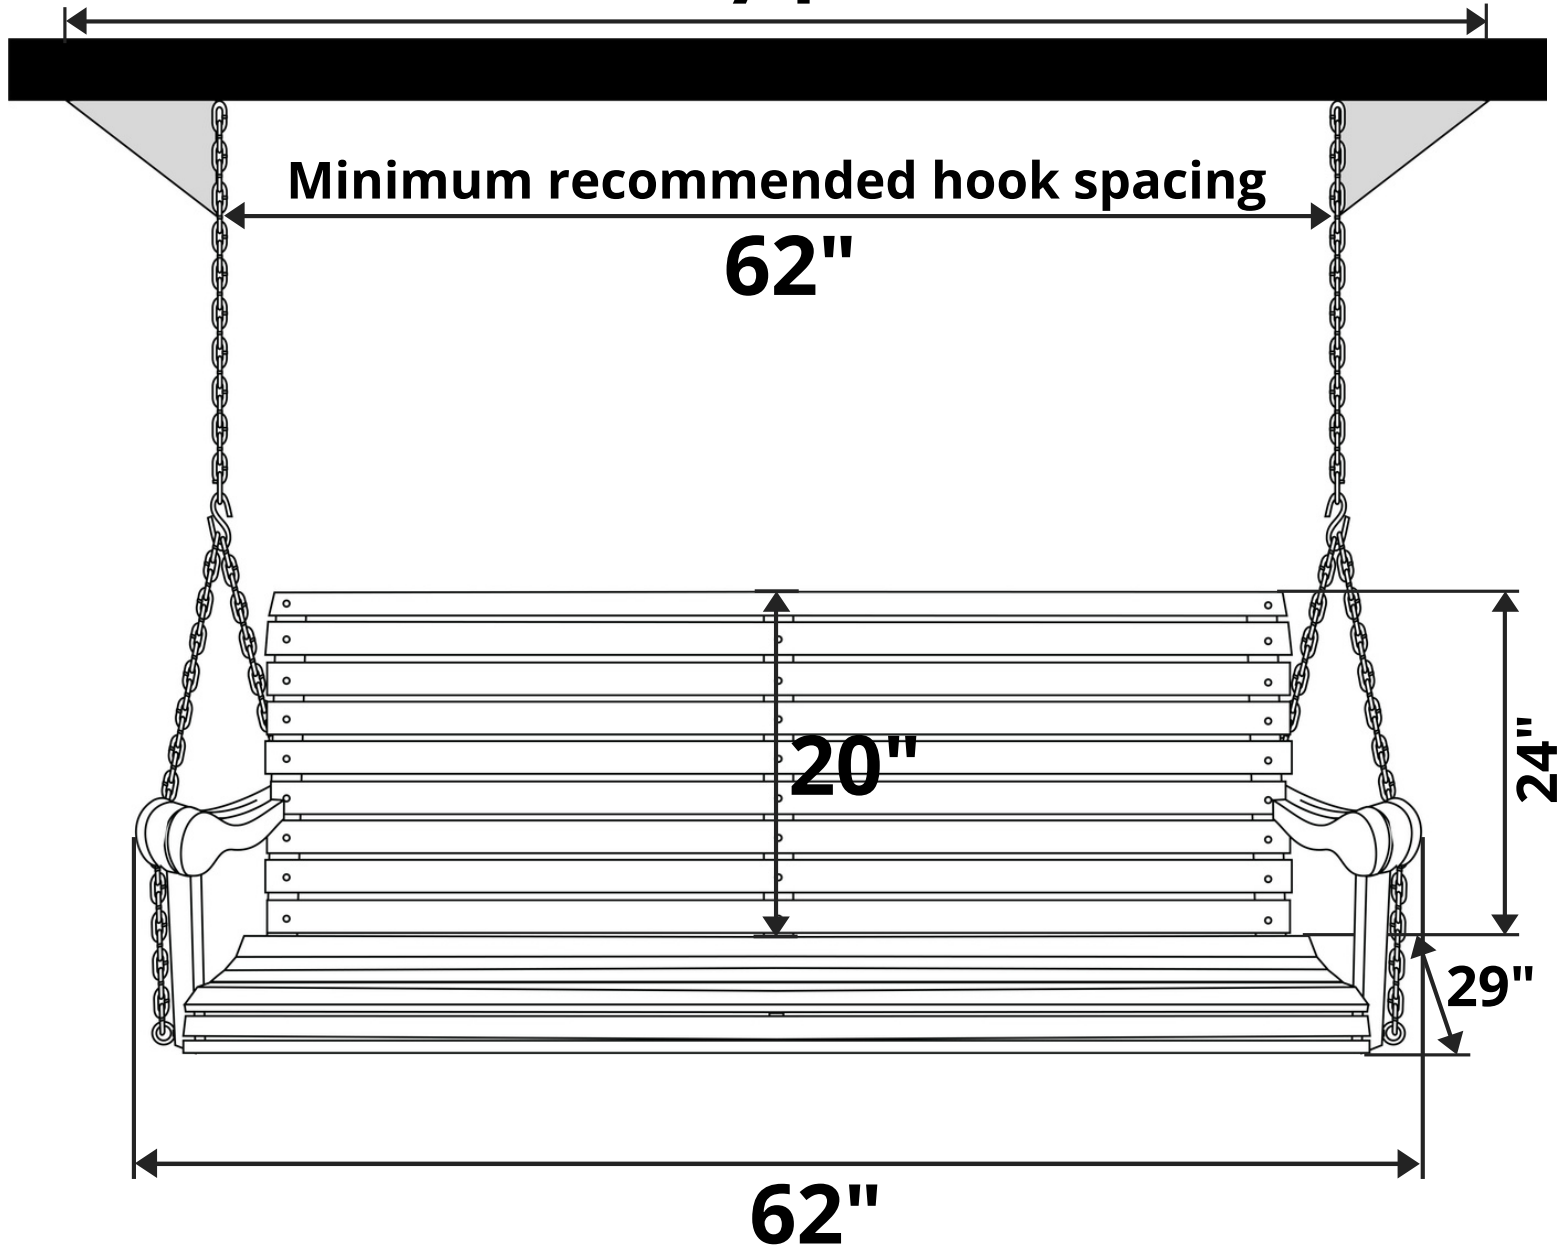

Hersheyway Grandpa Series Recycled Plastic Porch Swing

Length Option: 5 Foot

Maximum recommended hook spacing

74"

Minimum recommended hook spacing

62"

Recommended Seat Cushion Size: 57x18 in.

Product Weight: 90 lbs

Weight Capacity: 500 lbs