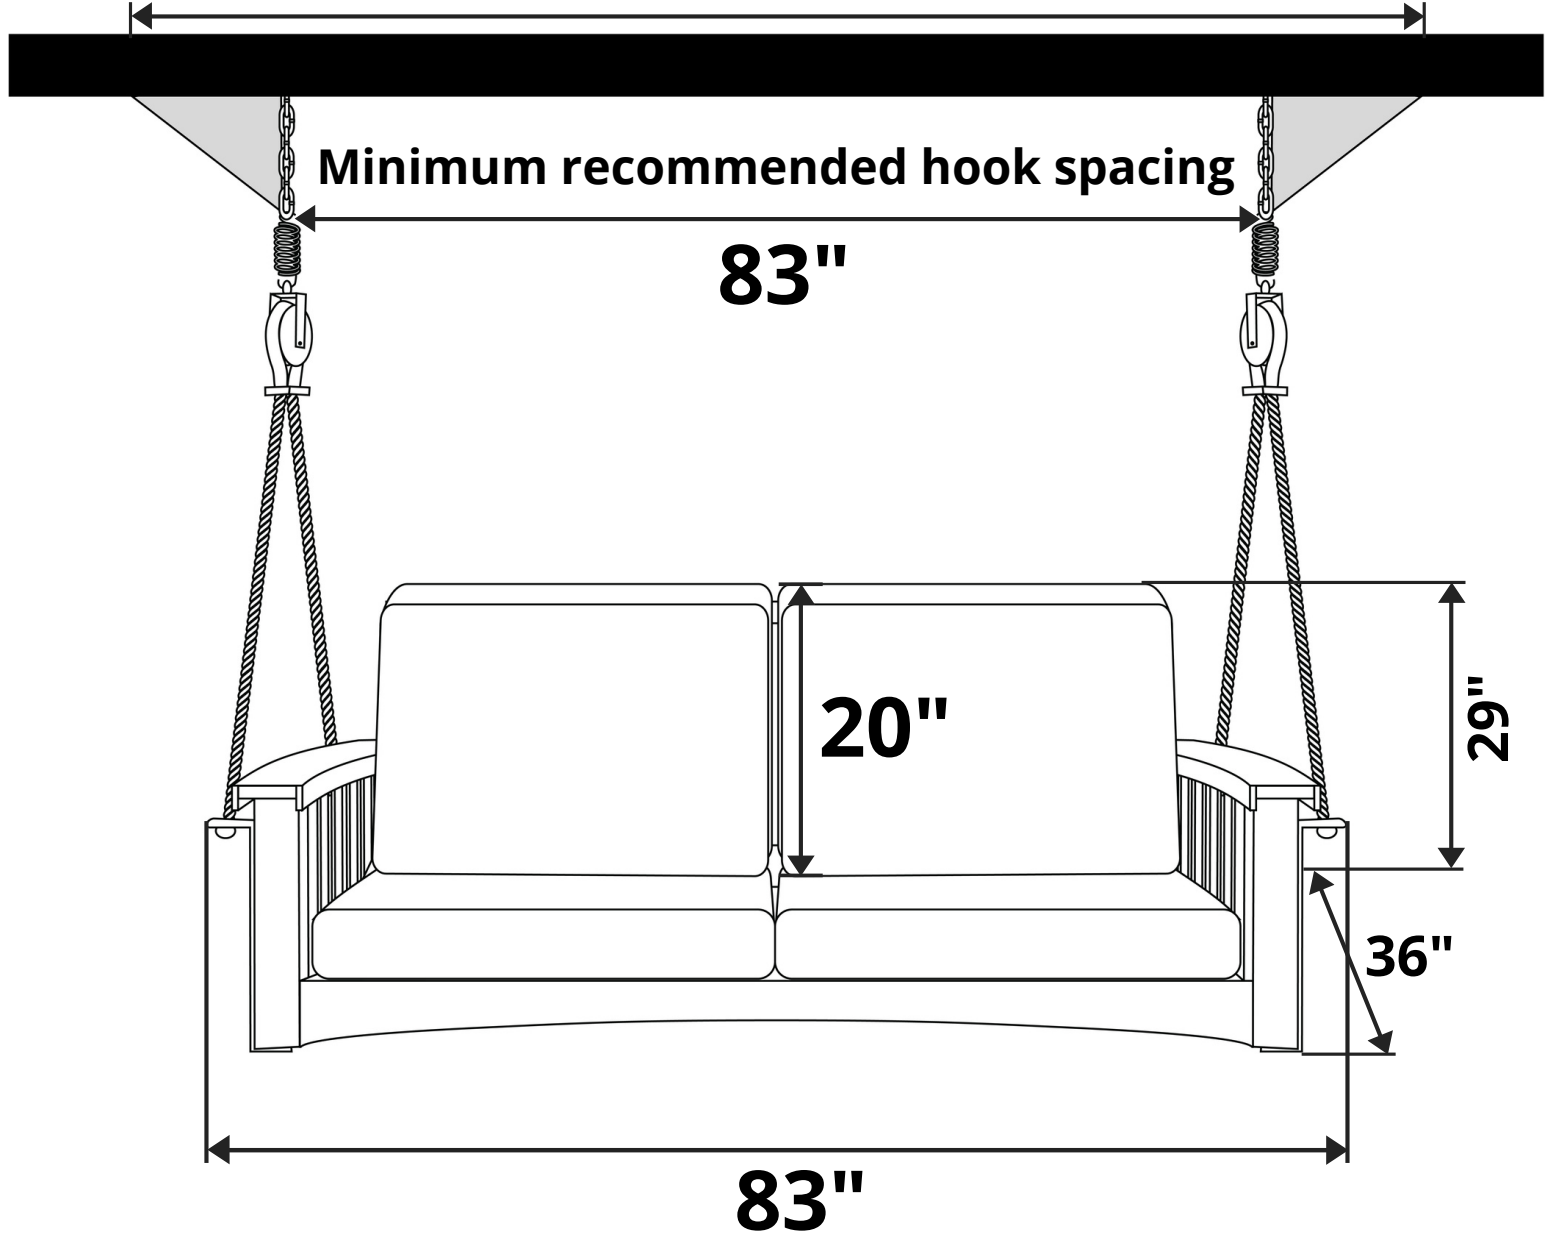

Hersheyway Days Ends Sofa Style Rope Daybed Swing

Length Option: Sofa

Maximum recommended hook spacing

95"

Minimum recommended hook spacing

83"

Recommended Seat Cushion Size: 68.5x25 in.

Product Weight: 150 lbs

Weight Capacity: 500 lbs