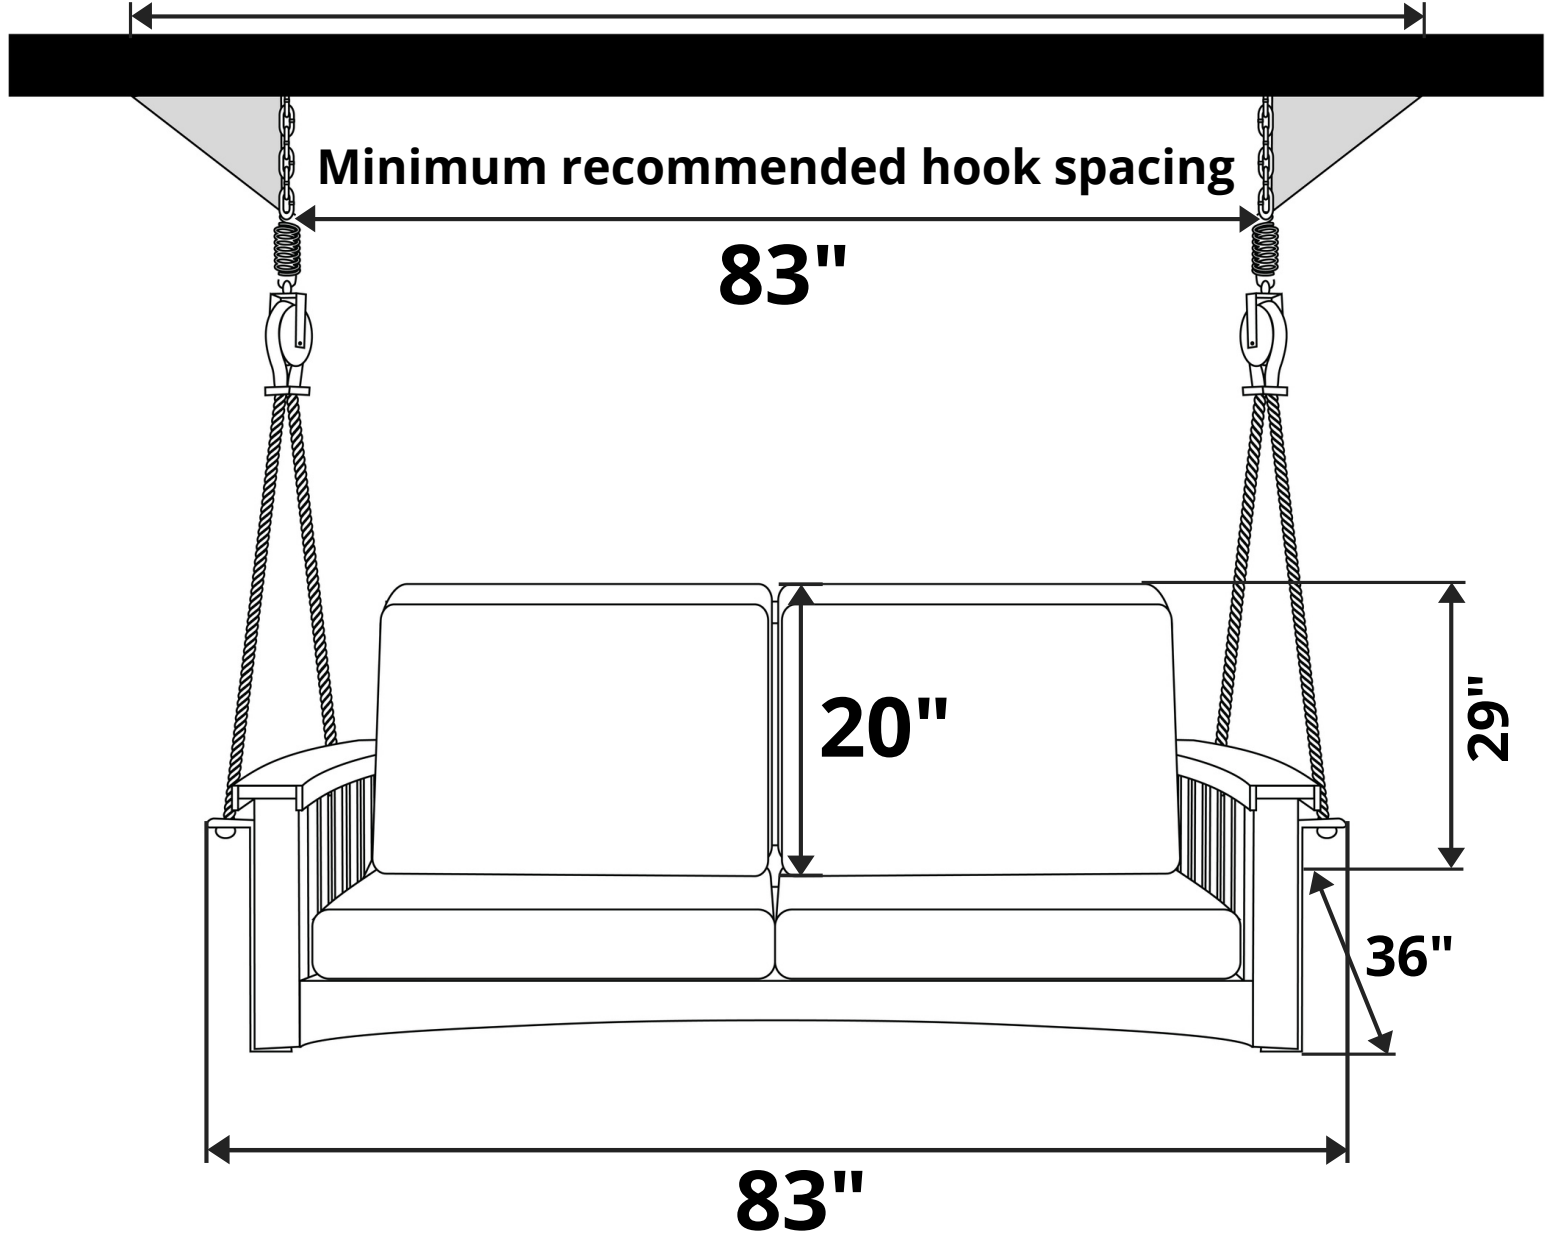

Hersheyway Days Ends Sofa Style Rope Recycled Plastic Daybed Swing

Length Option: Sofa

Maximum recommended hook spacing

95"

Minimum recommended hook spacing

83"

Recommended Seat Cushion Size: 68.5x25 in.

Product Weight: 180 lbs

Weight Capacity: 500 lbs