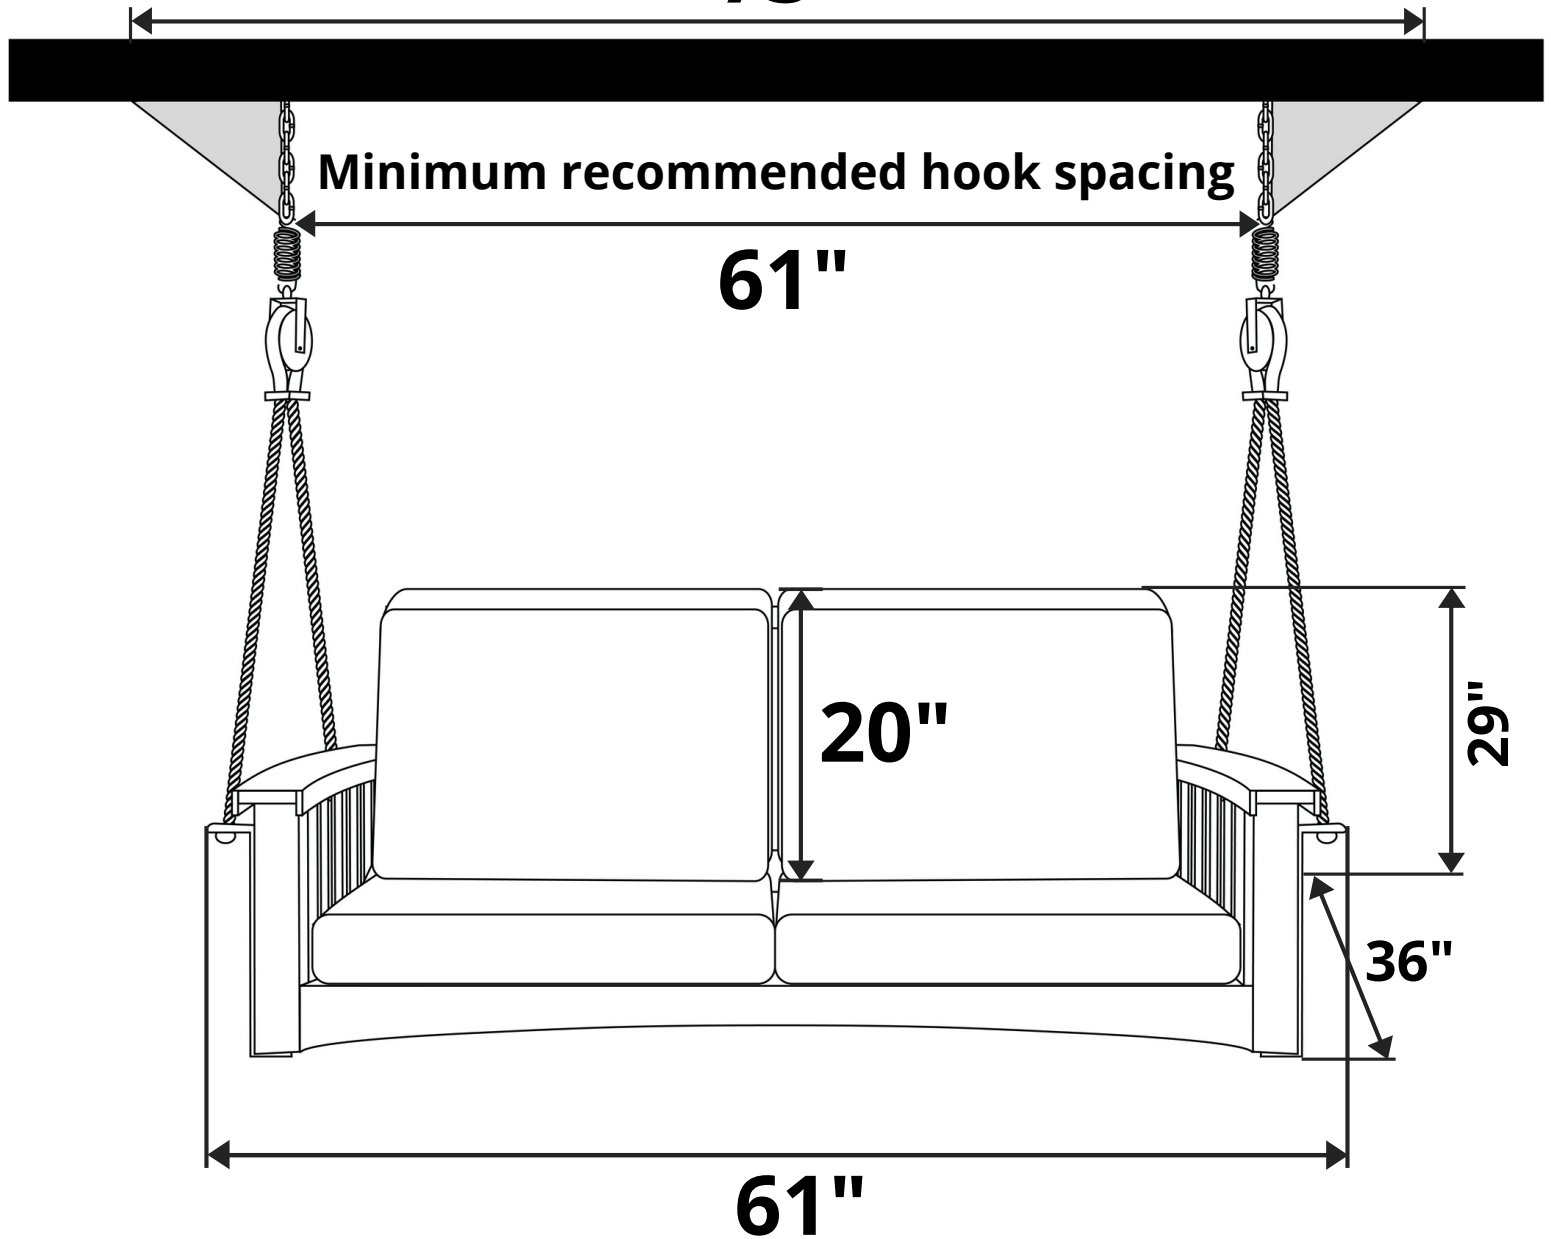

Hersheyway Days Ends Sofa Style Rope Recycled Plastic Daybed Swing

Length Option: Lounge

Maximum recommended hook spacing

73"

Minimum recommended hook spacing

61"

Recommended Seat Cushion Size: 45.5x25 in.

Product Weight: 145 lbs

Weight Capacity: 500 lbs