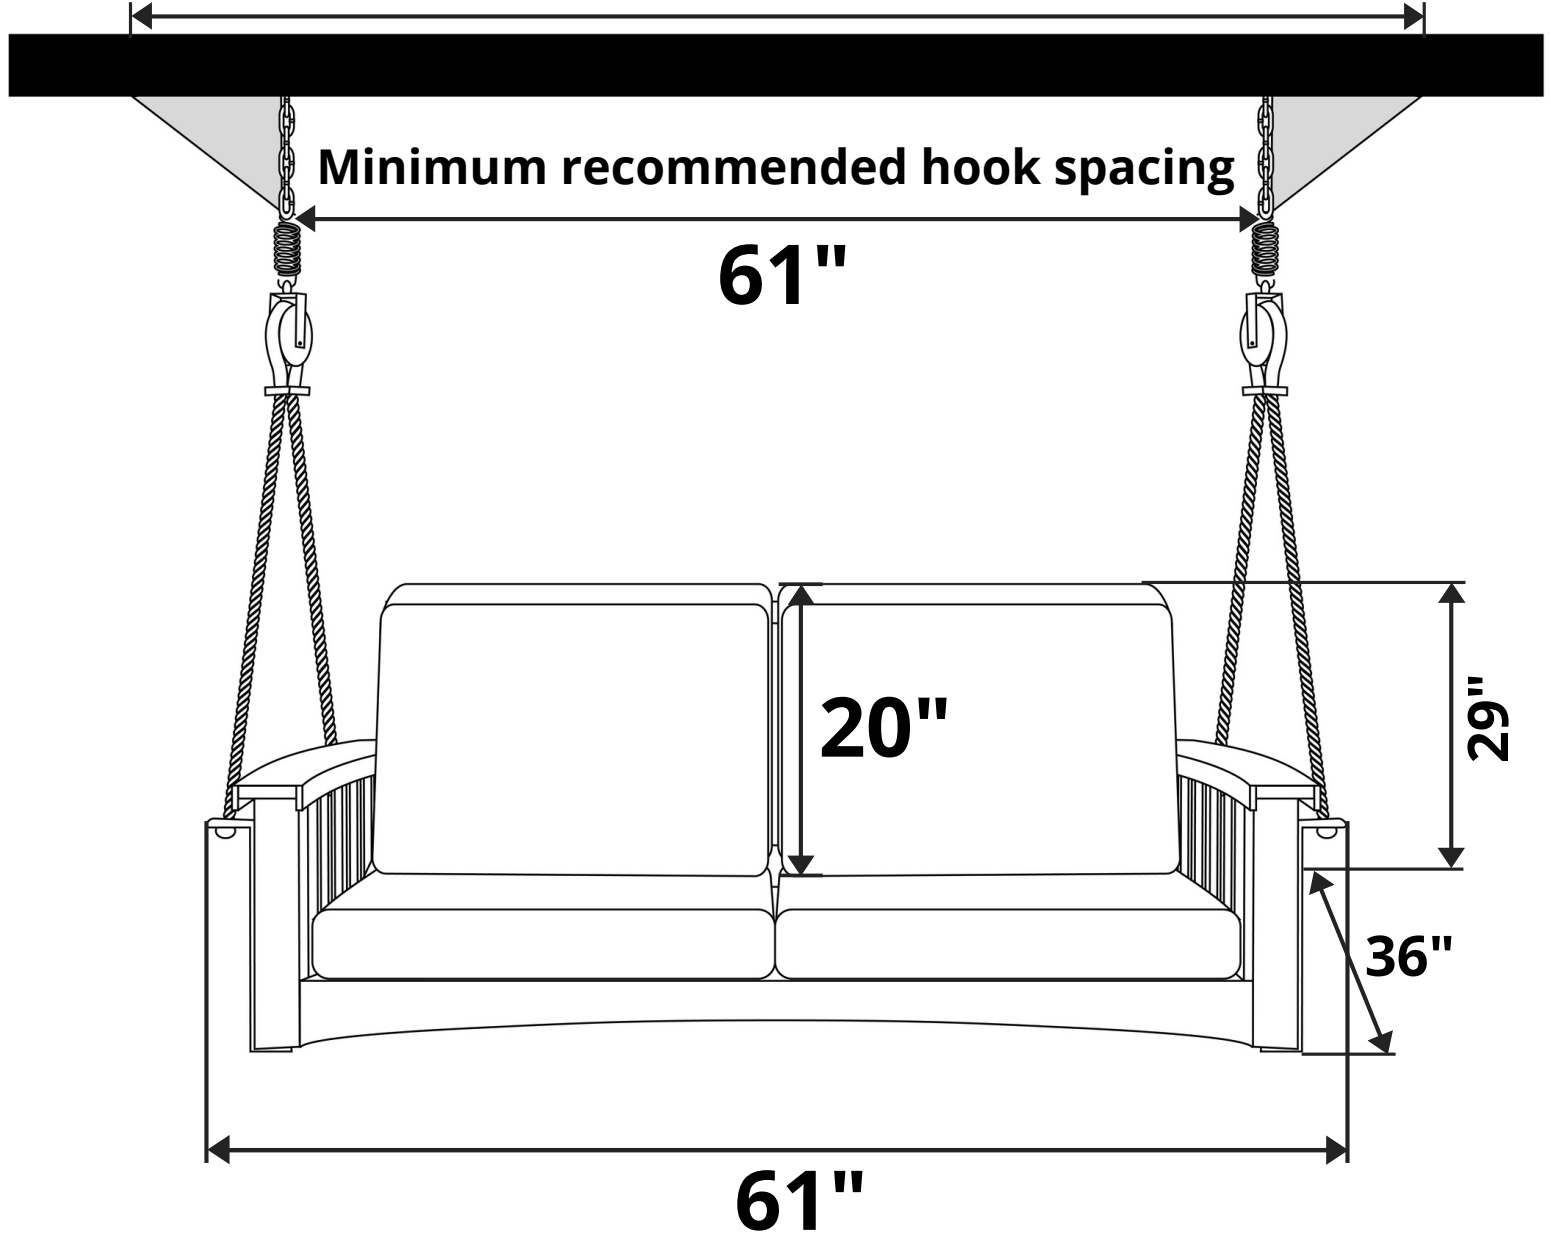

Hersheyway Days Ends Sofa Style Rope Daybed Swing

Length Option: Lounge

Maximum recommended hook spacing

73"

Minimum recommended hook spacing

61"

Recommended Seat Cushion Size: 45.5x25 in.

Product Weight: 145 lbs

Weight Capacity: 500 lbs