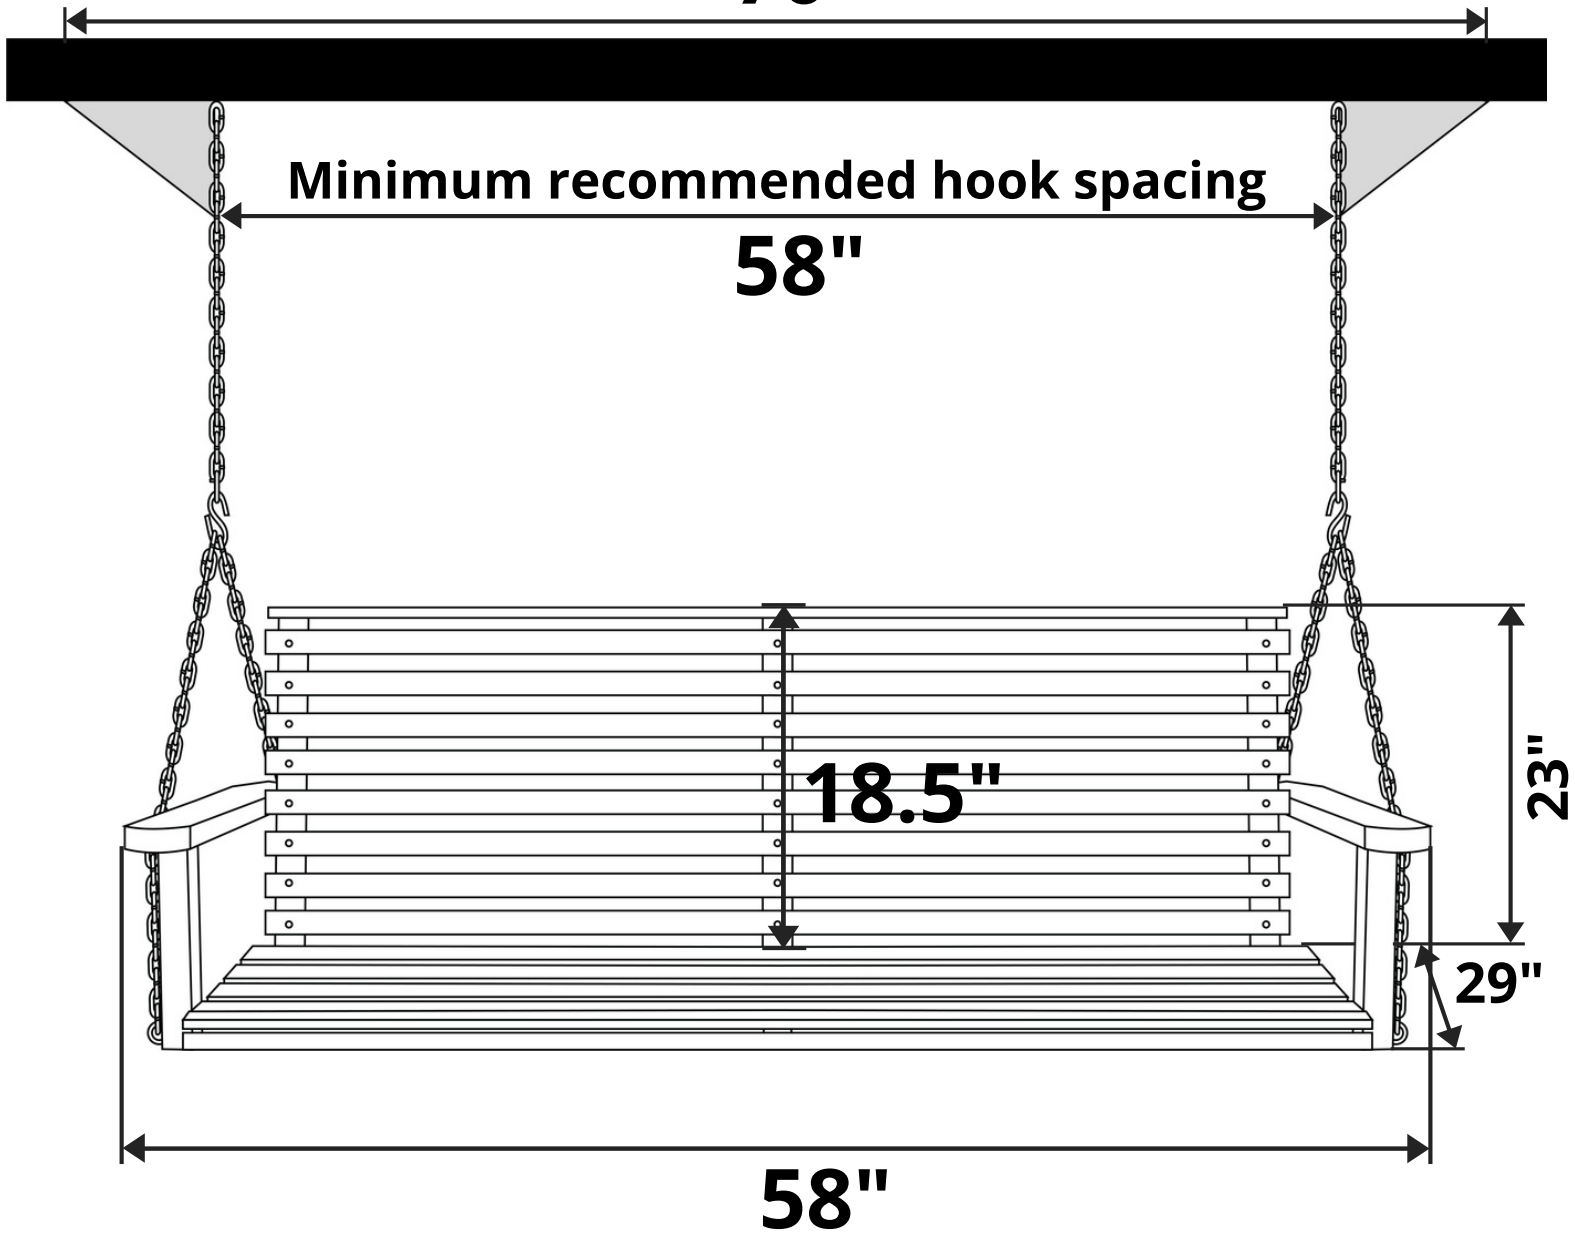

Hersheyway Classic Rollback 5ft. Porch Swing

Length Option: 5 Foot

Maximum recommended hook spacing

70"

Minimum recommended hook spacing

58"

Recommended Seat Cushion Size: 54x18 in.

Product Weight: 46 lbs

Weight Capacity: 500 lbs