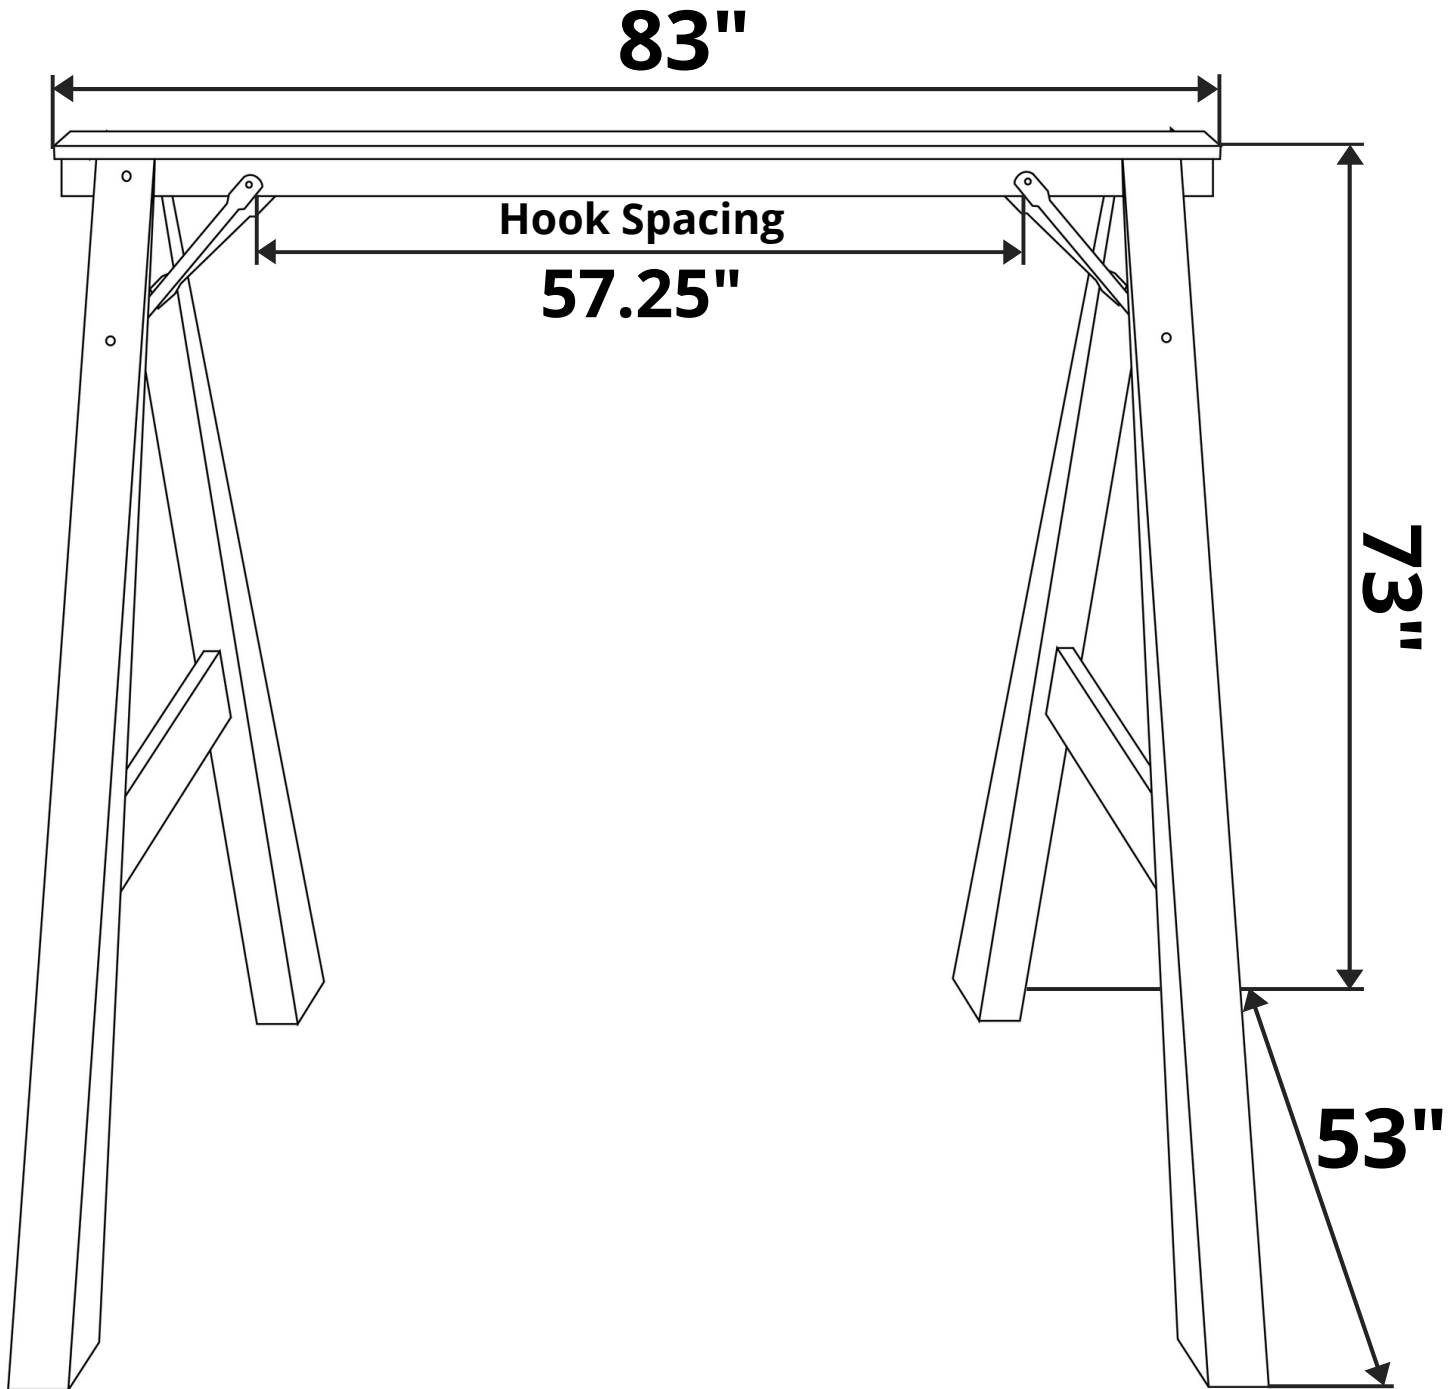

# Hershyway Casual Series Small Pressure Treated A-Frame Stand

Size: 5 Foot

**Accommodates Up to 65 in. Swing**

**Product Weight: 68 lbs**

**Weight Capacity: 500 lbs**