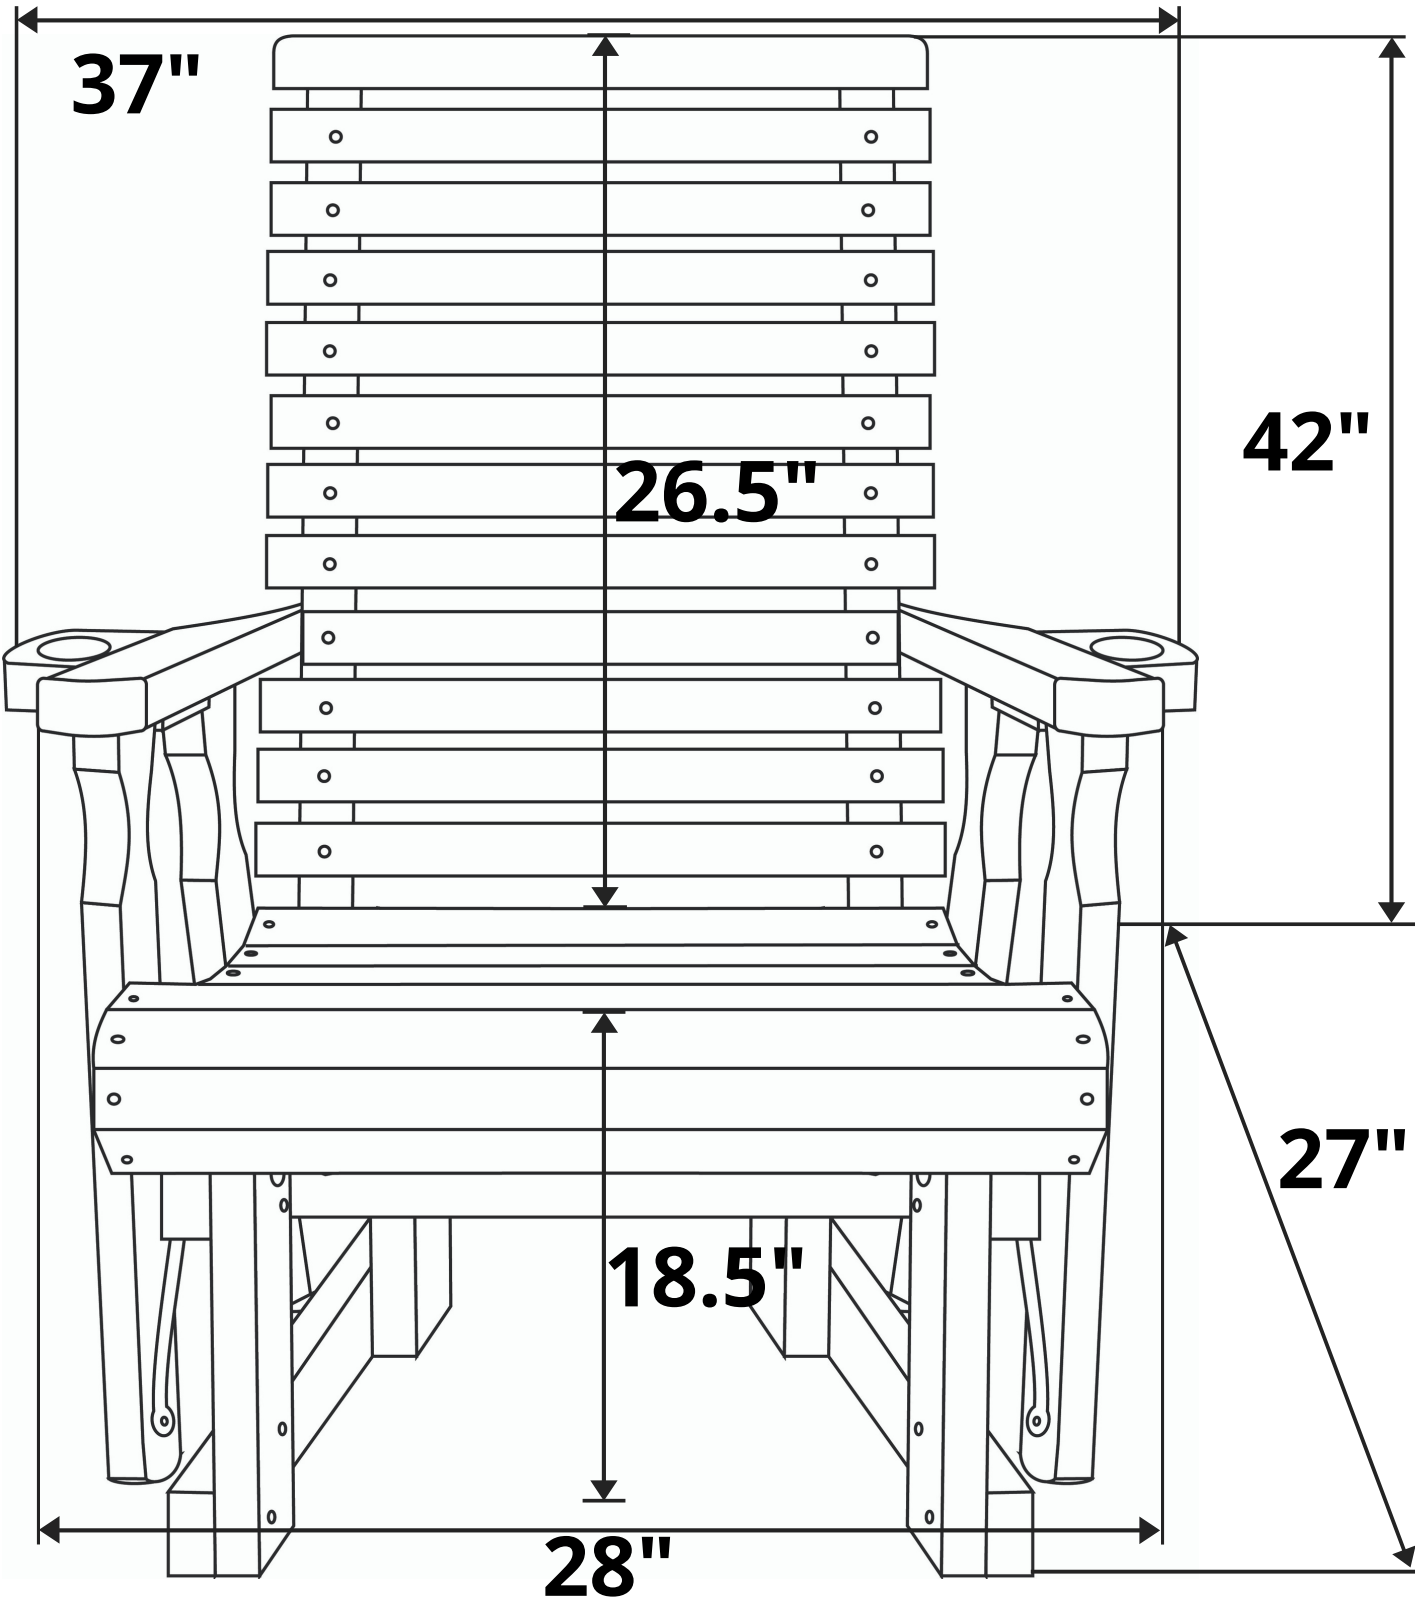

# Centerville Amish Heavy Duty 600 Lb High Back Roll Back Treated Glider Chair W/ Cups

**Recommended Seat Cushion Size: 23x18 in.**

**Product Weight: 50 lbs**

**Weight Capacity: 600 lbs**