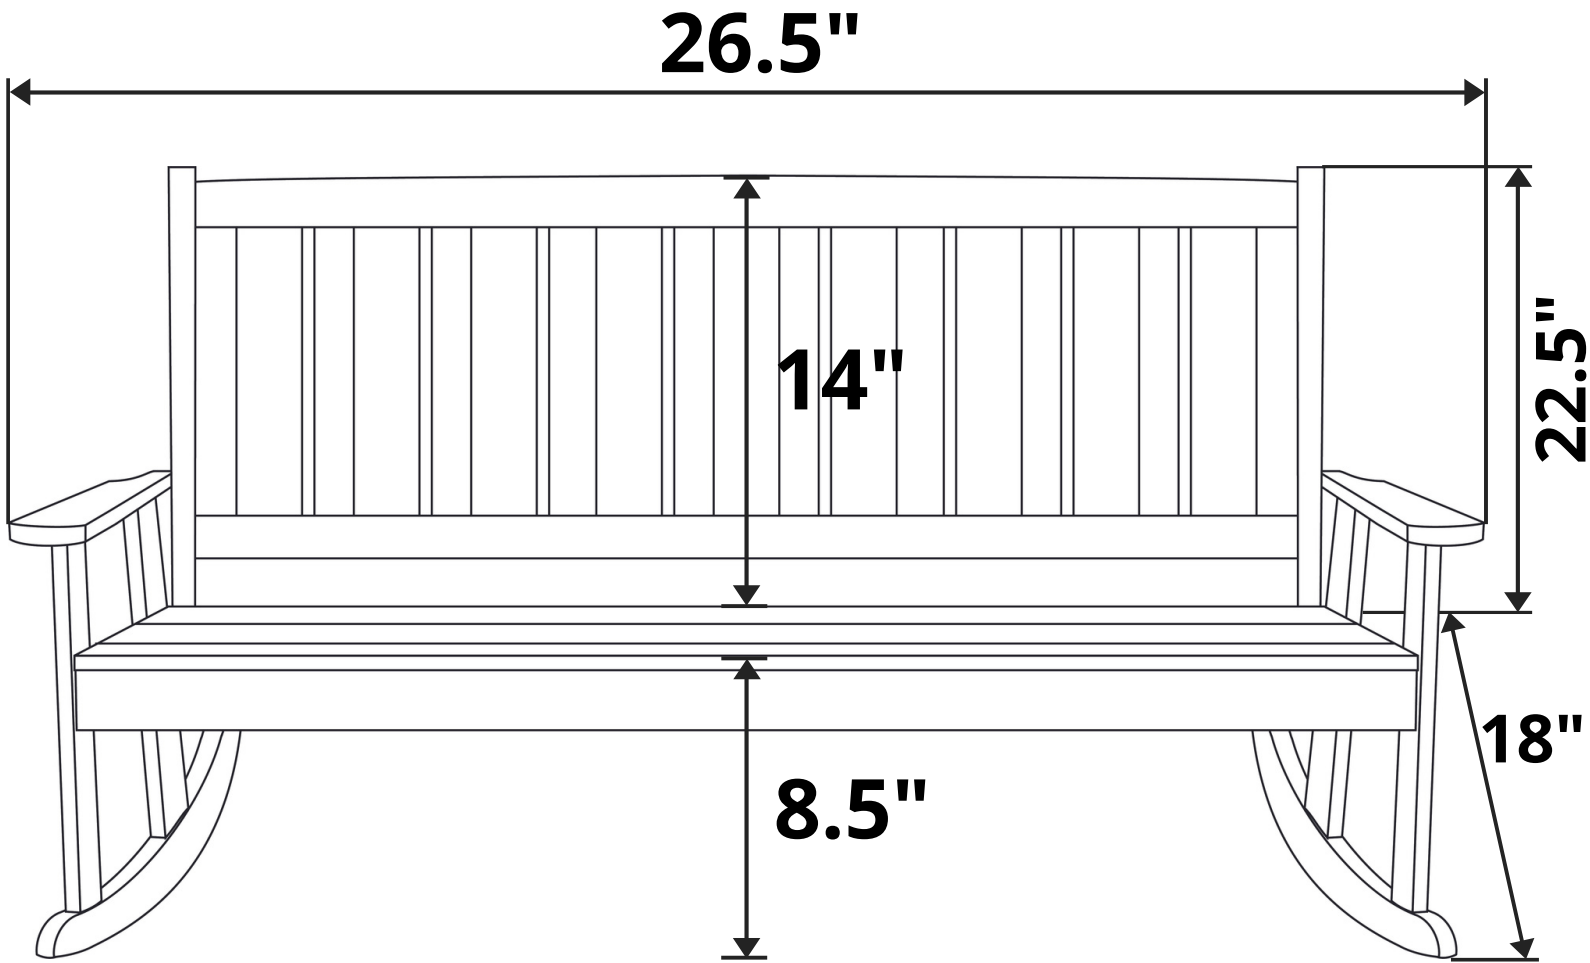

**Child Swing Company Mission Double Kiddie Rocking Chair  
Length Option: 2 Foot**

**Recommended Seat Cushion Size: 23x10.75 in.**

**Product Weight: 12 lbs**

**Weight Capacity: 350 lbs**