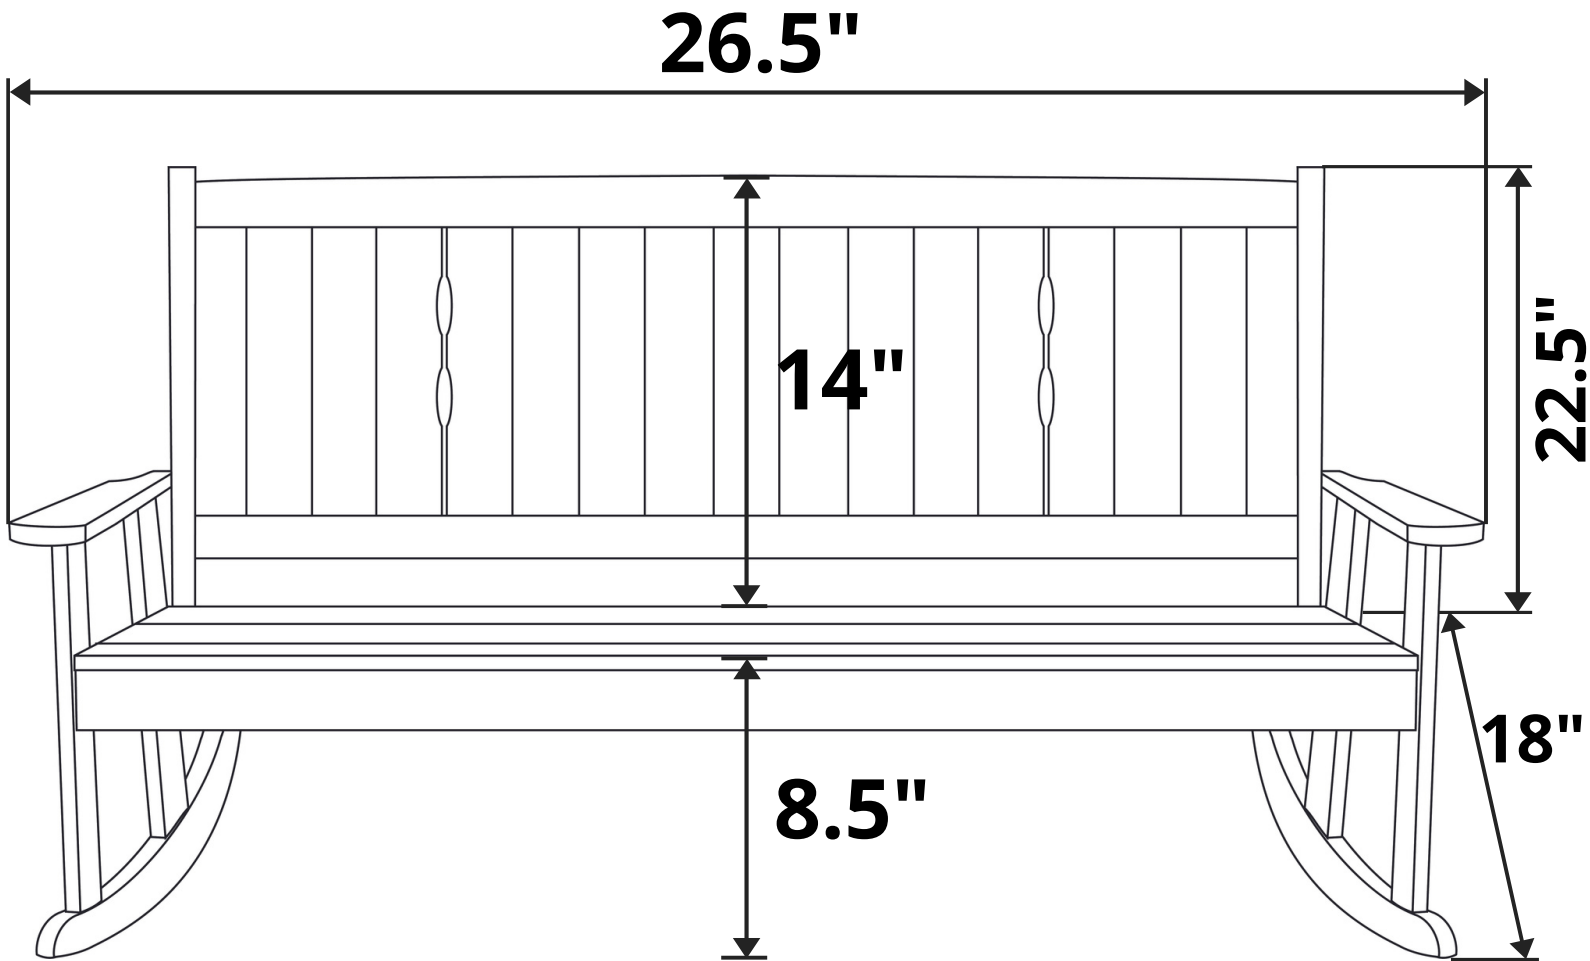

**Child Swing Company Cut Out Double Kiddie Rocking Chair  
Length Option: 5 Foot**

**Recommended Seat Cushion Size: 23x10.75 in.**

**Product Weight: 12 lbs**

**Weight Capacity: 350 lbs**