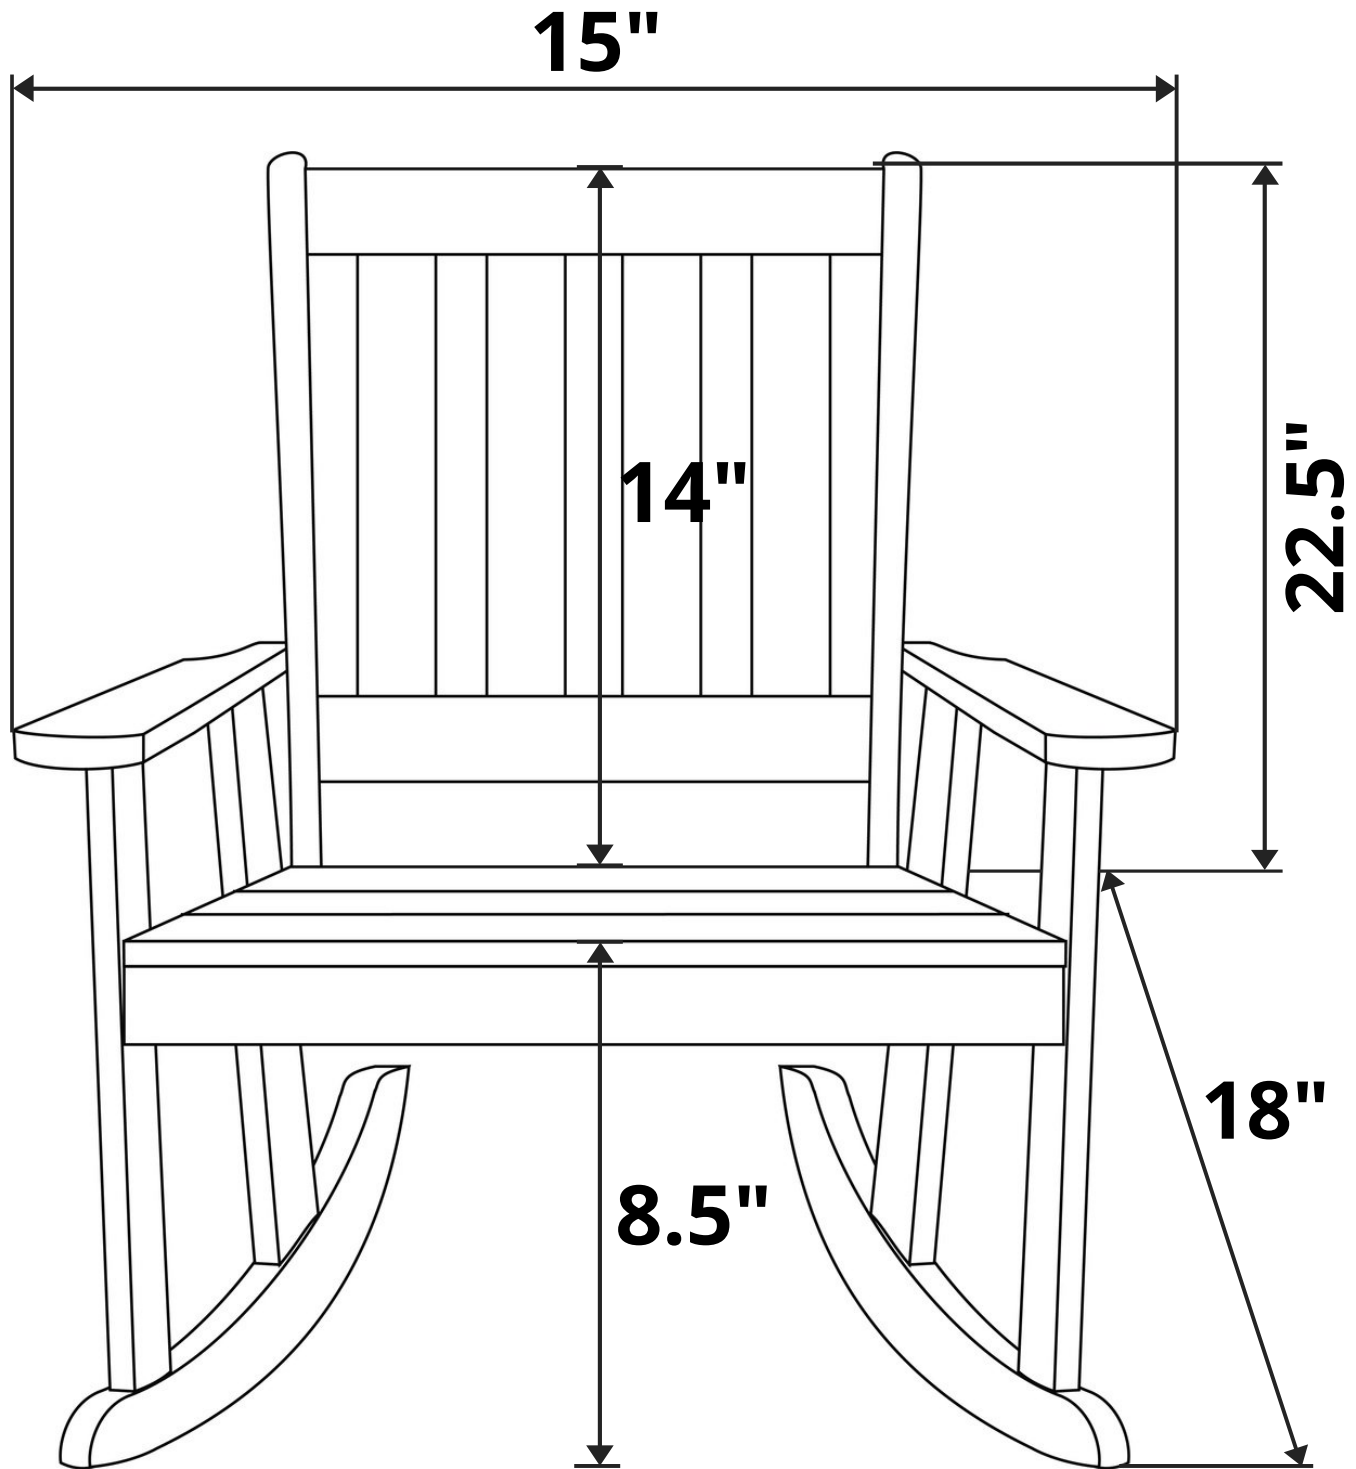

**Child Swing Company Mission Stained Kiddie Rocking Chair
Length Option: 2 Foot**

**Recommended Seat Cushion Size: 11.5x10.75 in.
Product Weight: 8.5 lbs
Weight Capacity: 350 lbs**