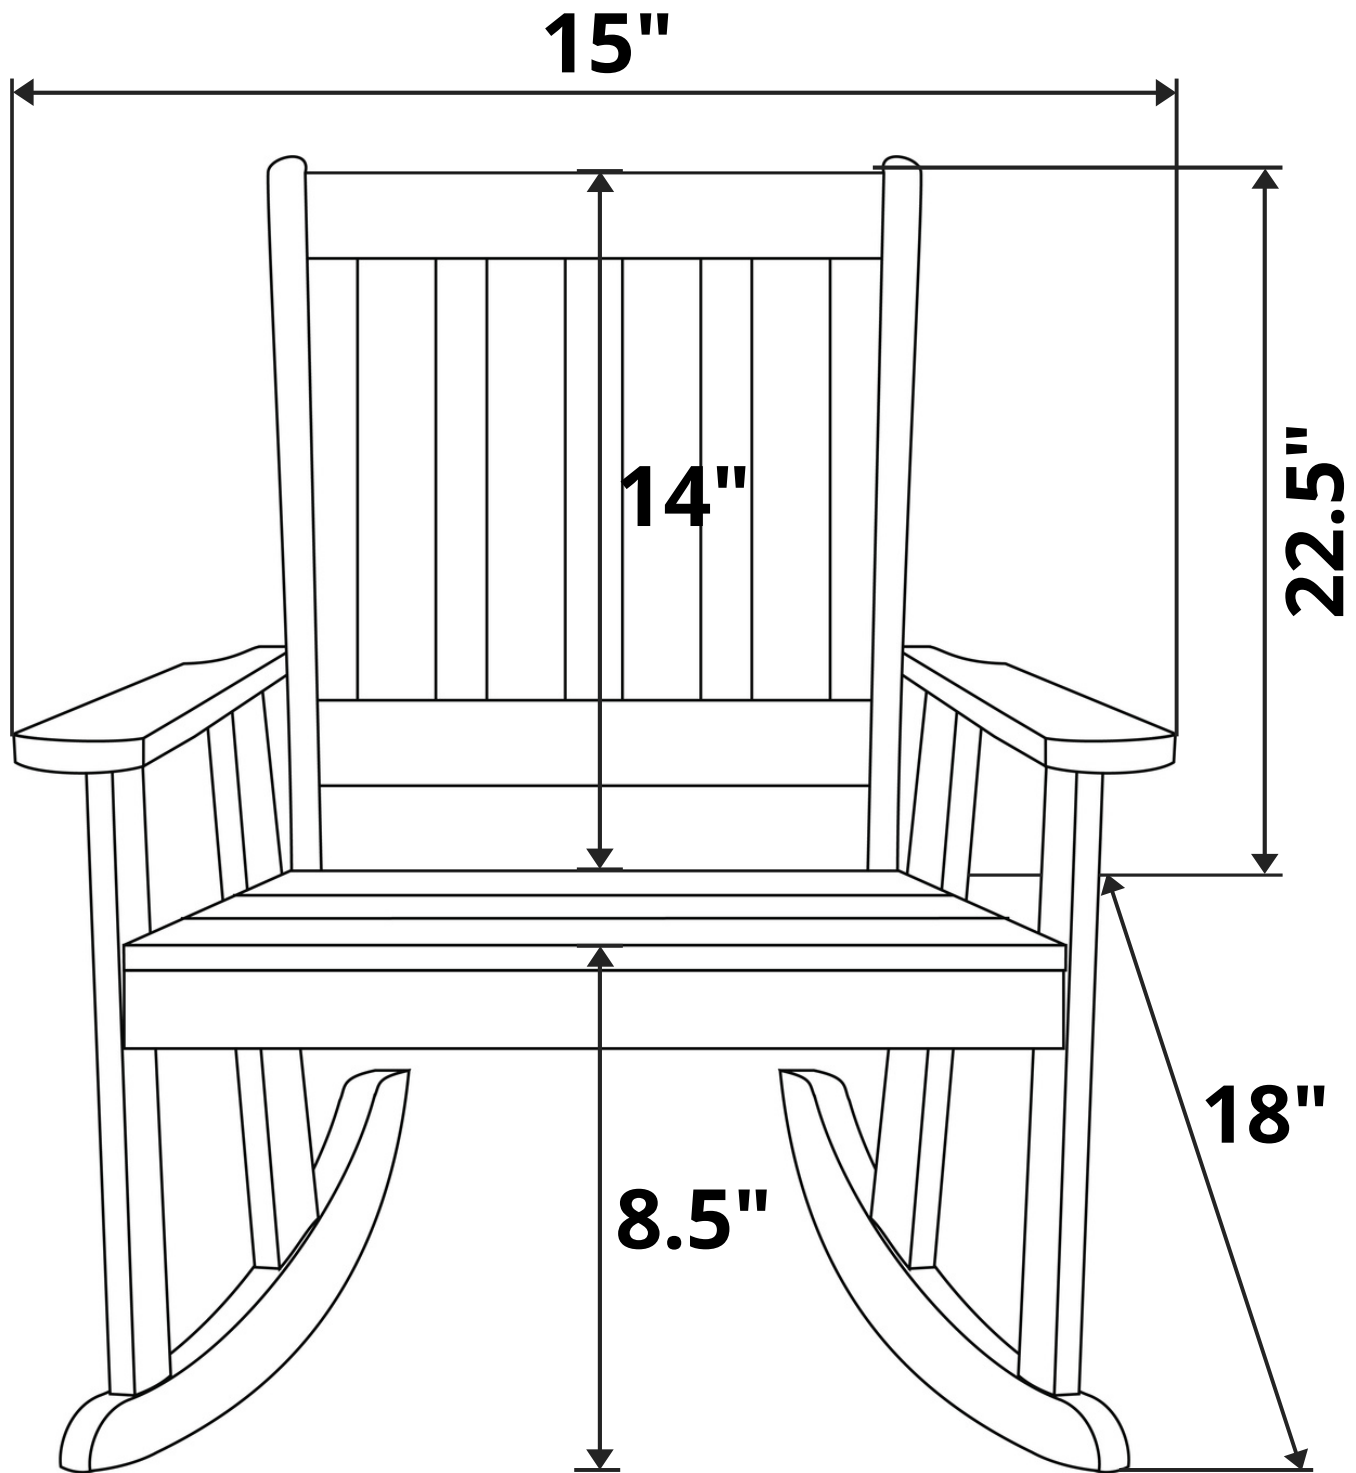

Child Swing Company Mission Kiddie Rocking Chair

Length Option: 2 Foot

Recommended Seat Cushion Size: 11.5x10.75 in.
Product Weight: 8.5 lbs
Weight Capacity: 350 lbs