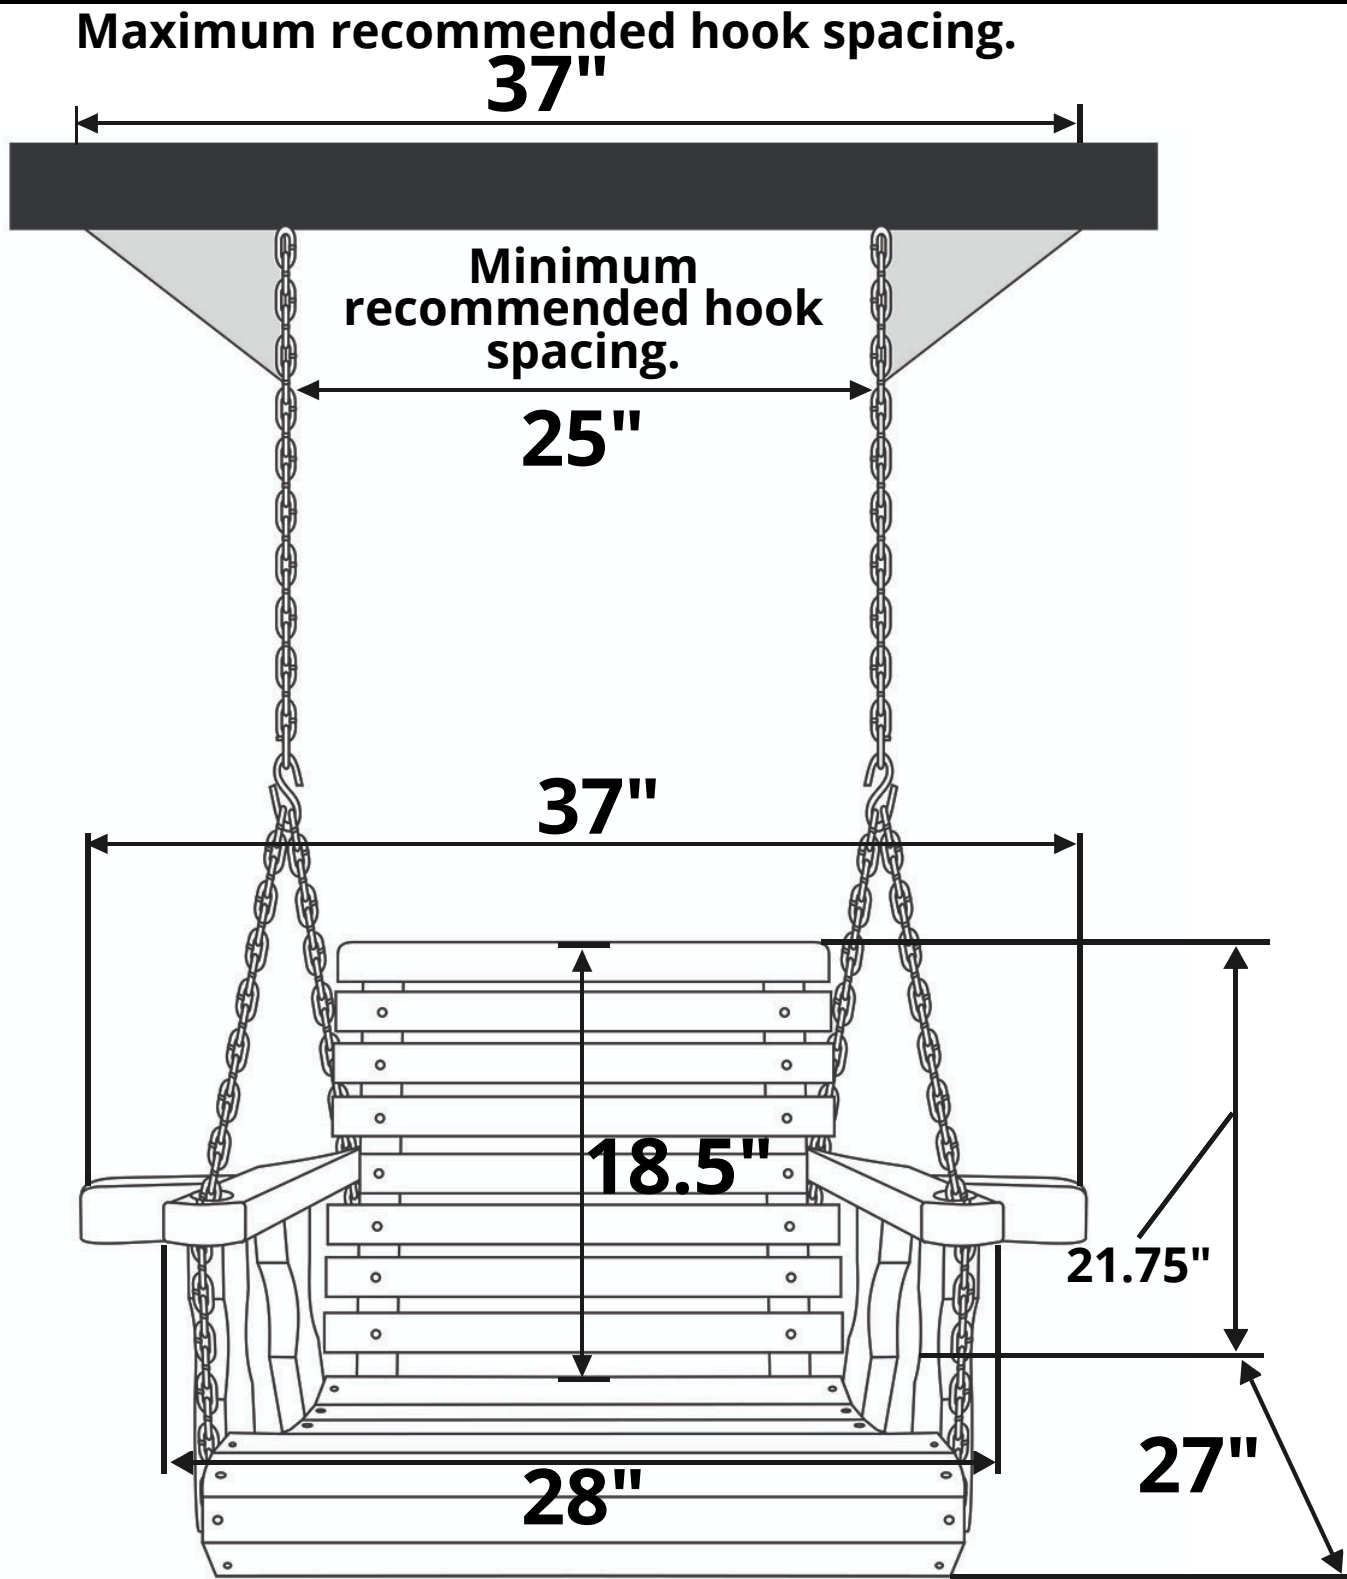

Centerville Amish Roll Back Swing Chair

Recommended Seat Cushion Size: 23x18 in.

Product Weight: 35 lbs

Weight Capacity: 600 lbs