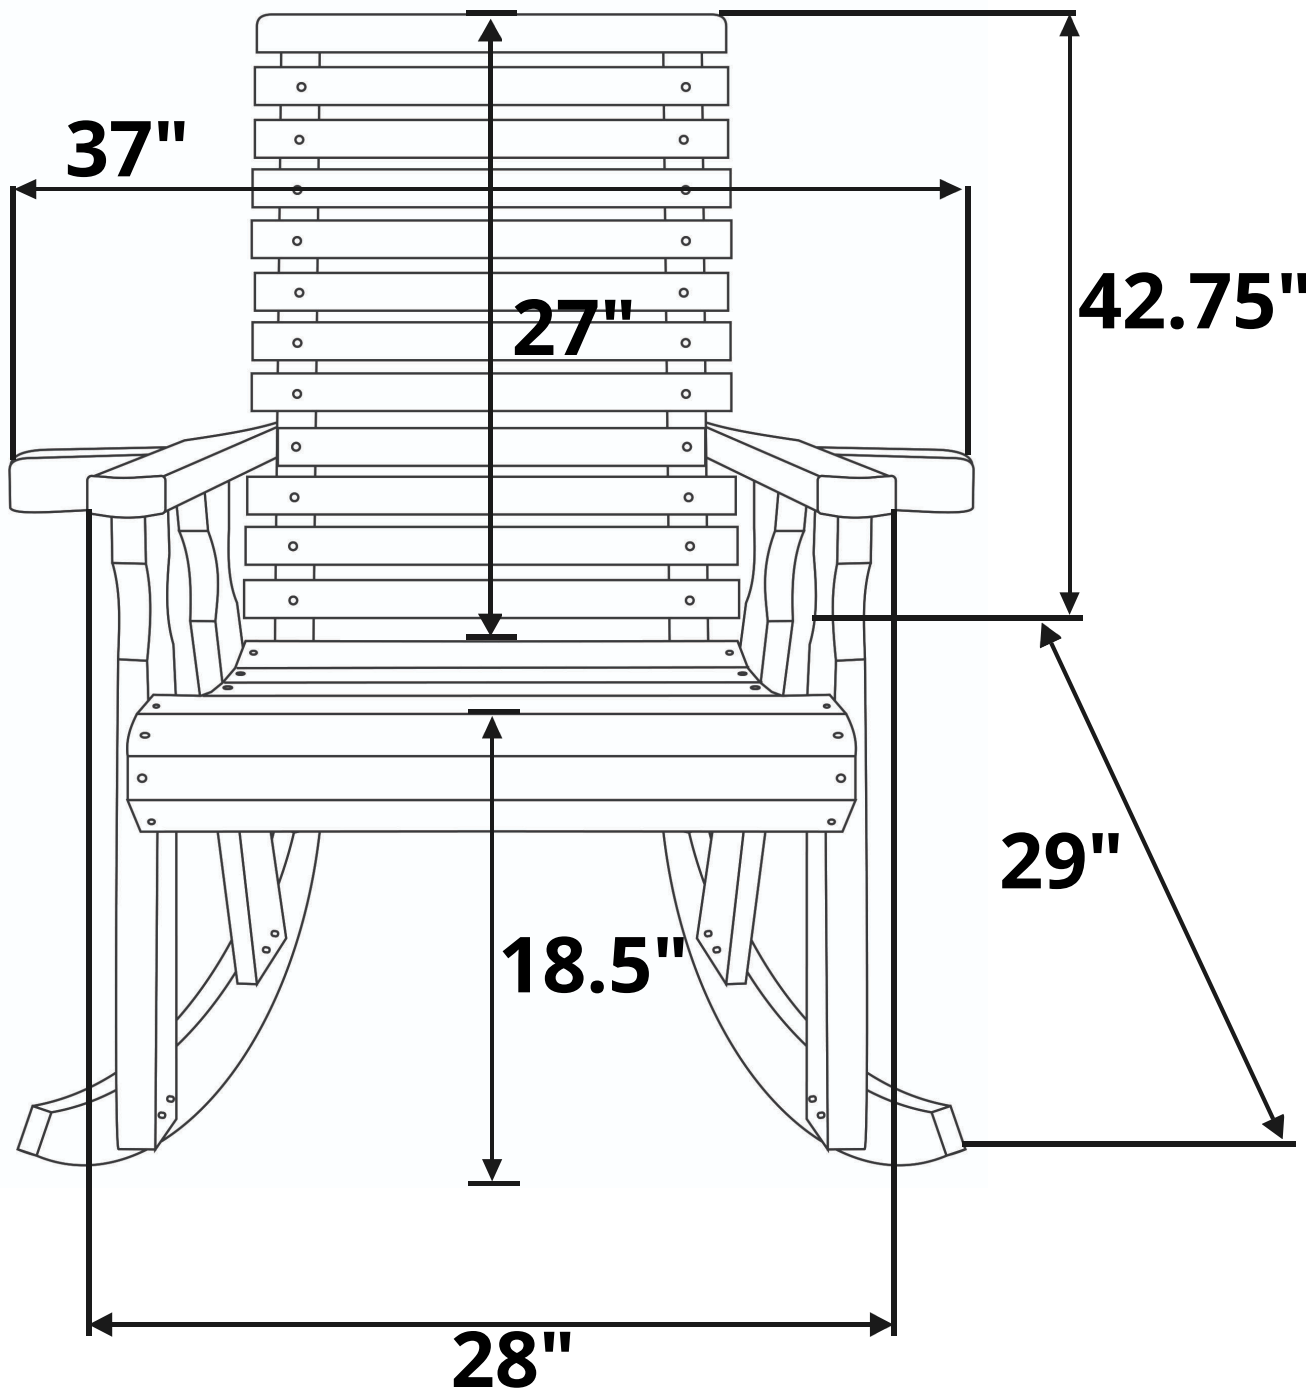

Centerville Amish Roll Back Rocking Chair

Recommended Seat Cushion Size: 23x18 in.

Product Weight: 42 lbs

Weight Capacity: 600 lbs