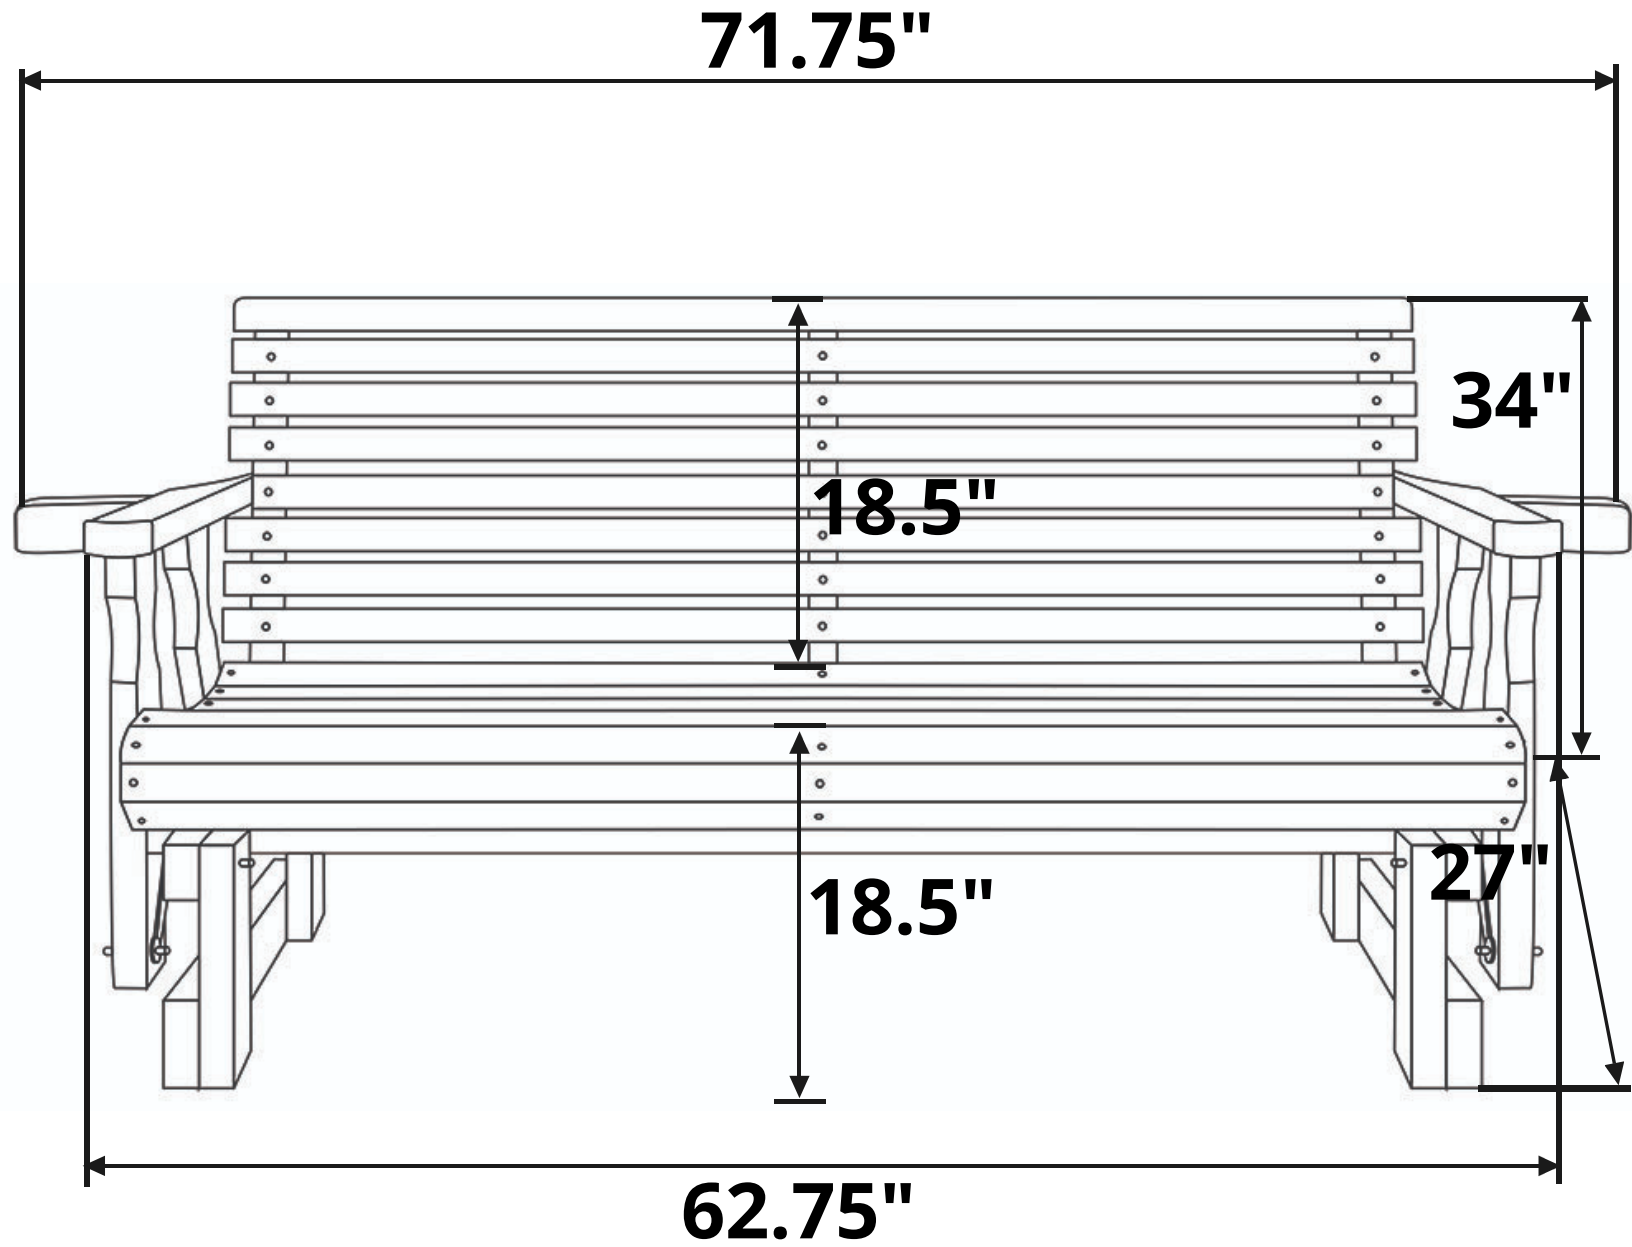

**Centerville Amish Roll Back Porch Glider**  
**Length Option: 5 Foot**

**Recommended Seat Cushion Size: 58x18 in.**  
**Product Weight: 80 lbs**  
**Weight Capacity: 800 lbs**