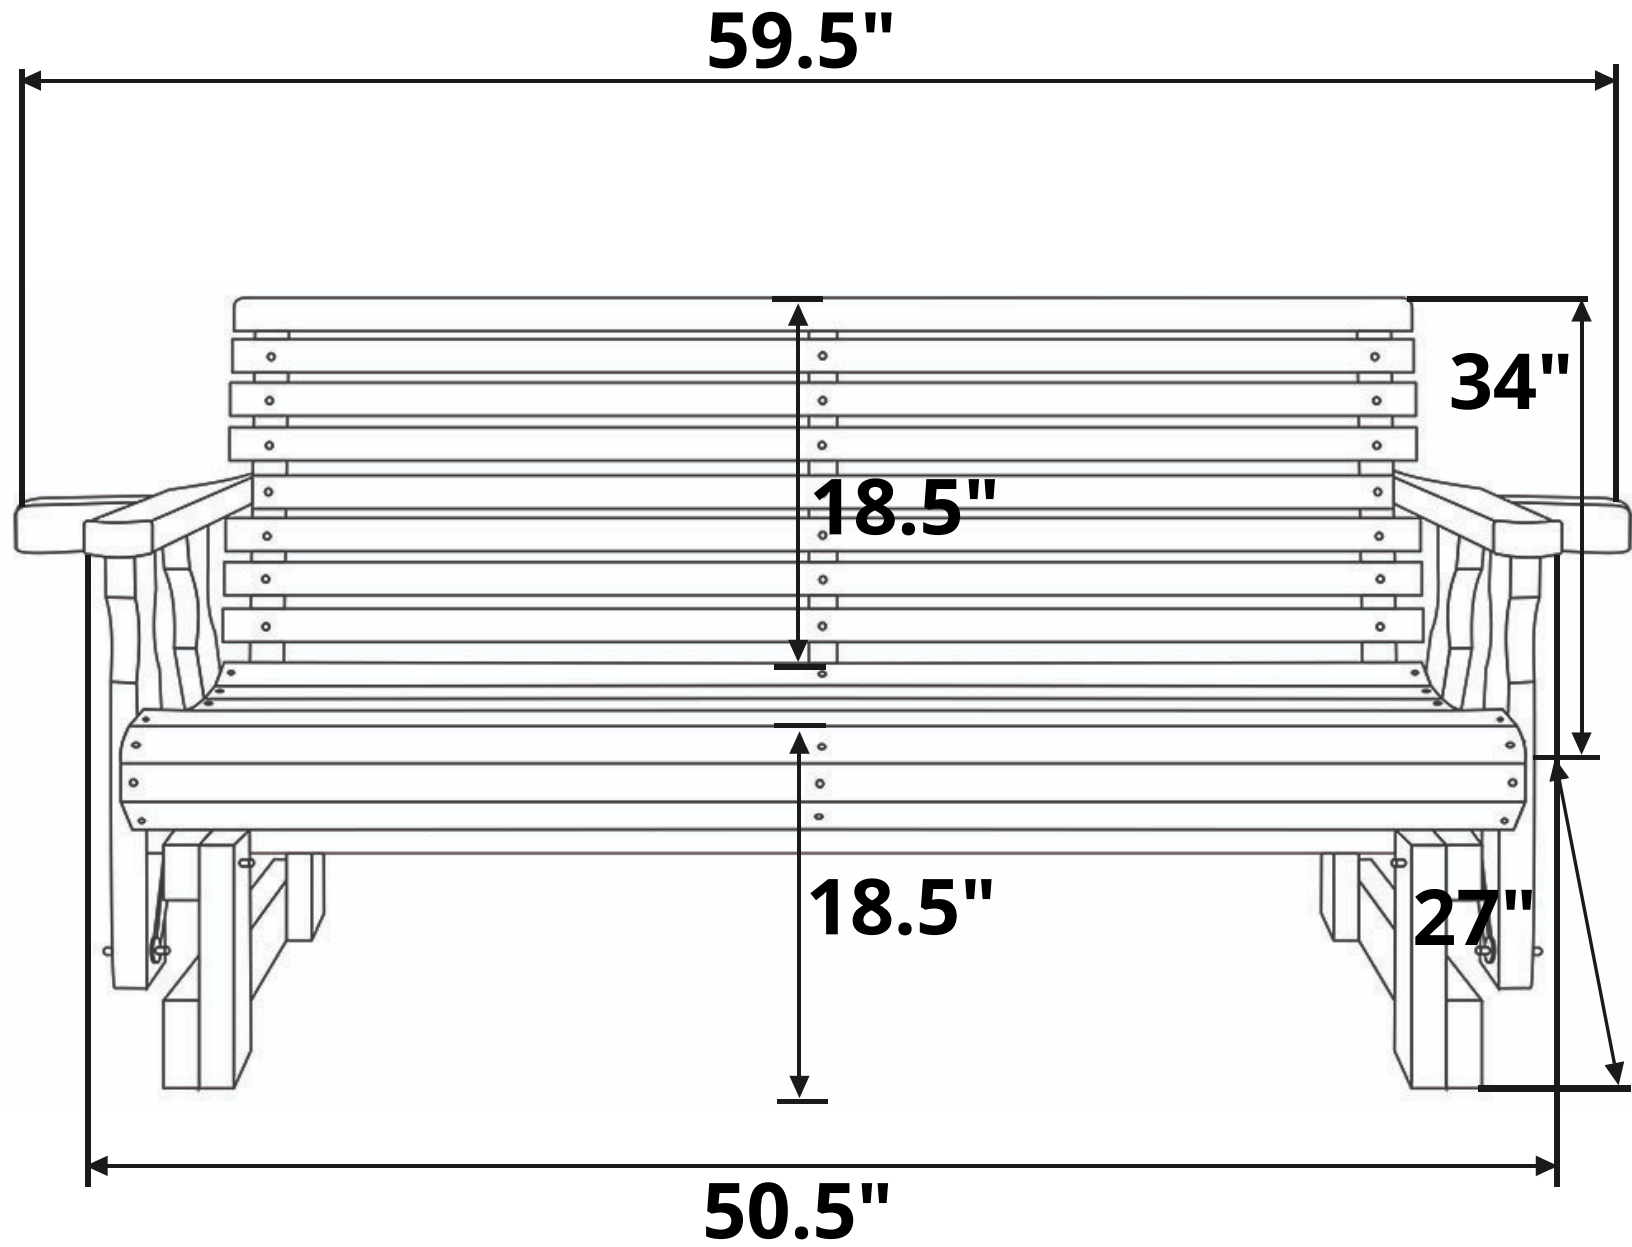

Centerville Amish Roll Back Porch Glider
Length Option: 4 Foot

Recommended Seat Cushion Size: 46x18 in.
Product Weight: 70 lbs
Weight Capacity: 800 lbs