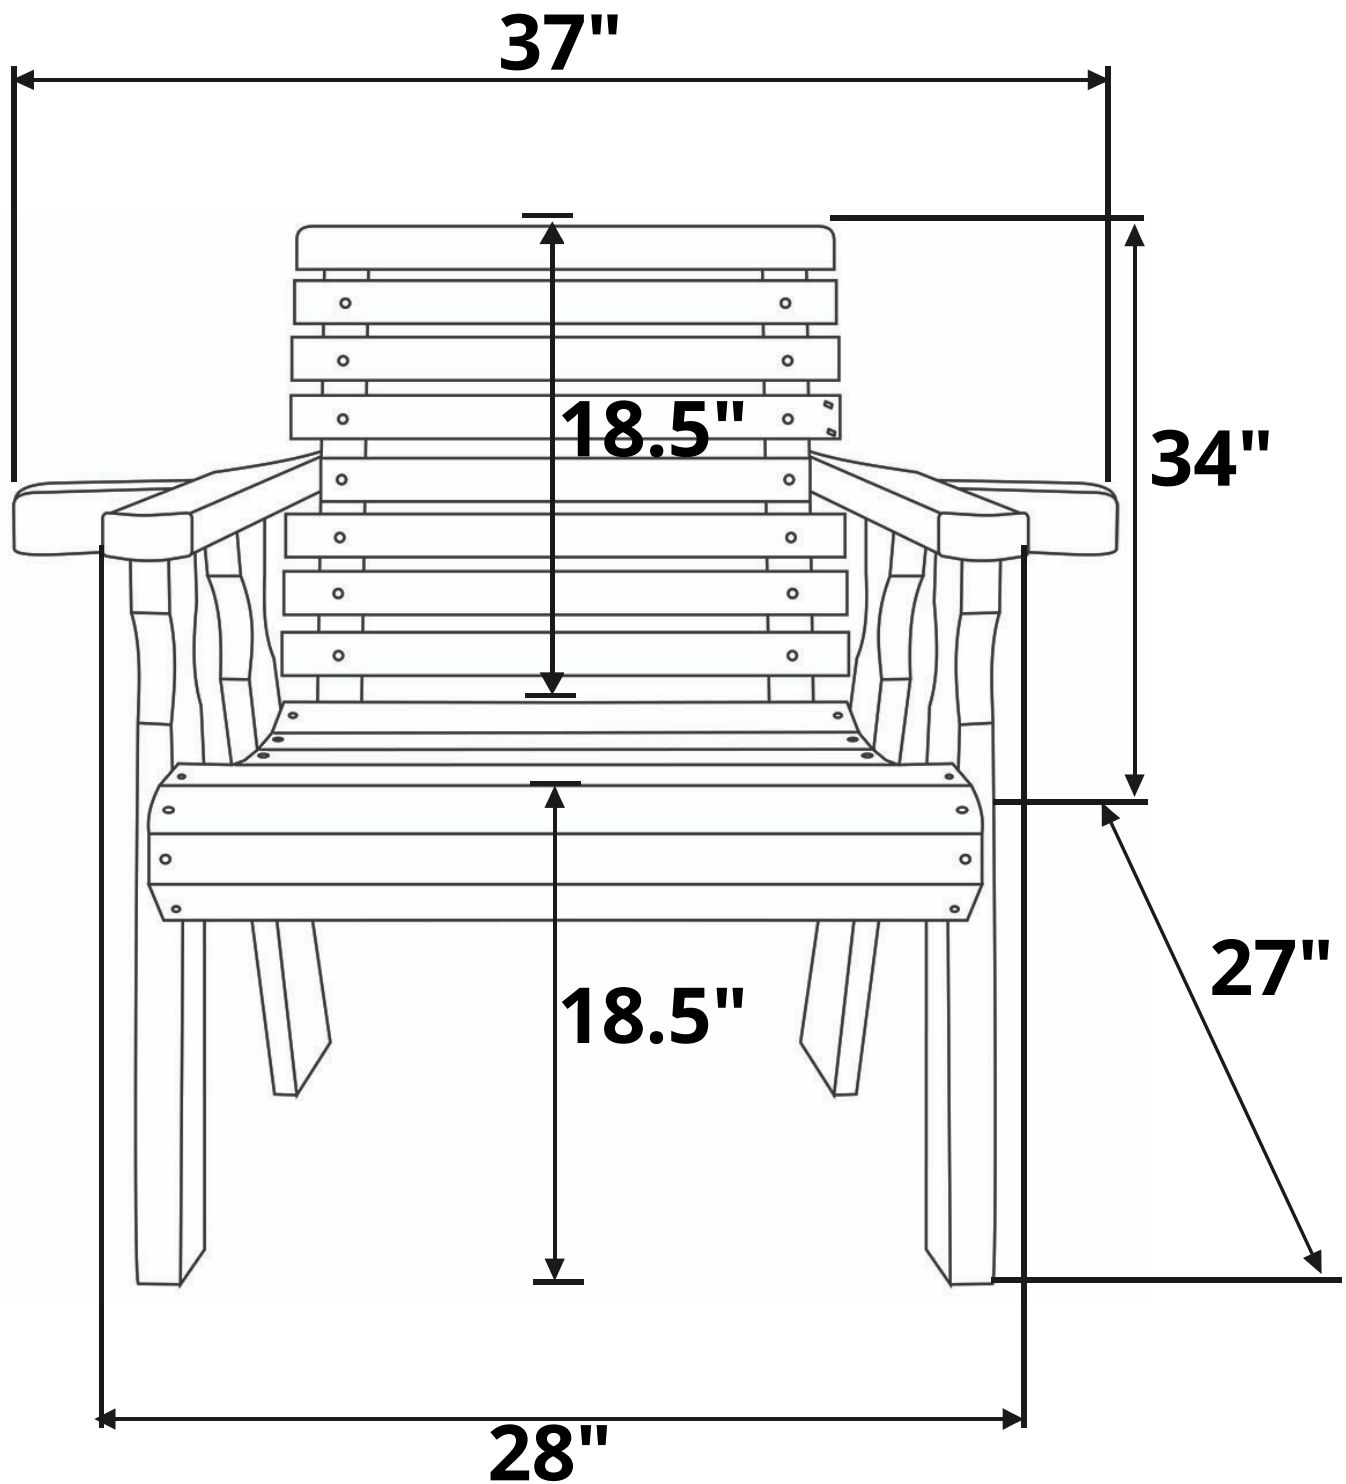

Centerville Amish Roll Back Patio Chair

Recommended Seat Cushion Size: 23x18 in.

Product Weight: 36 lbs

Weight Capacity: 600 lbs