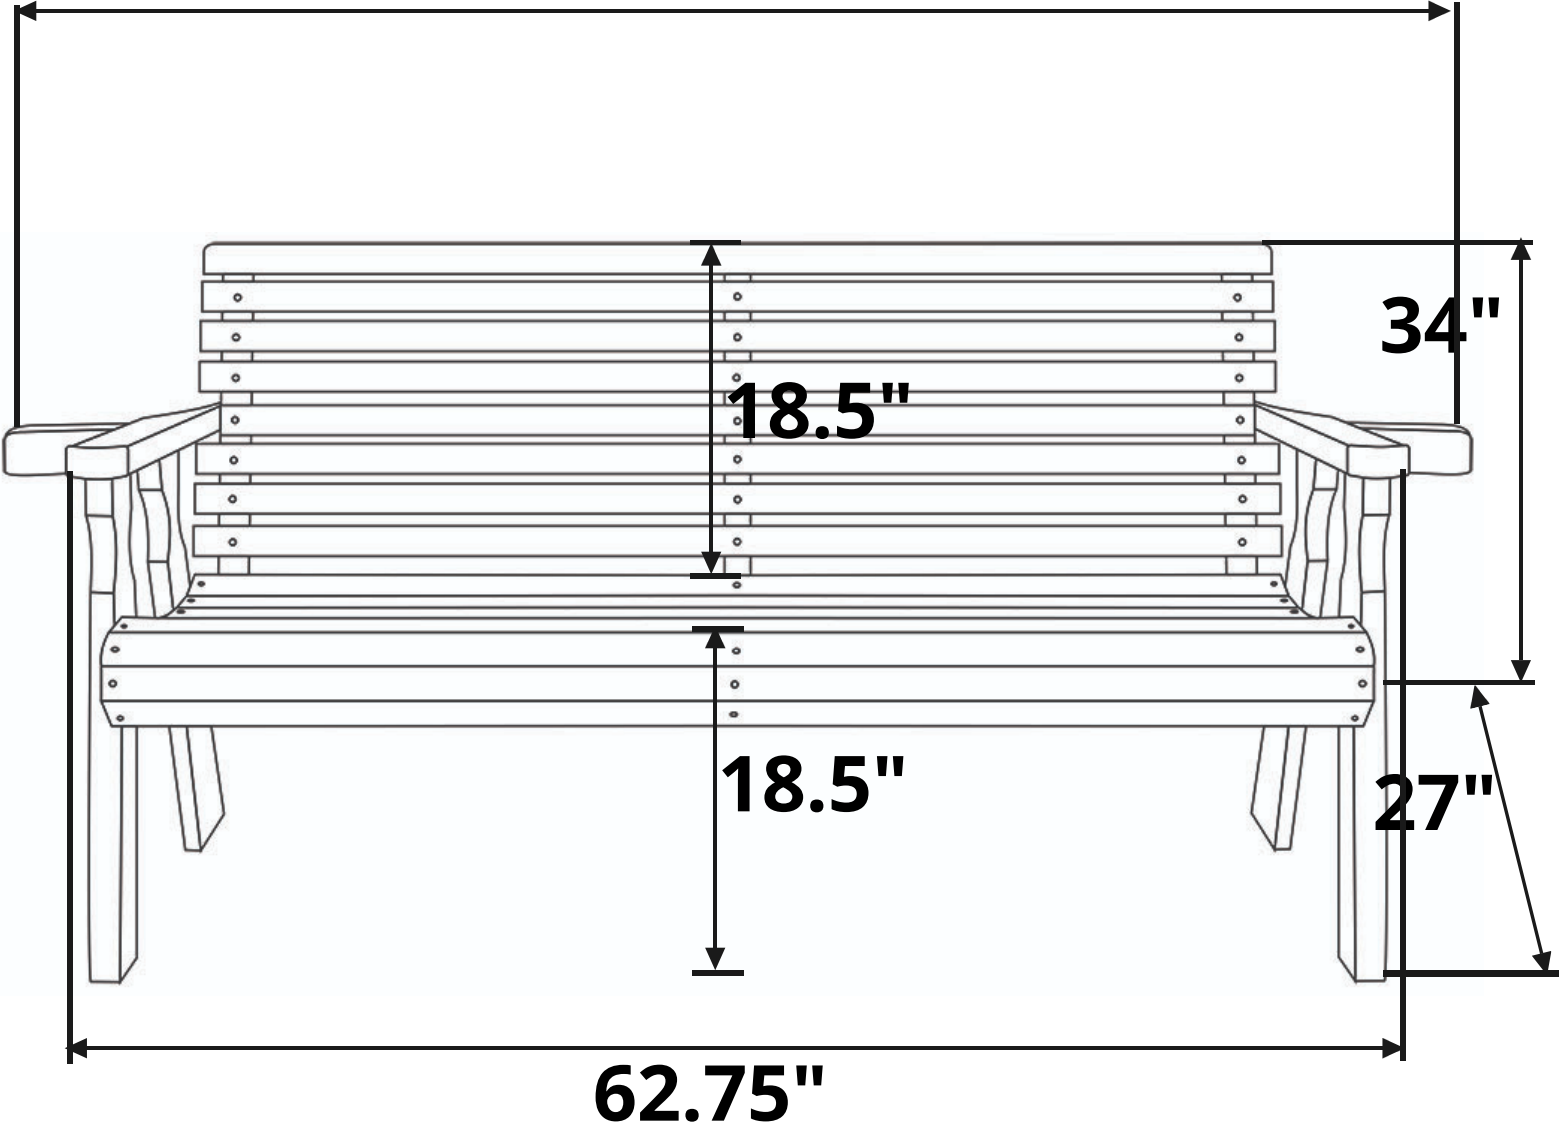

**Centerville Amish Roll Back Garden Bench
Length Option: 5 Foot**

71.75"

34"

18.5"

18.5"

27"

62.75"

**Recommended Seat Cushion Size: 58x18 in.
Product Weight: 65 lbs
Weight Capacity: 800 lbs**