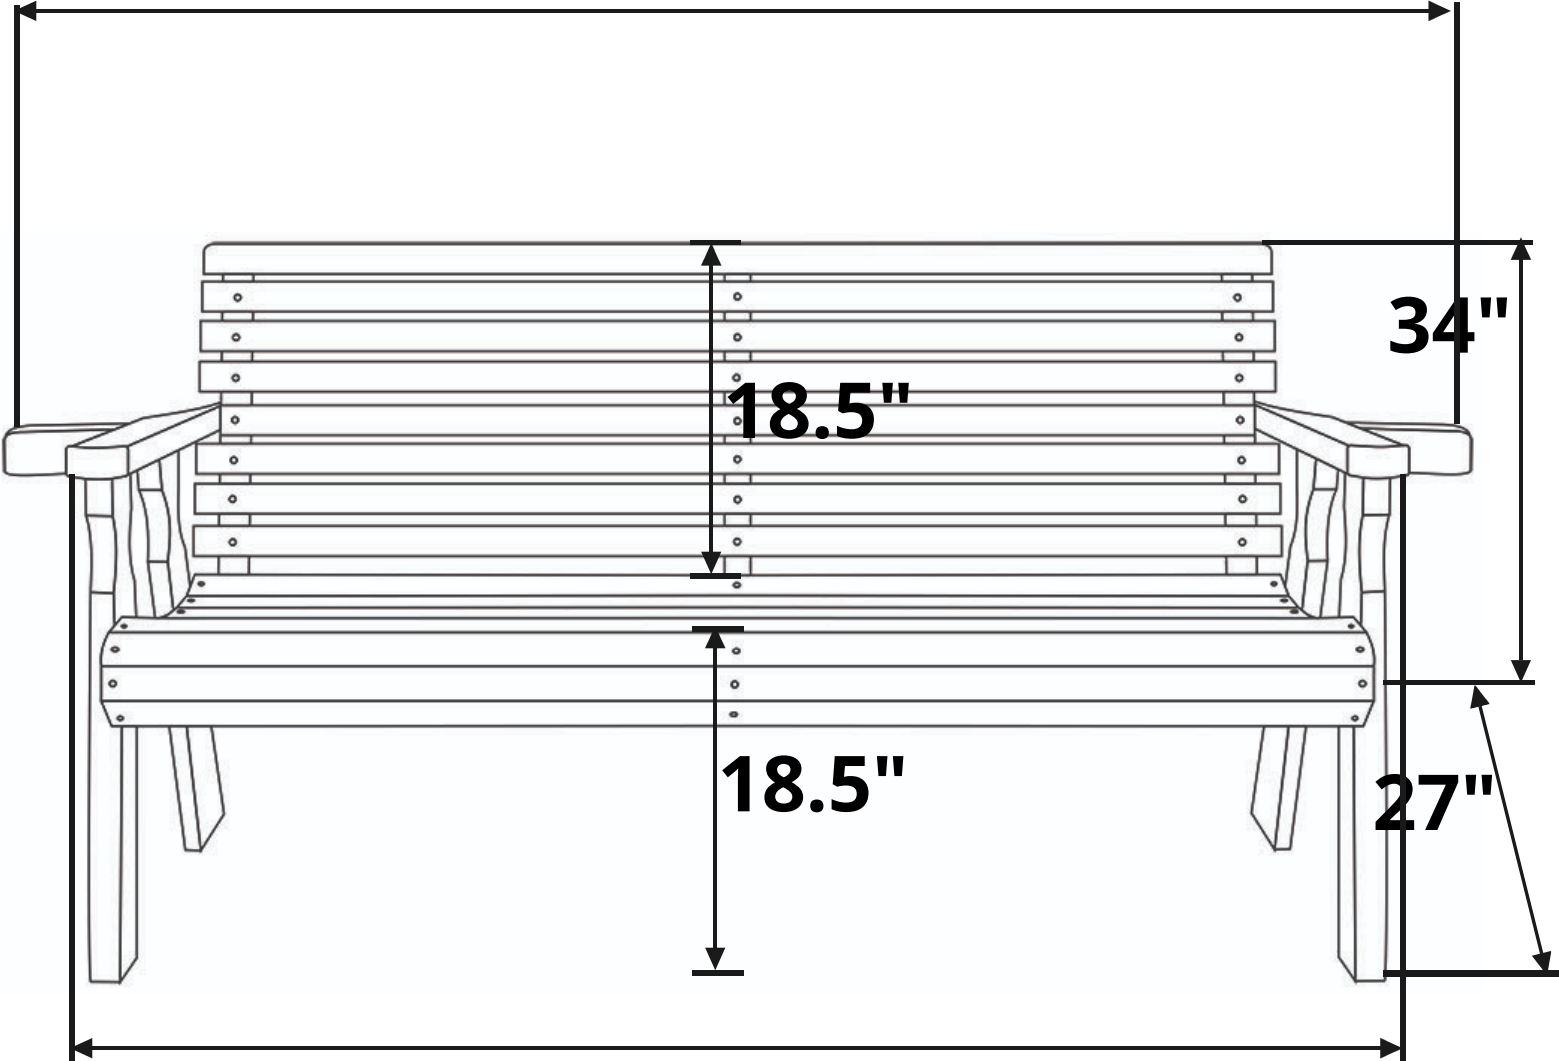

**Centerville Amish Roll Back Garden Bench
Length Option: 4 Foot**

59.5"

34"

18.5"

18.5"

27"

50.5"

**Recommended Seat Cushion Size: 46x18 in.
Product Weight: 55 lbs
Weight Capacity: 800 lbs**