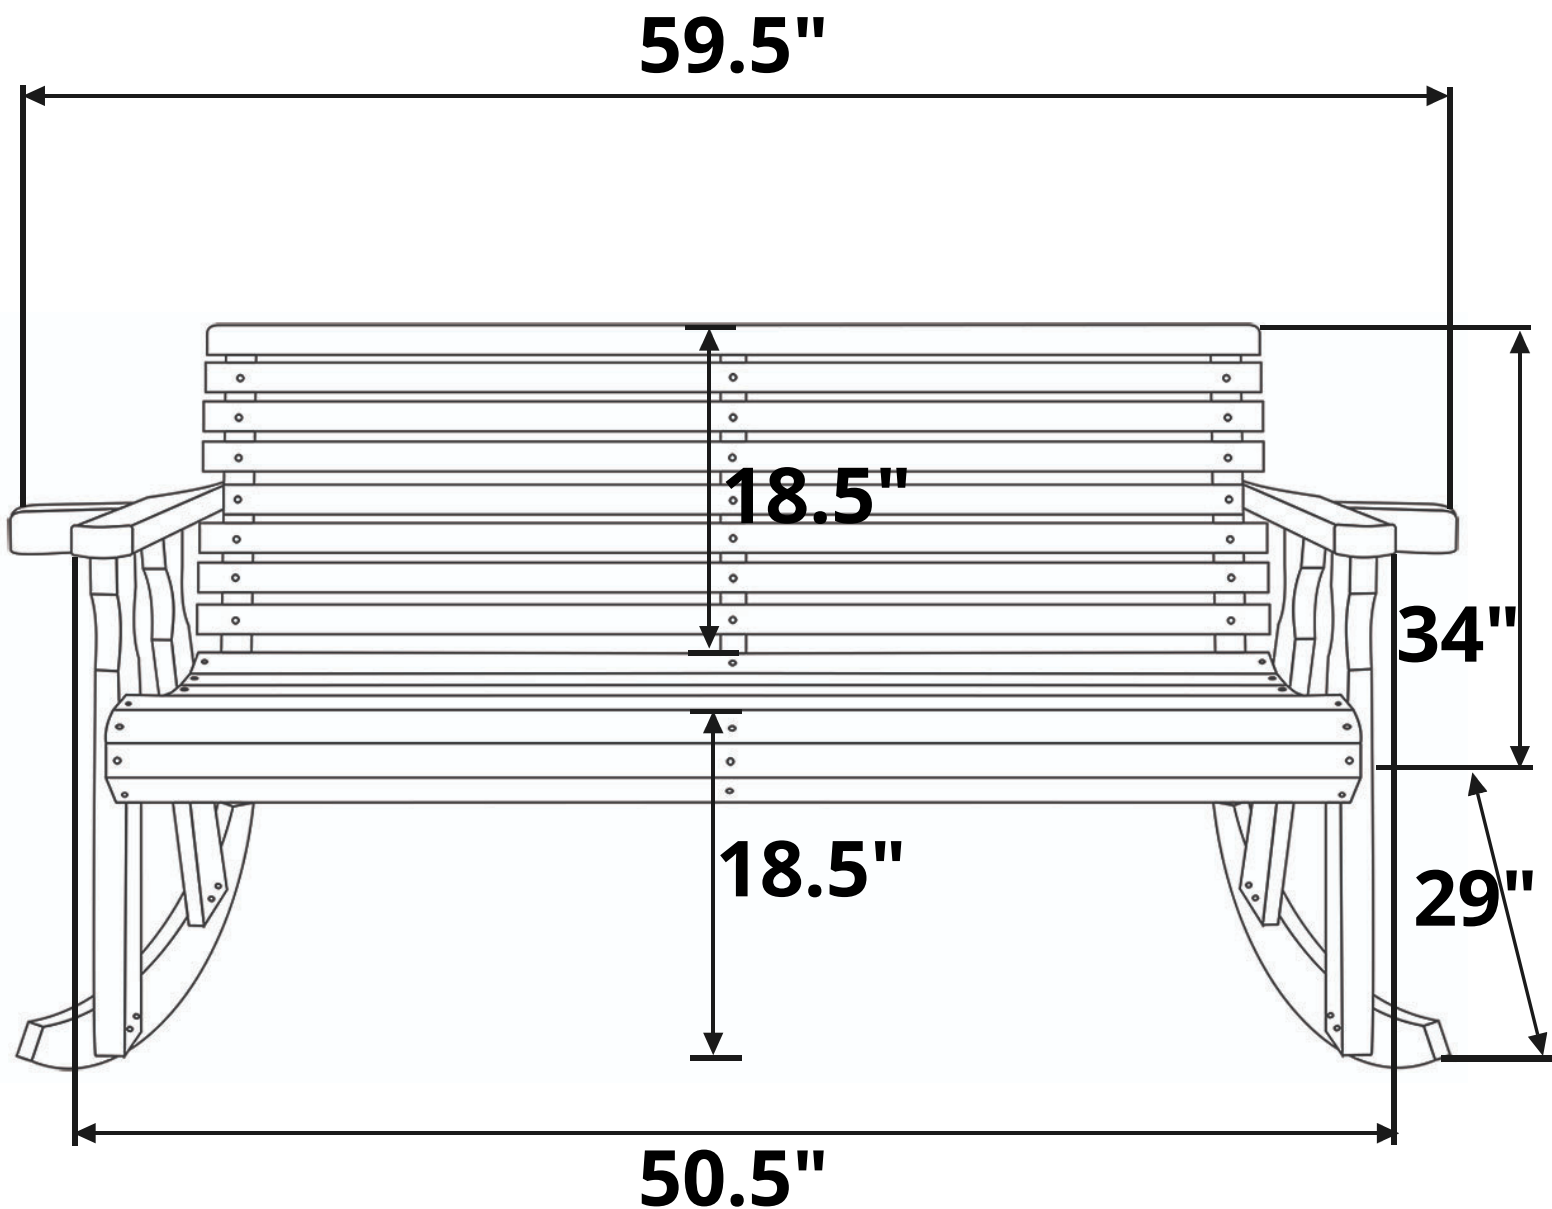

Centerville Amish Roll Back Double Rocker

Recommended Seat Cushion Size: 46x18 in.

Product Weight: 55 lbs

Weight Capacity: 800 lbs