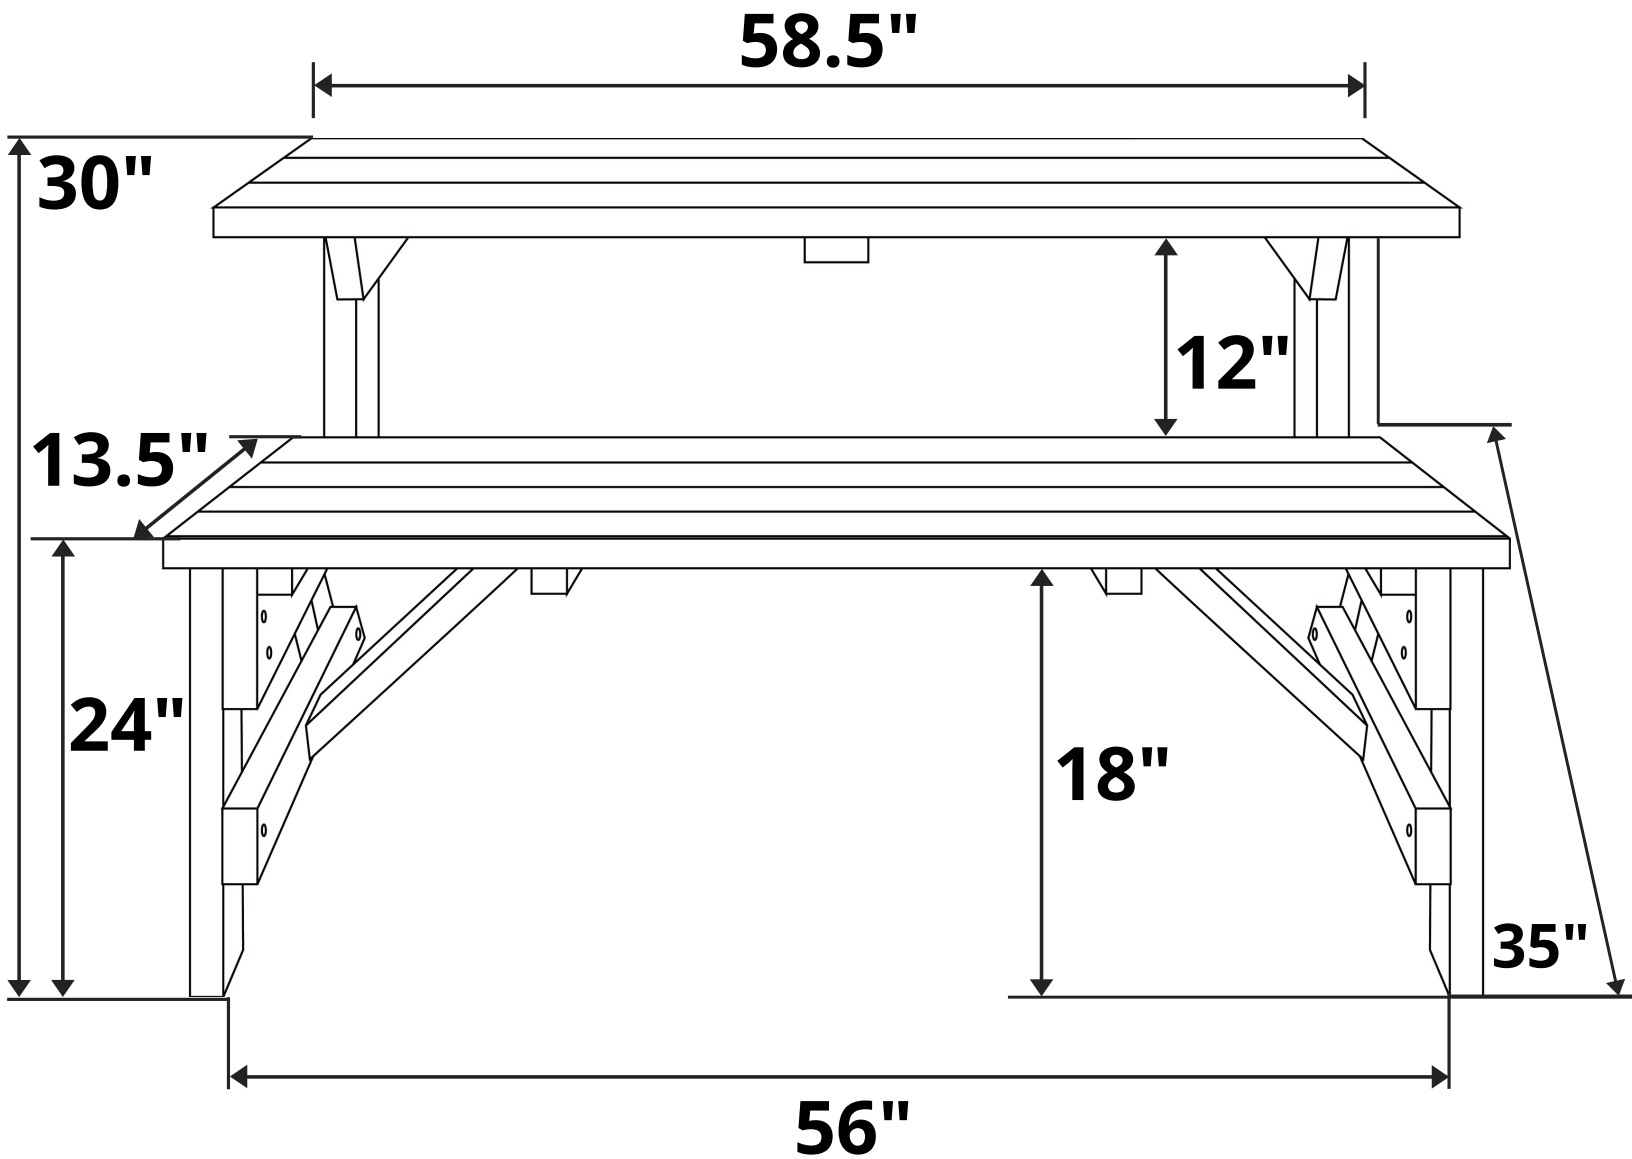

Centerville Amish Picnic Table Bench

Weight Capacity: 700 lbs
Product Weight: 85 lbs