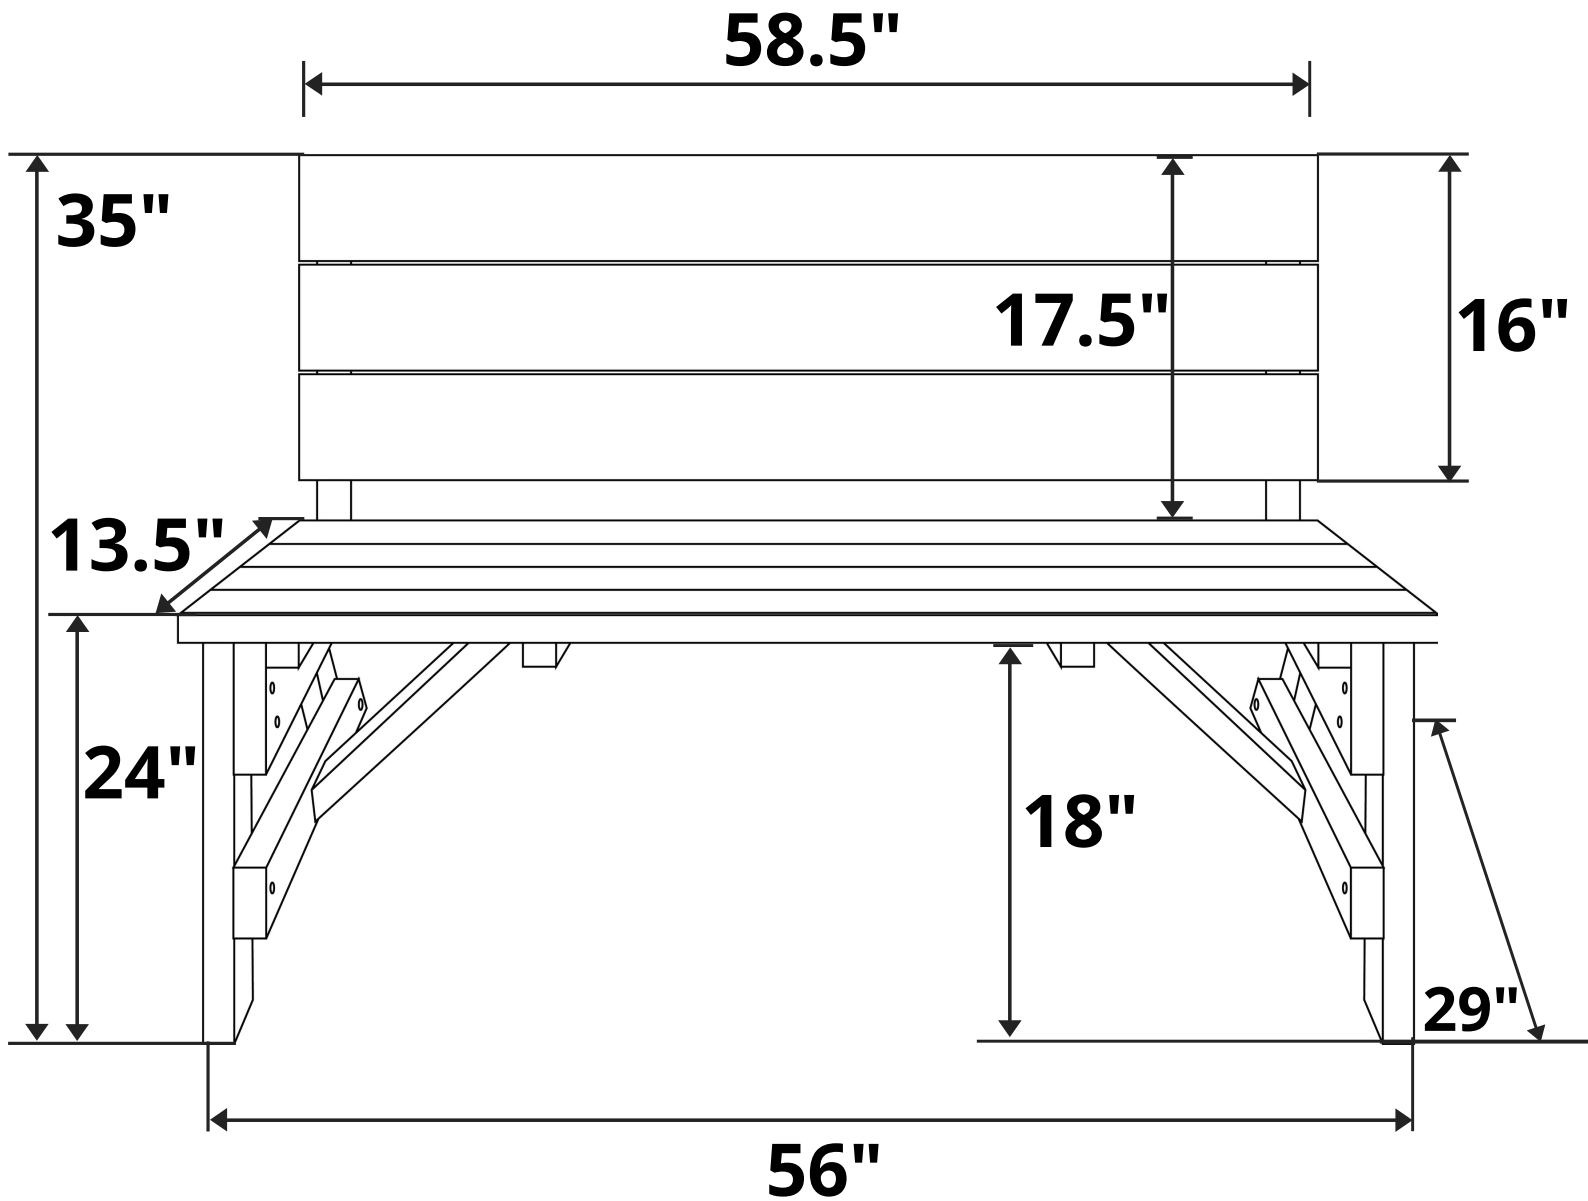

# Centerville Amish Picnic Table Bench

**Weight Capacity: 700 lbs**  
**Product Weight: 85 lbs**