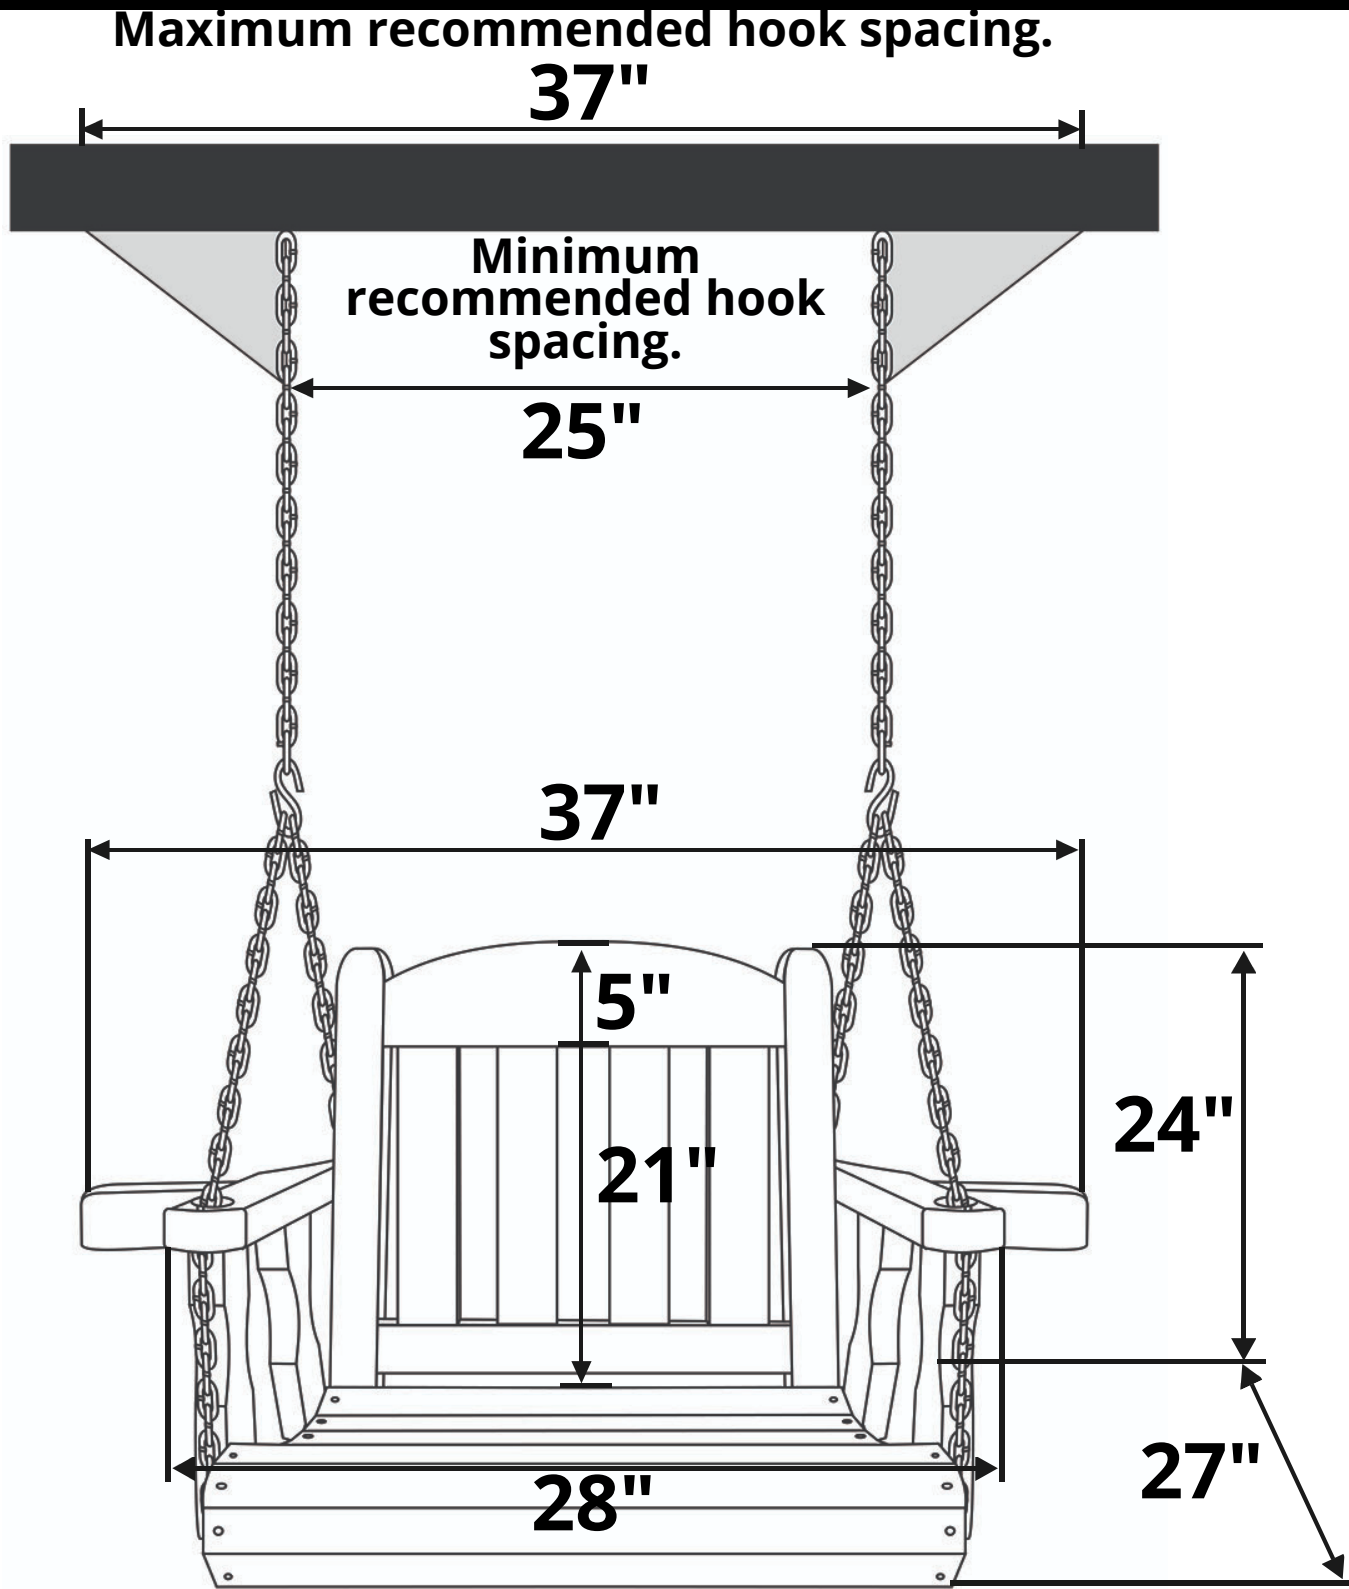

Centerville Amish Mission Swing Chair

Recommended Seat Cushion Size: 23x18 in.

Product Weight: 35 lbs

Weight Capacity: 600 lbs