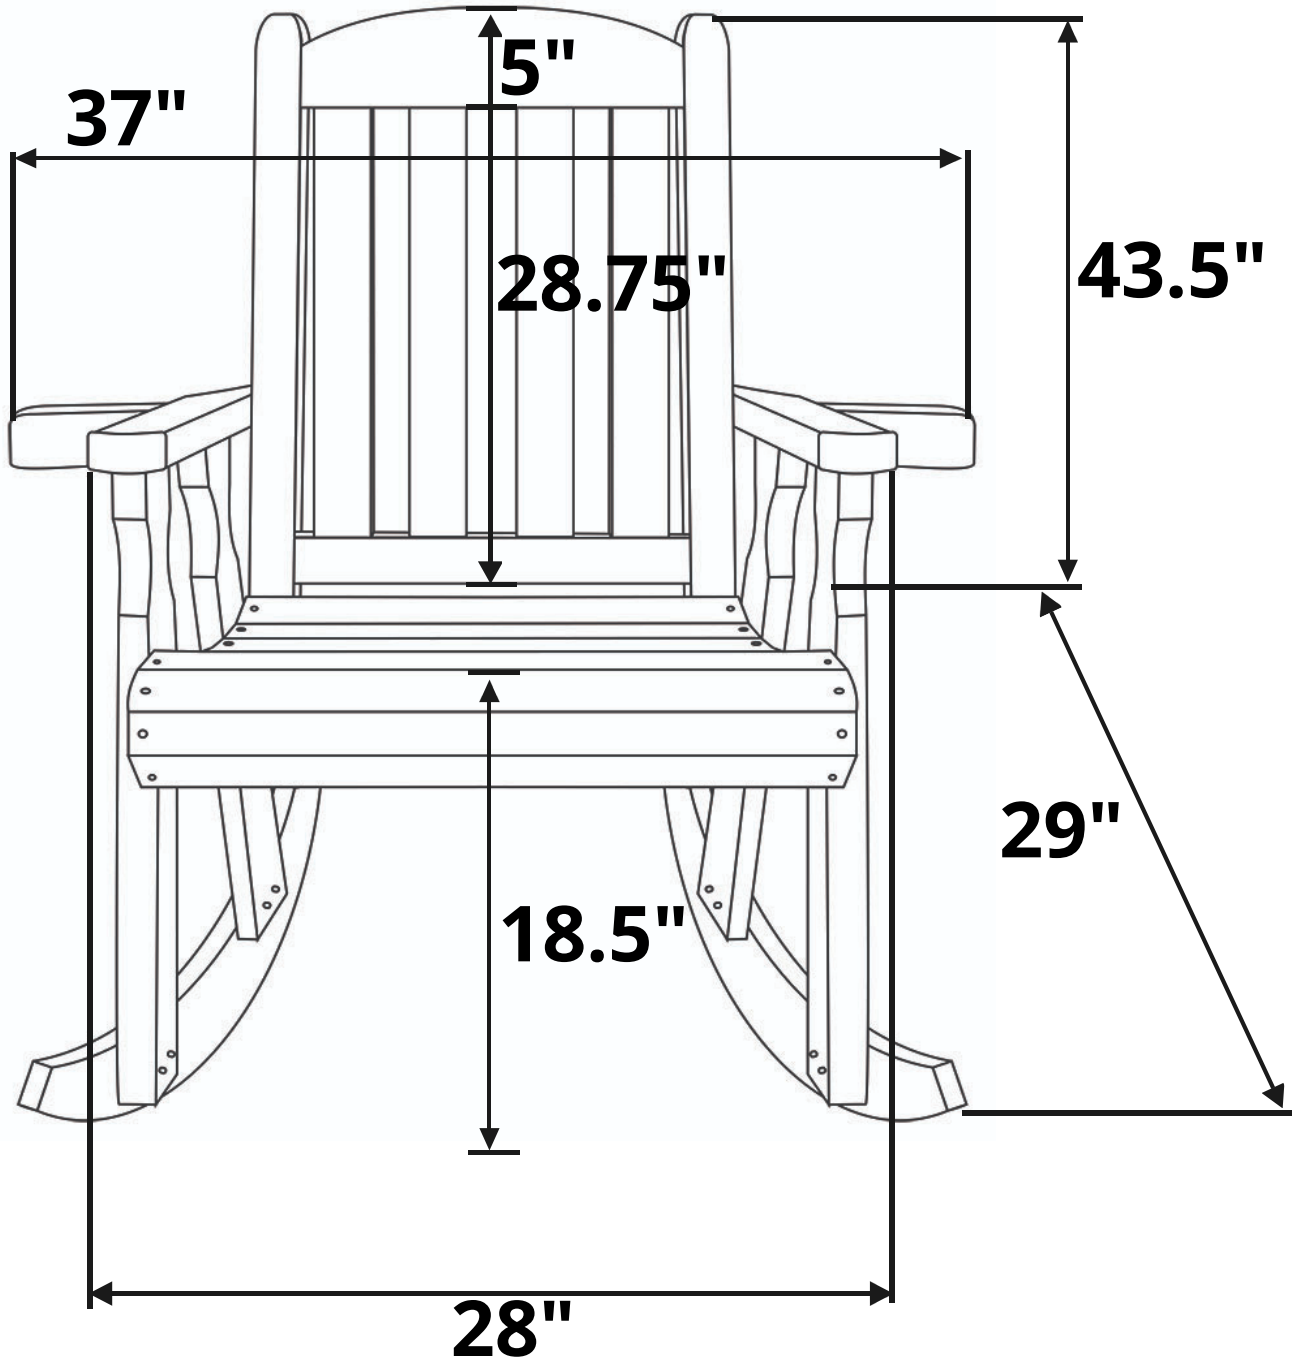

Centerville Amish Mission Rocking Chair

Recommended Seat Cushion Size: 23x18 in.

Product Weight: 42 lbs

Weight Capacity: 600 lbs