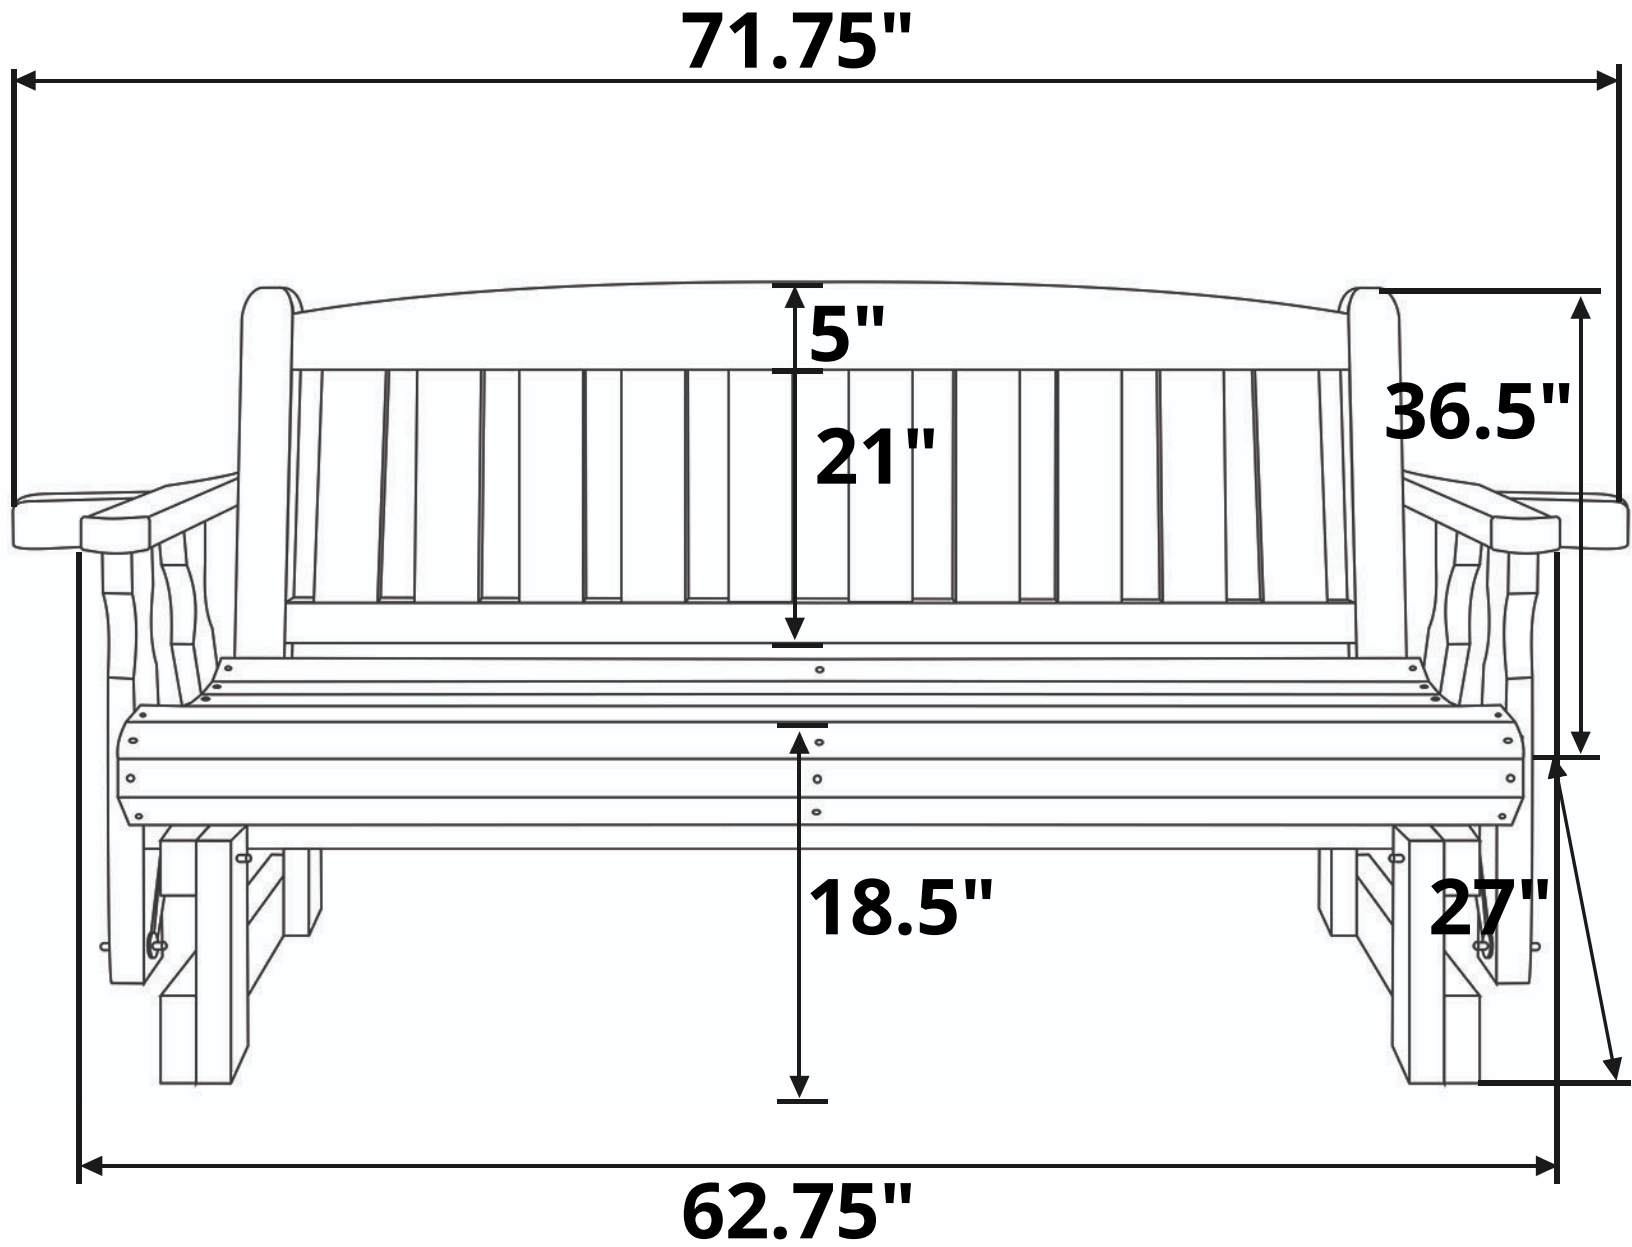

Centerville Amish Mission Porch Glider
Length Option: 5 Foot

Recommended Seat Cushion Size: 58x18 in.
Product Weight: 80 lbs
Weight Capacity: 800 lbs