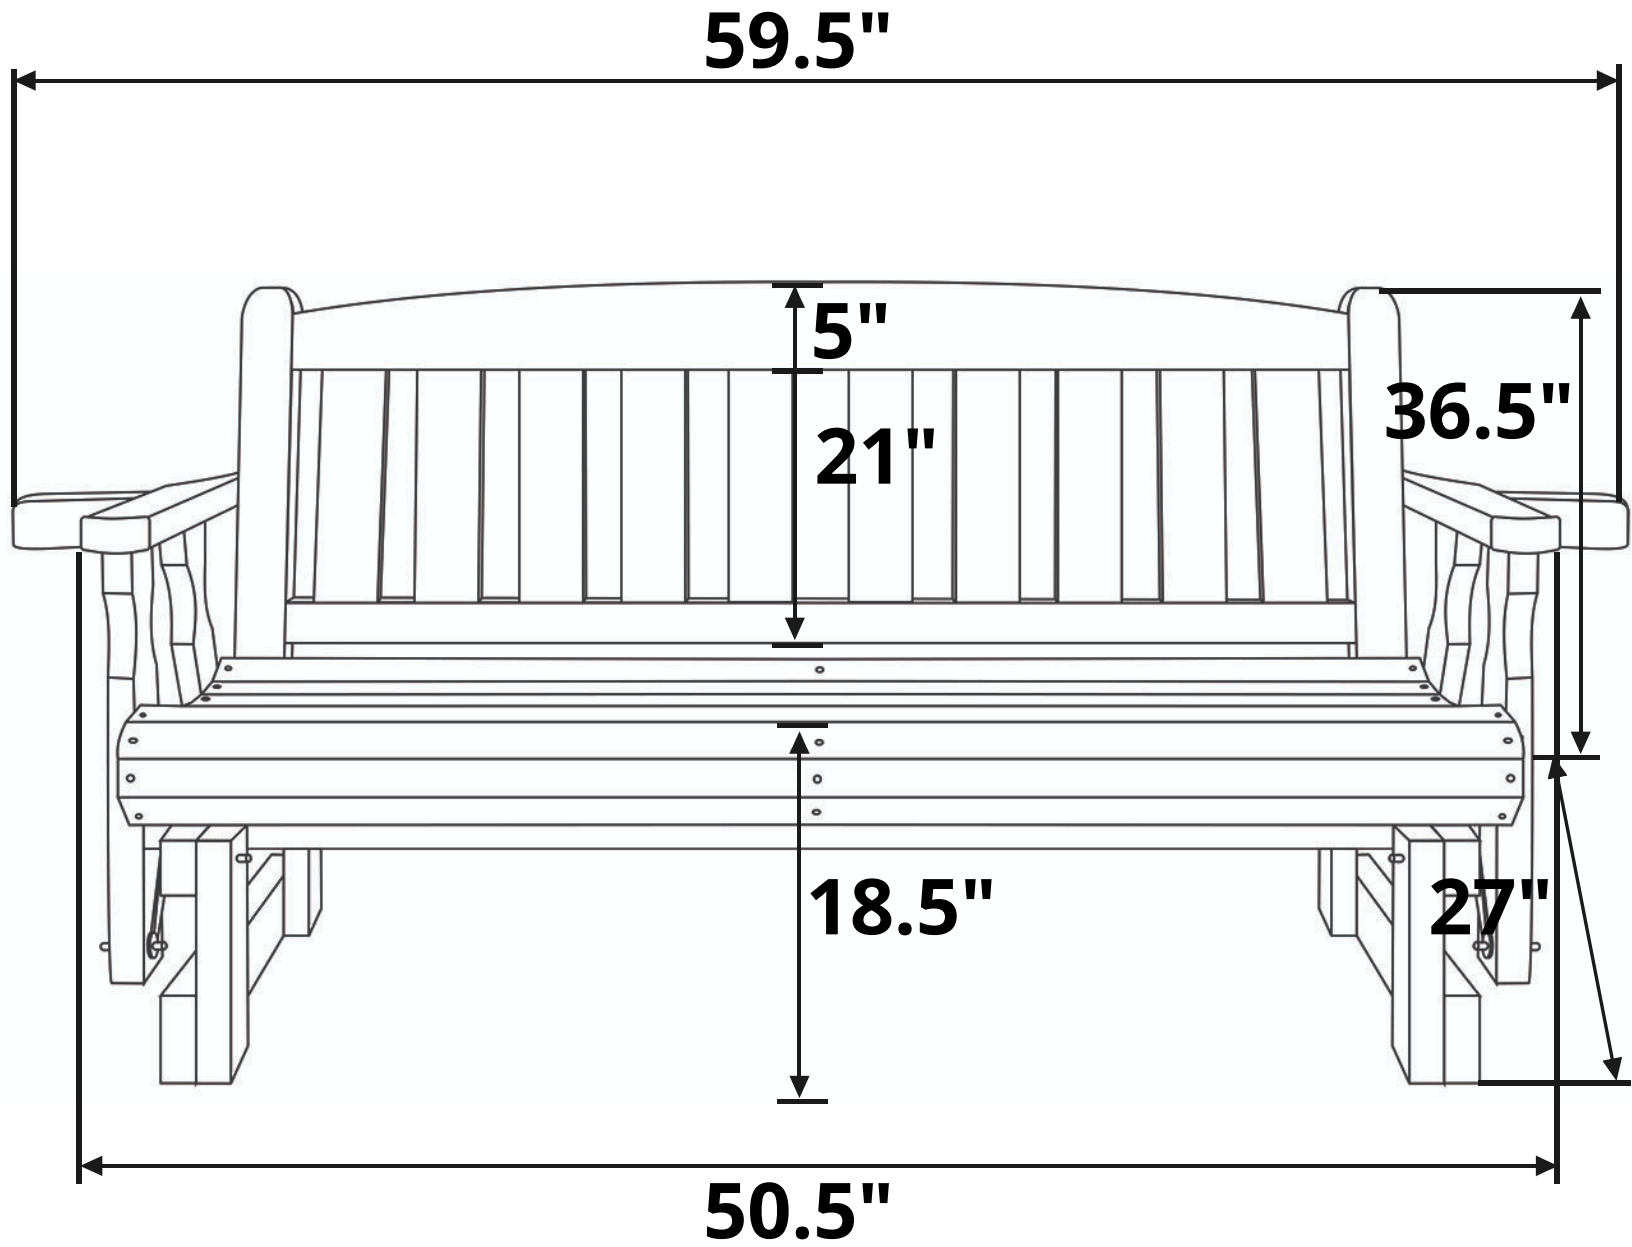

# Centerville Amish Mission Porch Glider

Length Option: 4 Foot

**Recommended Seat Cushion Size: 46x18 in.**  
**Product Weight: 70 lbs**  
**Weight Capacity: 800 lbs**