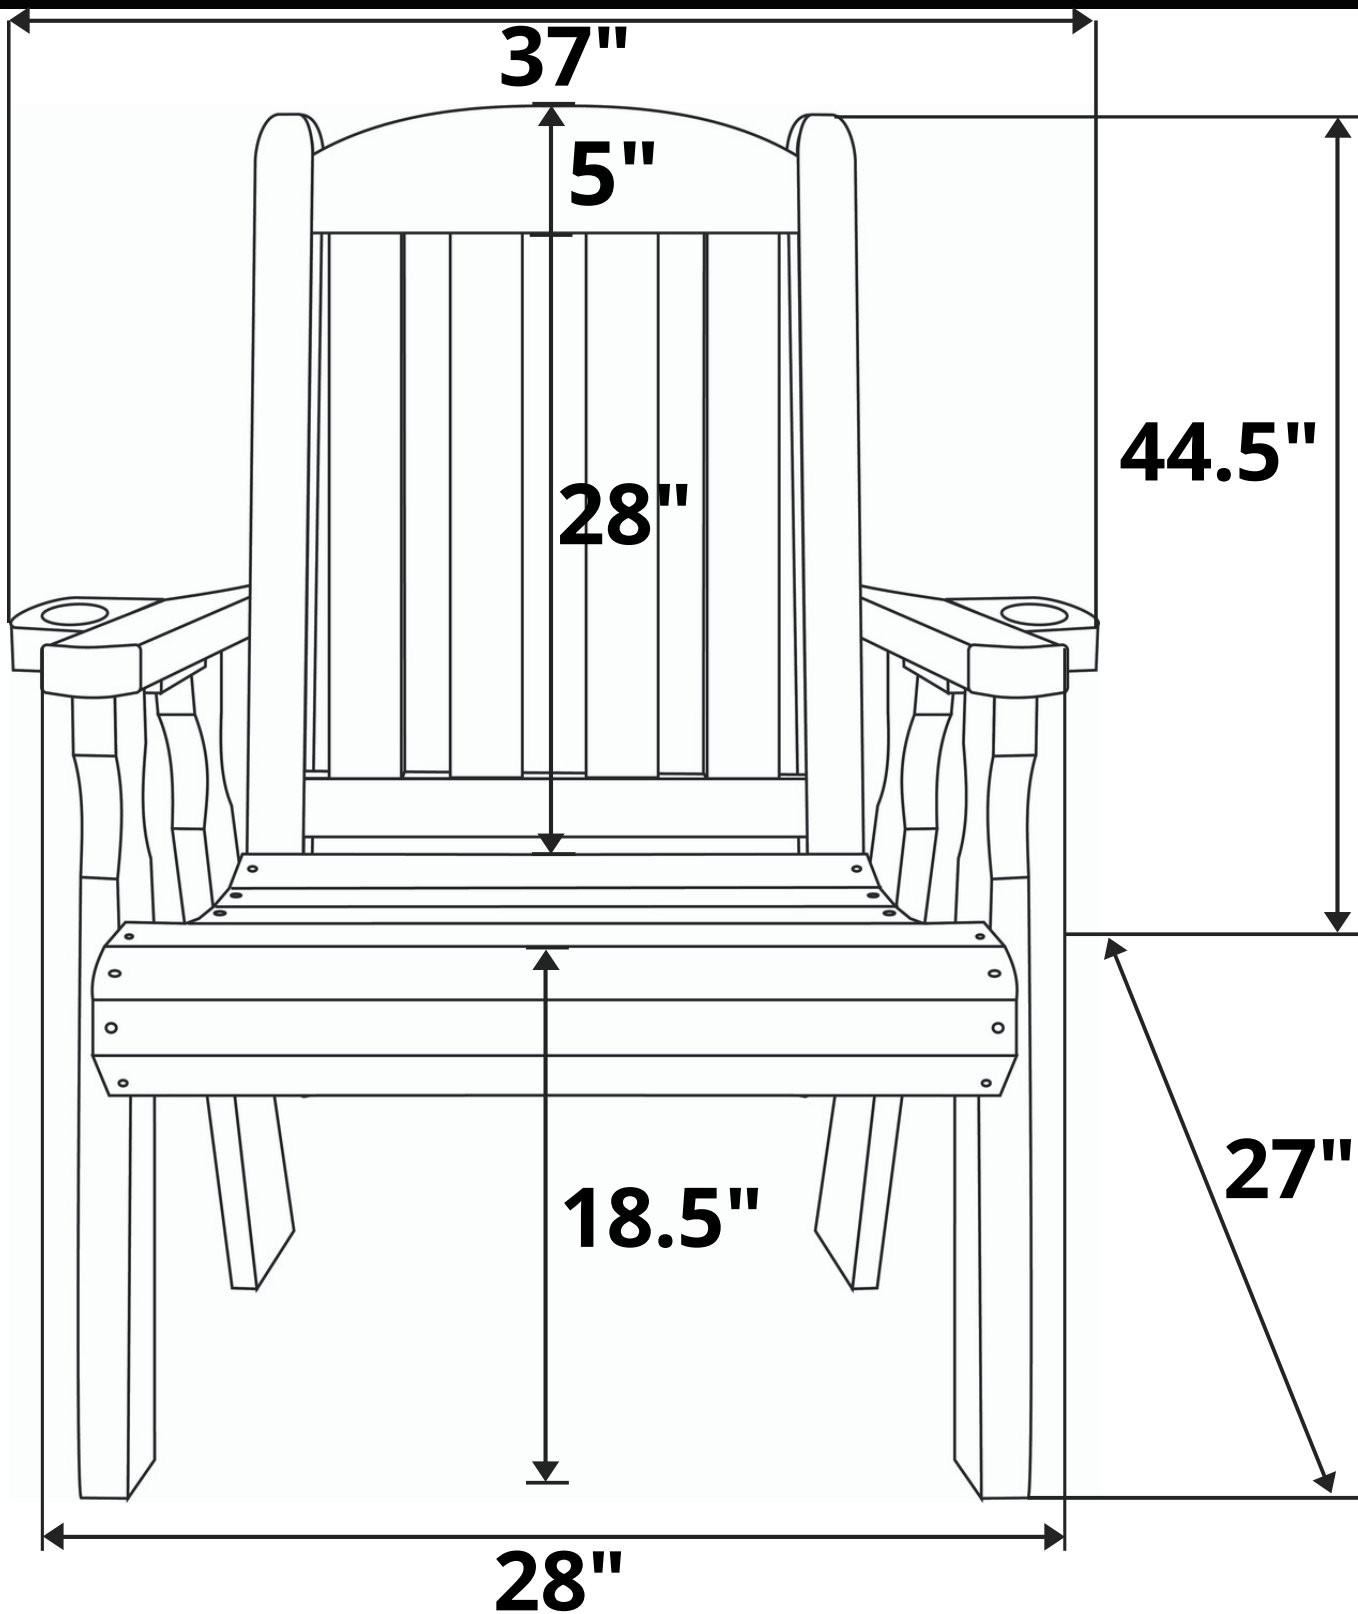

# Centerville Amish Mission High Back Patio Chair

**Recommended Seat Cushion Size: 23x18 in.**

**Product Weight: 36 lbs**

**Weight Capacity: 600 lbs**