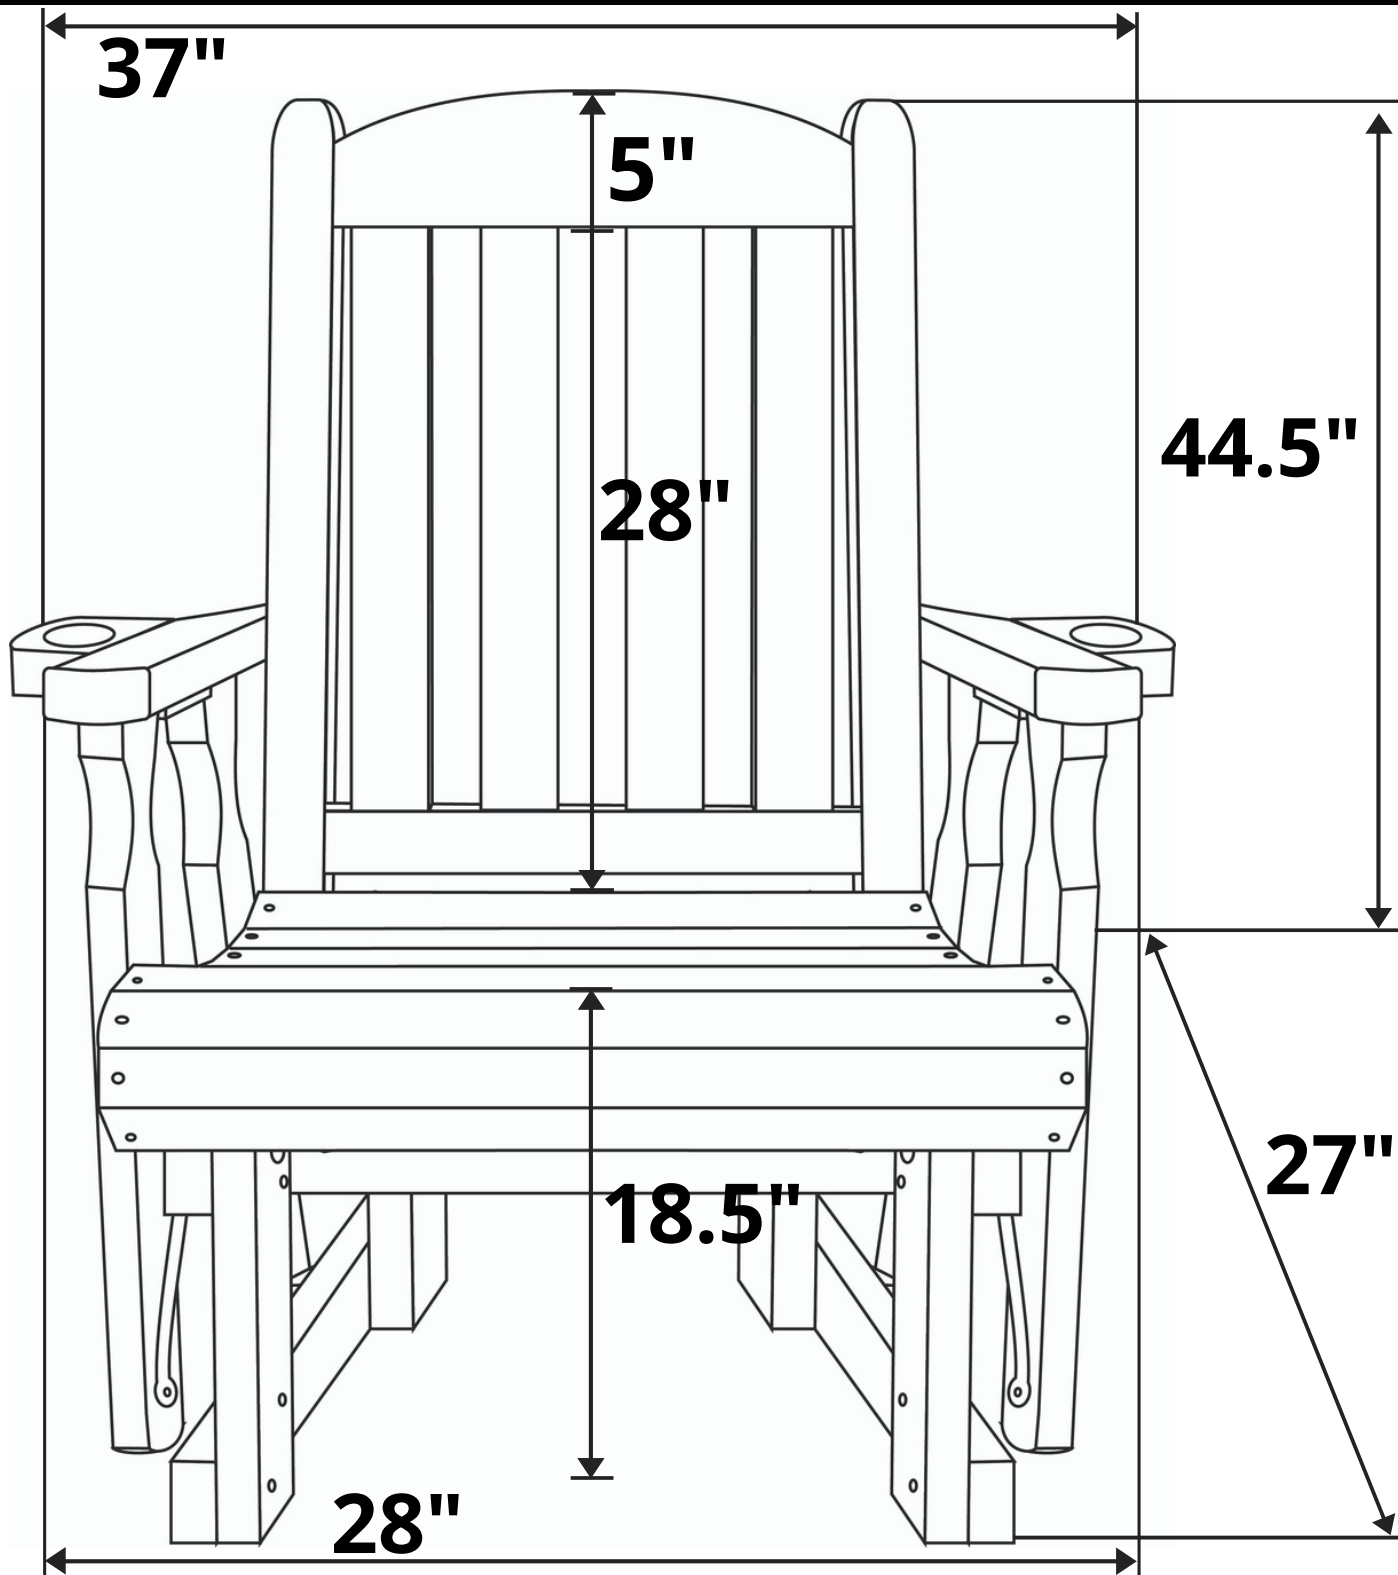

Centerville Amish Mission High Back Glider Chair

Recommended Seat Cushion Size: 23x18 in.

Product Weight: 50 lbs

Weight Capacity: 600 lbs