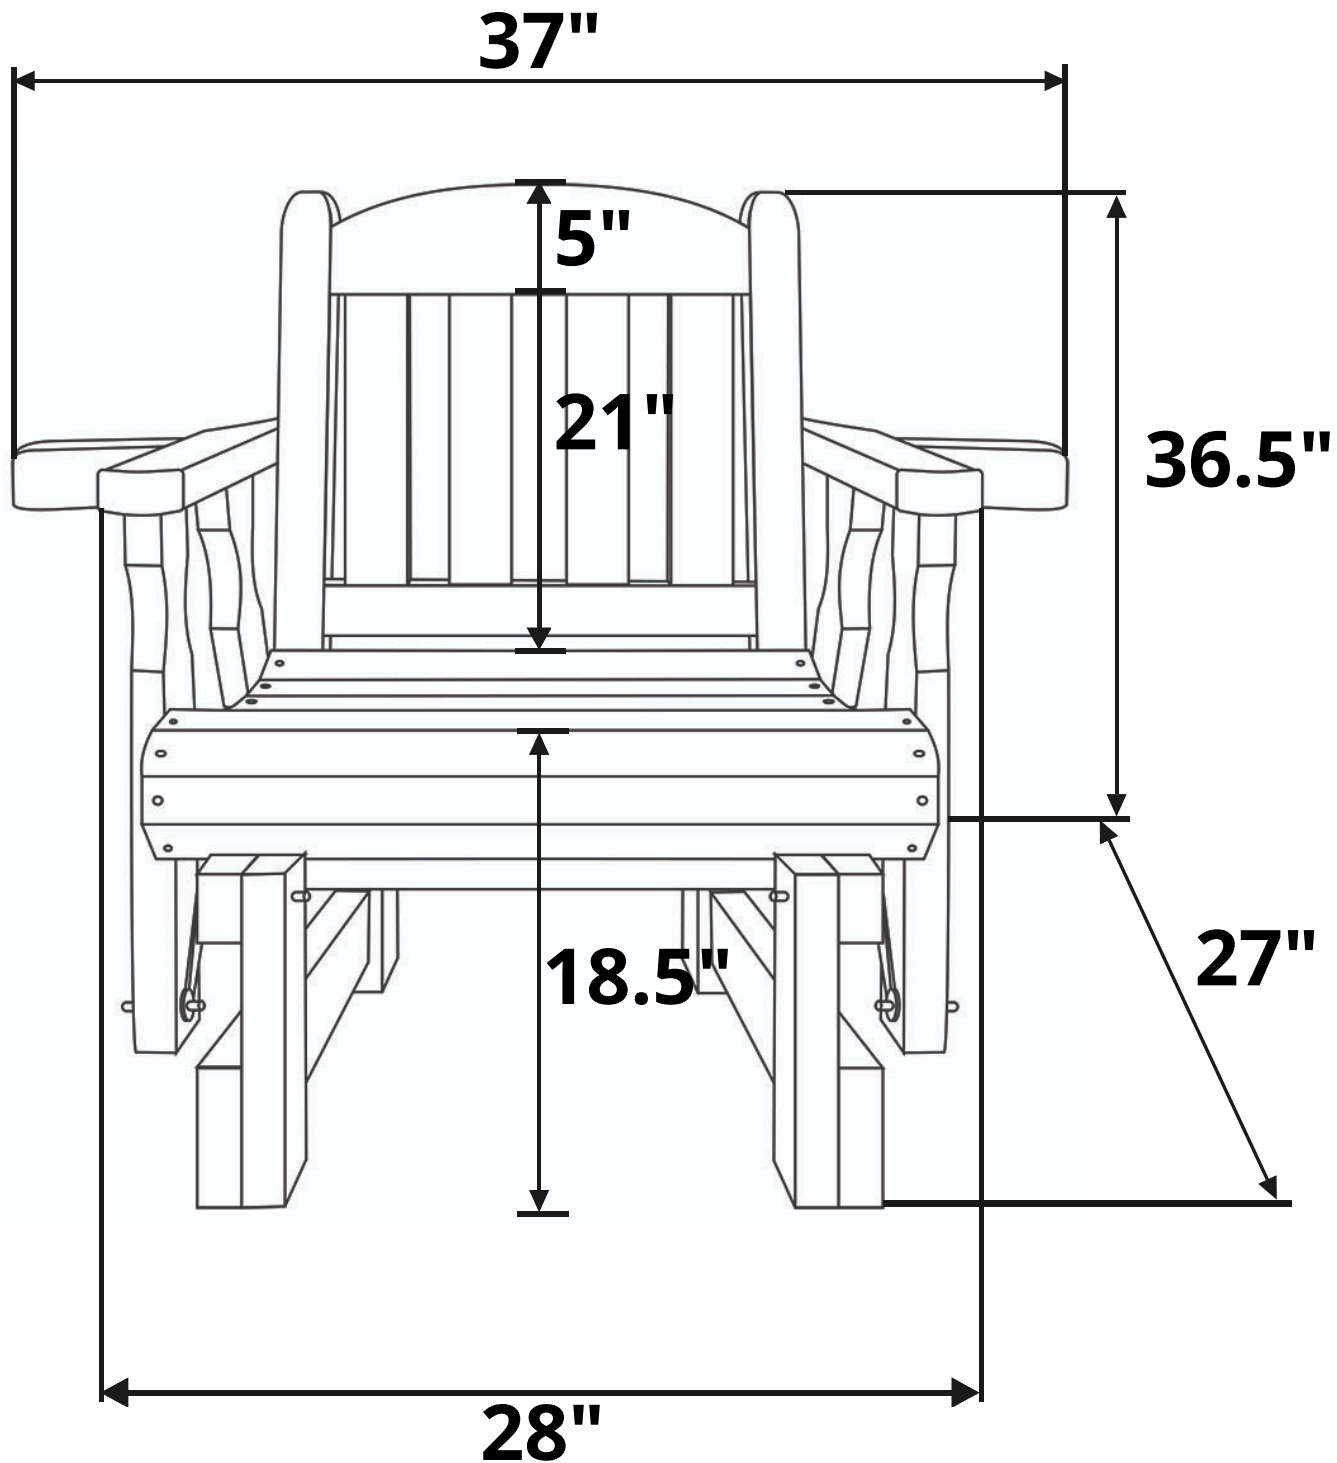

# Centerville Amish Mission Glider Chair

**Recommended Seat Cushion Size: 23x18 in.**

**Product Weight: 50 lbs**

**Weight Capacity: 600 lbs**