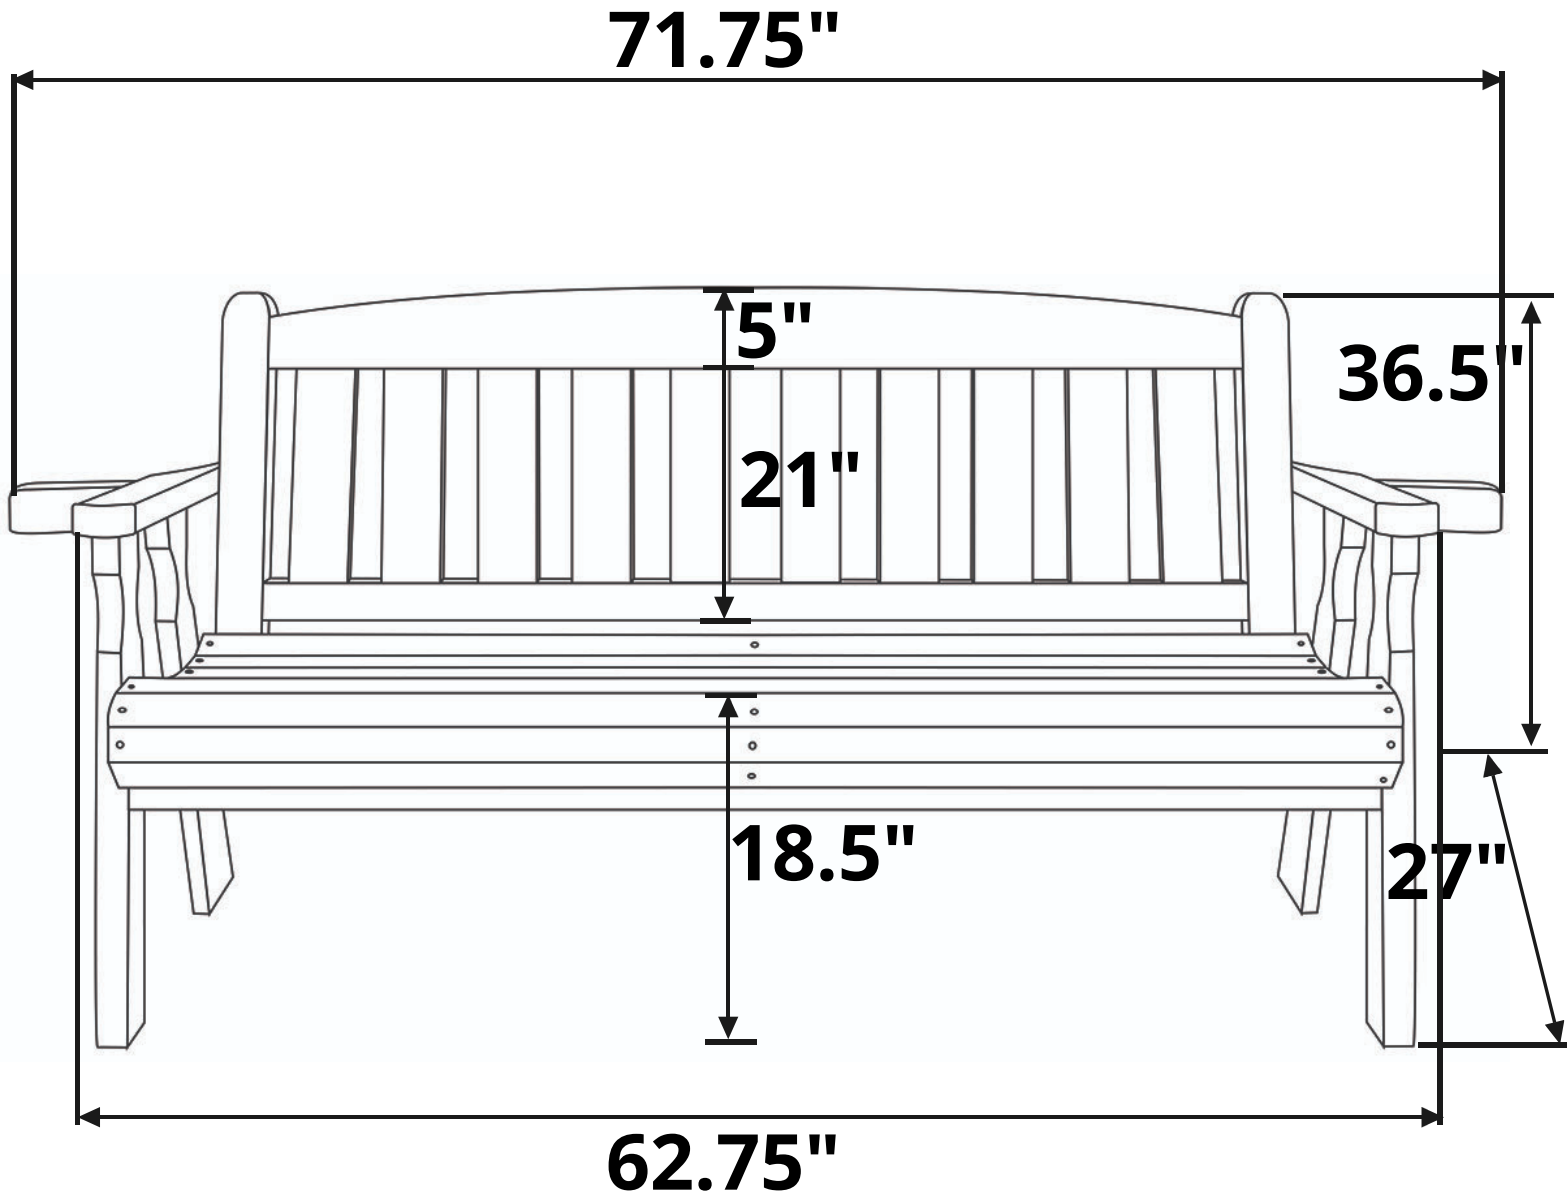

Centerville Amish Mission Garden Bench
Length Option: 5 Foot

Recommended Seat Cushion Size: 58x18 in.
Product Weight: 65 lbs
Weight Capacity: 800 lbs