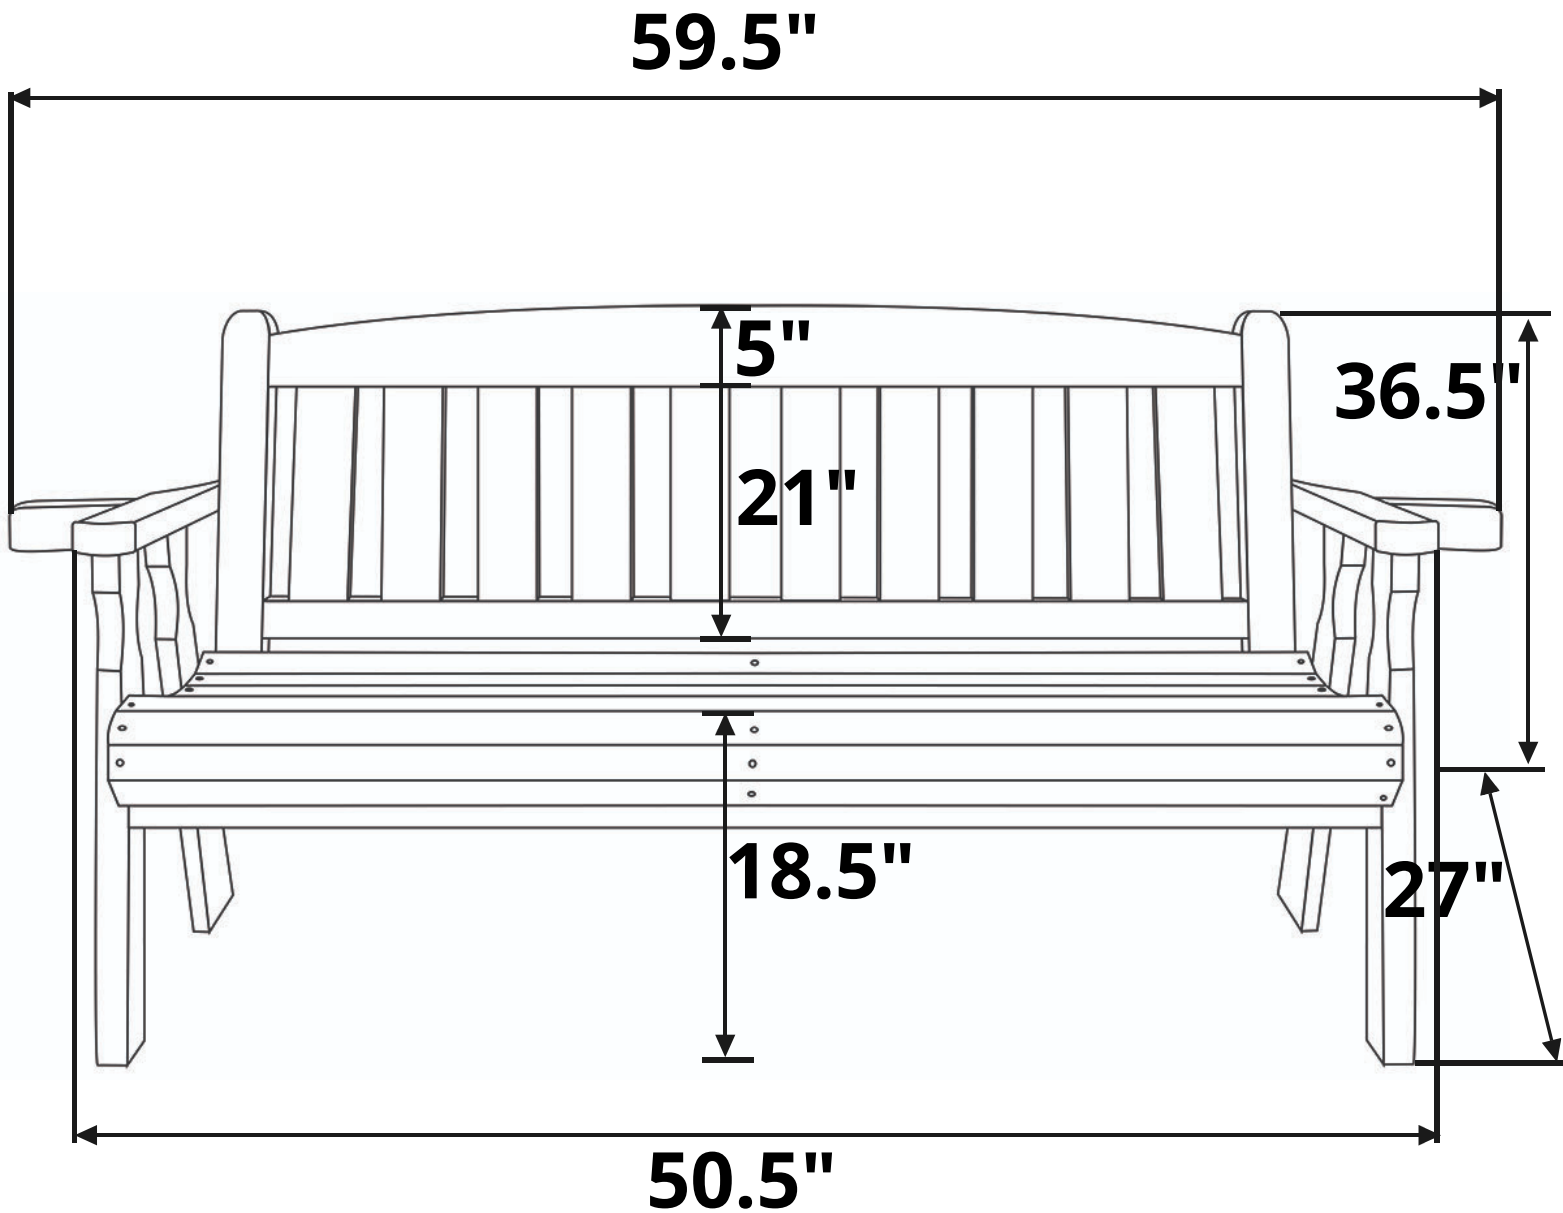

Centerville Amish Mission Garden Bench

Length Option: 4 Foot

Recommended Seat Cushion Size: 46x18 in.
Product Weight: 55 lbs
Weight Capacity: 800 lbs