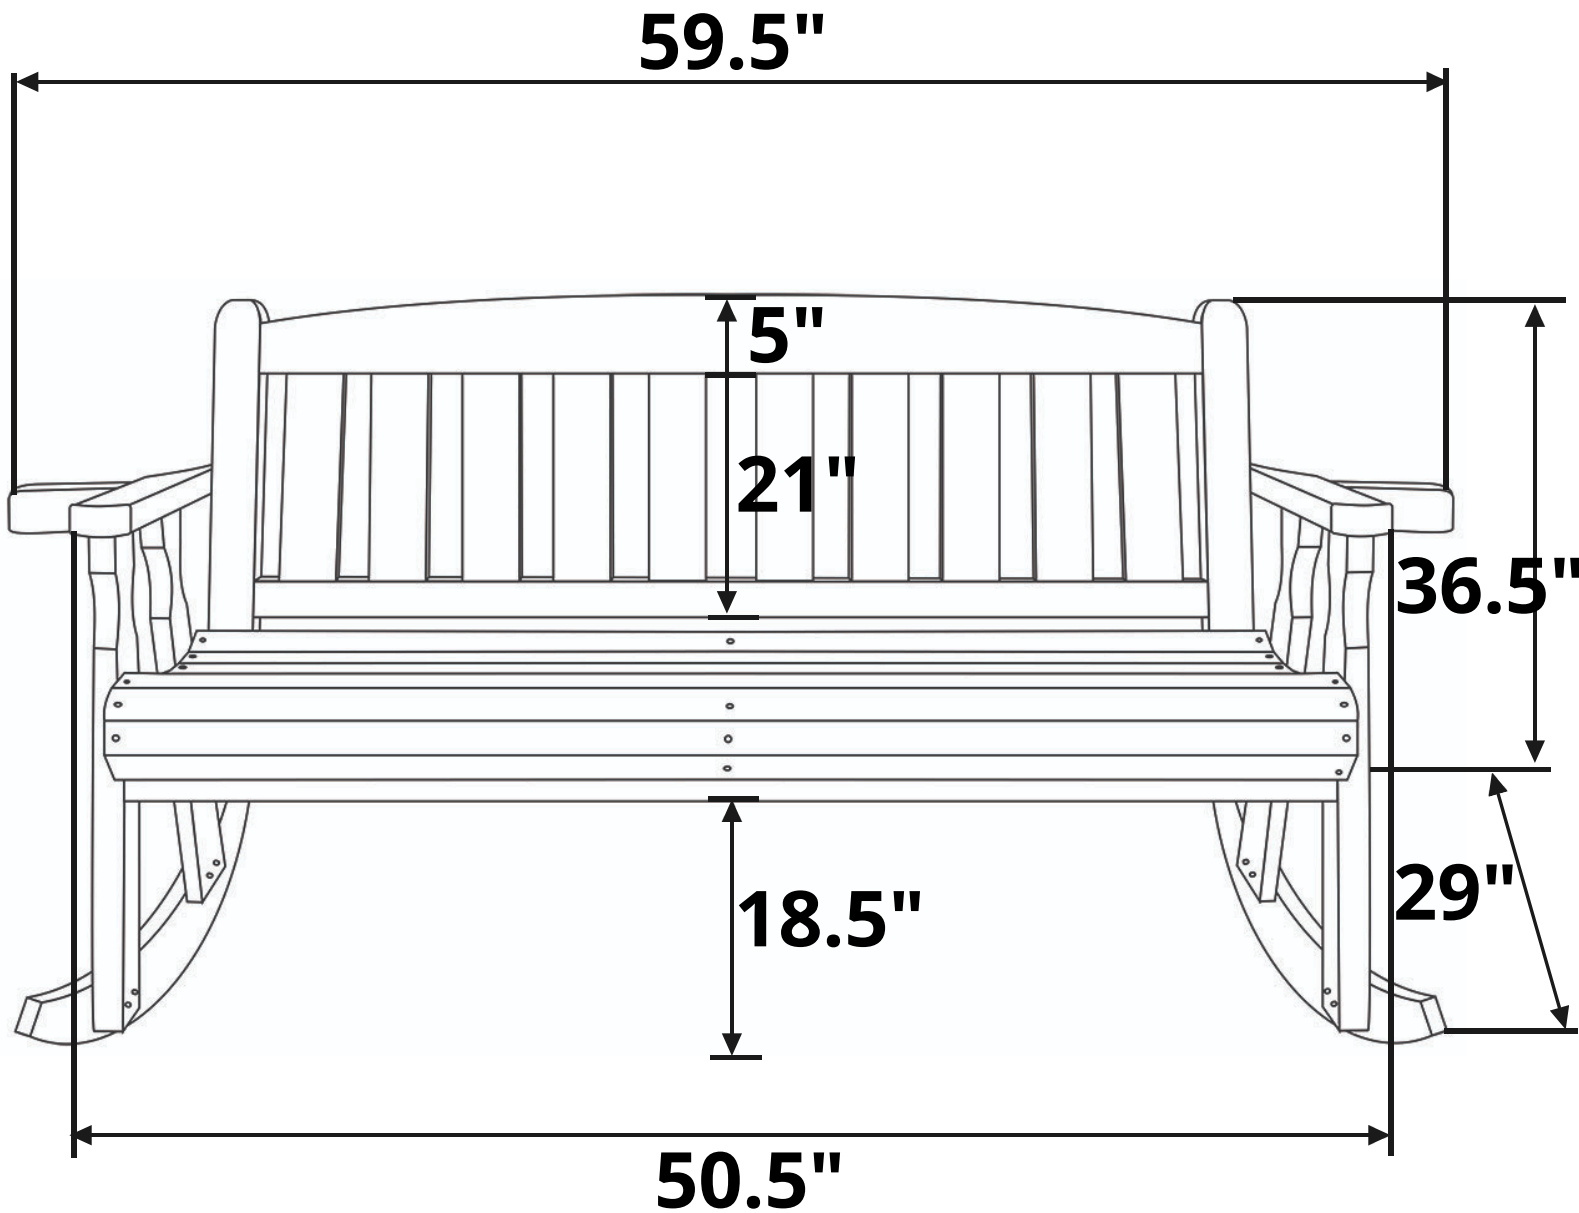

Centerville Amish Mission Double Rocker

Recommended Seat Cushion Size: 46x18 in.

Product Weight: 55 lbs

Weight Capacity: 800 lbs