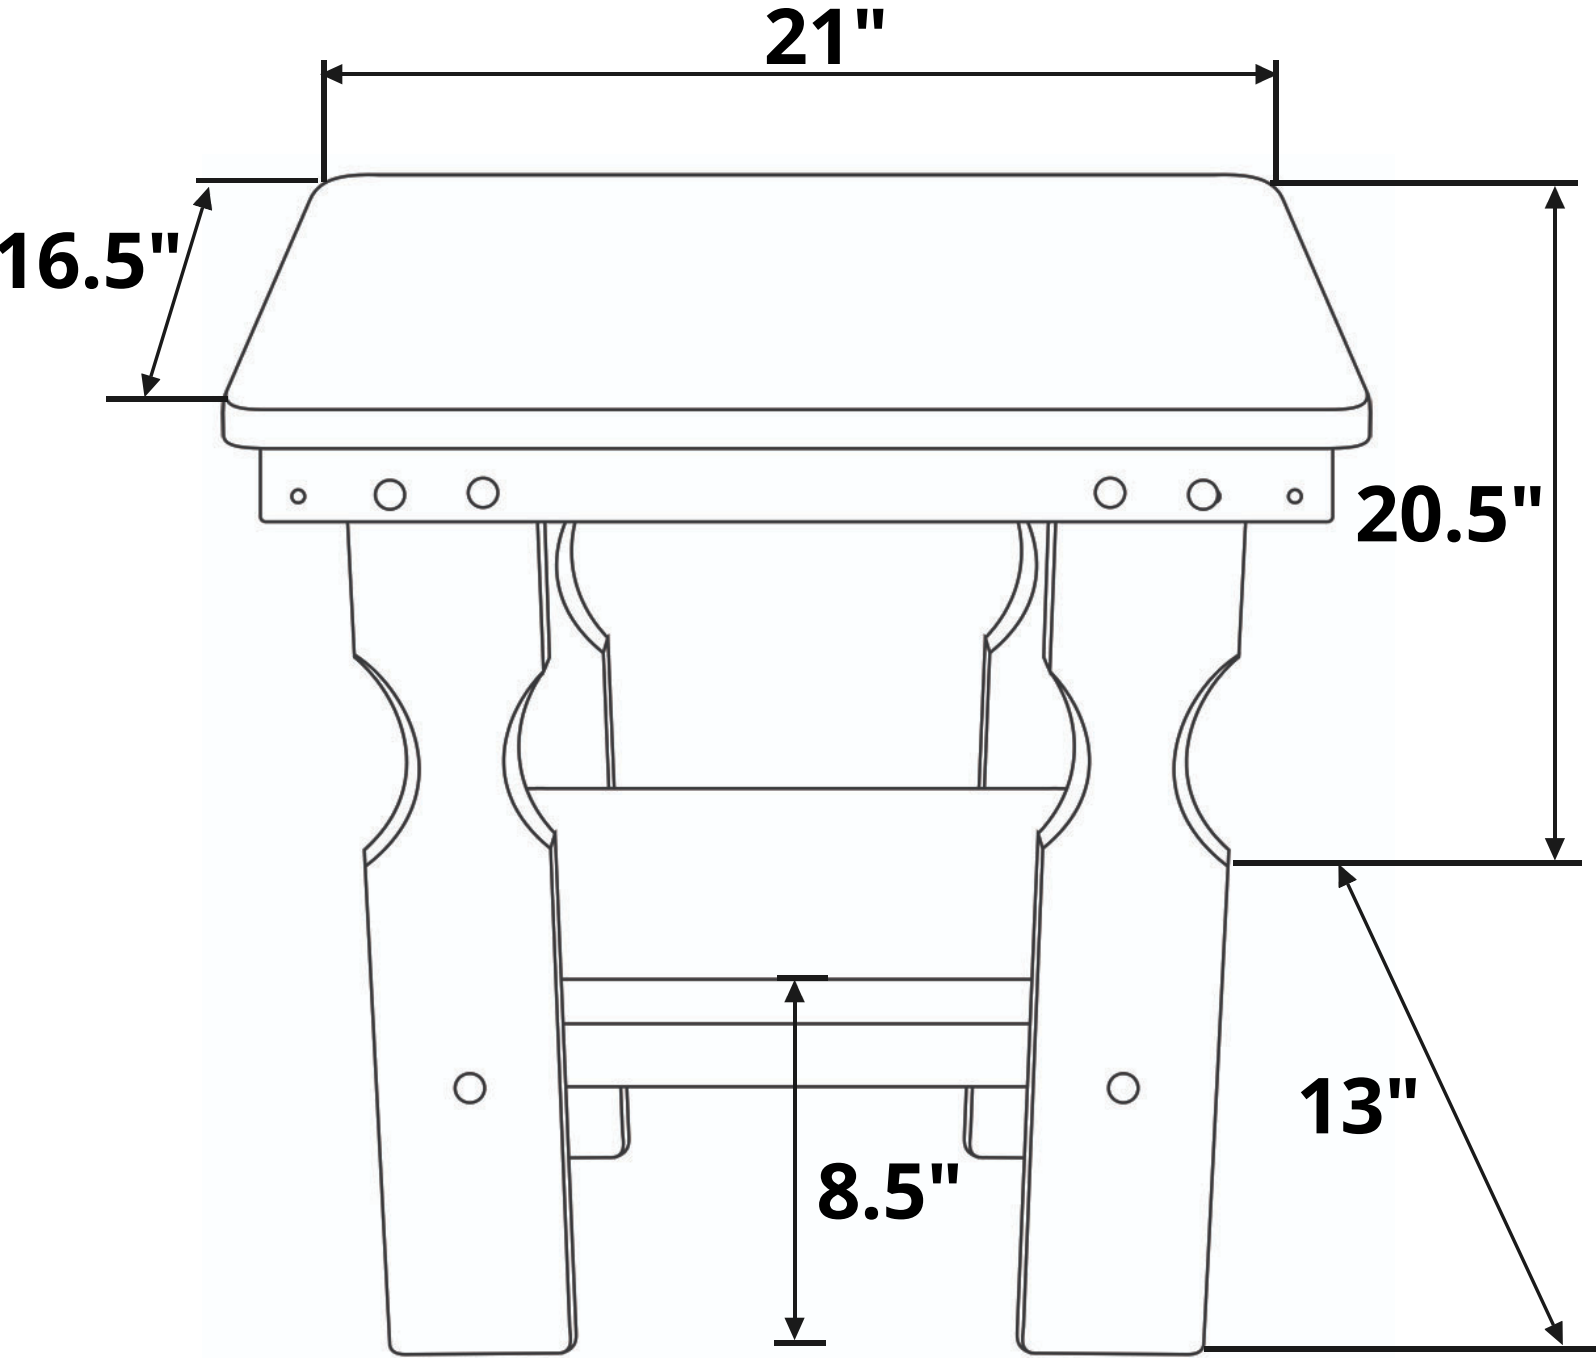

Centerville Amish Side Table

Product Weight: 36 lbs