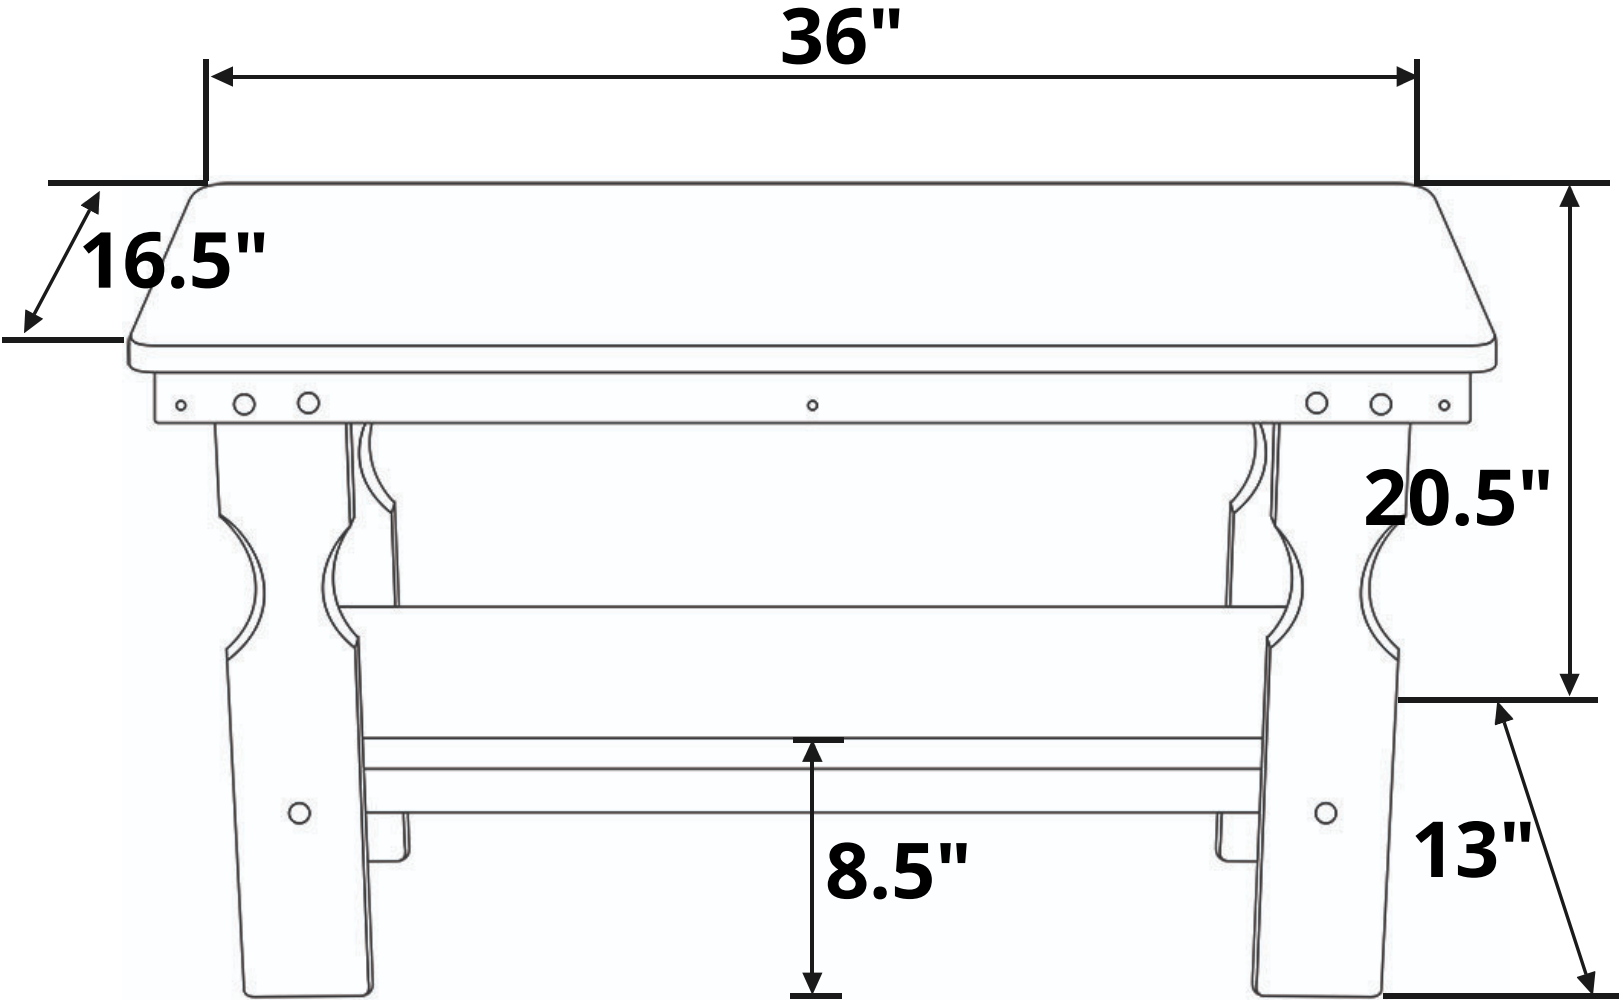

Centerville Amish Coffee Table

Product Weight: 36 lbs