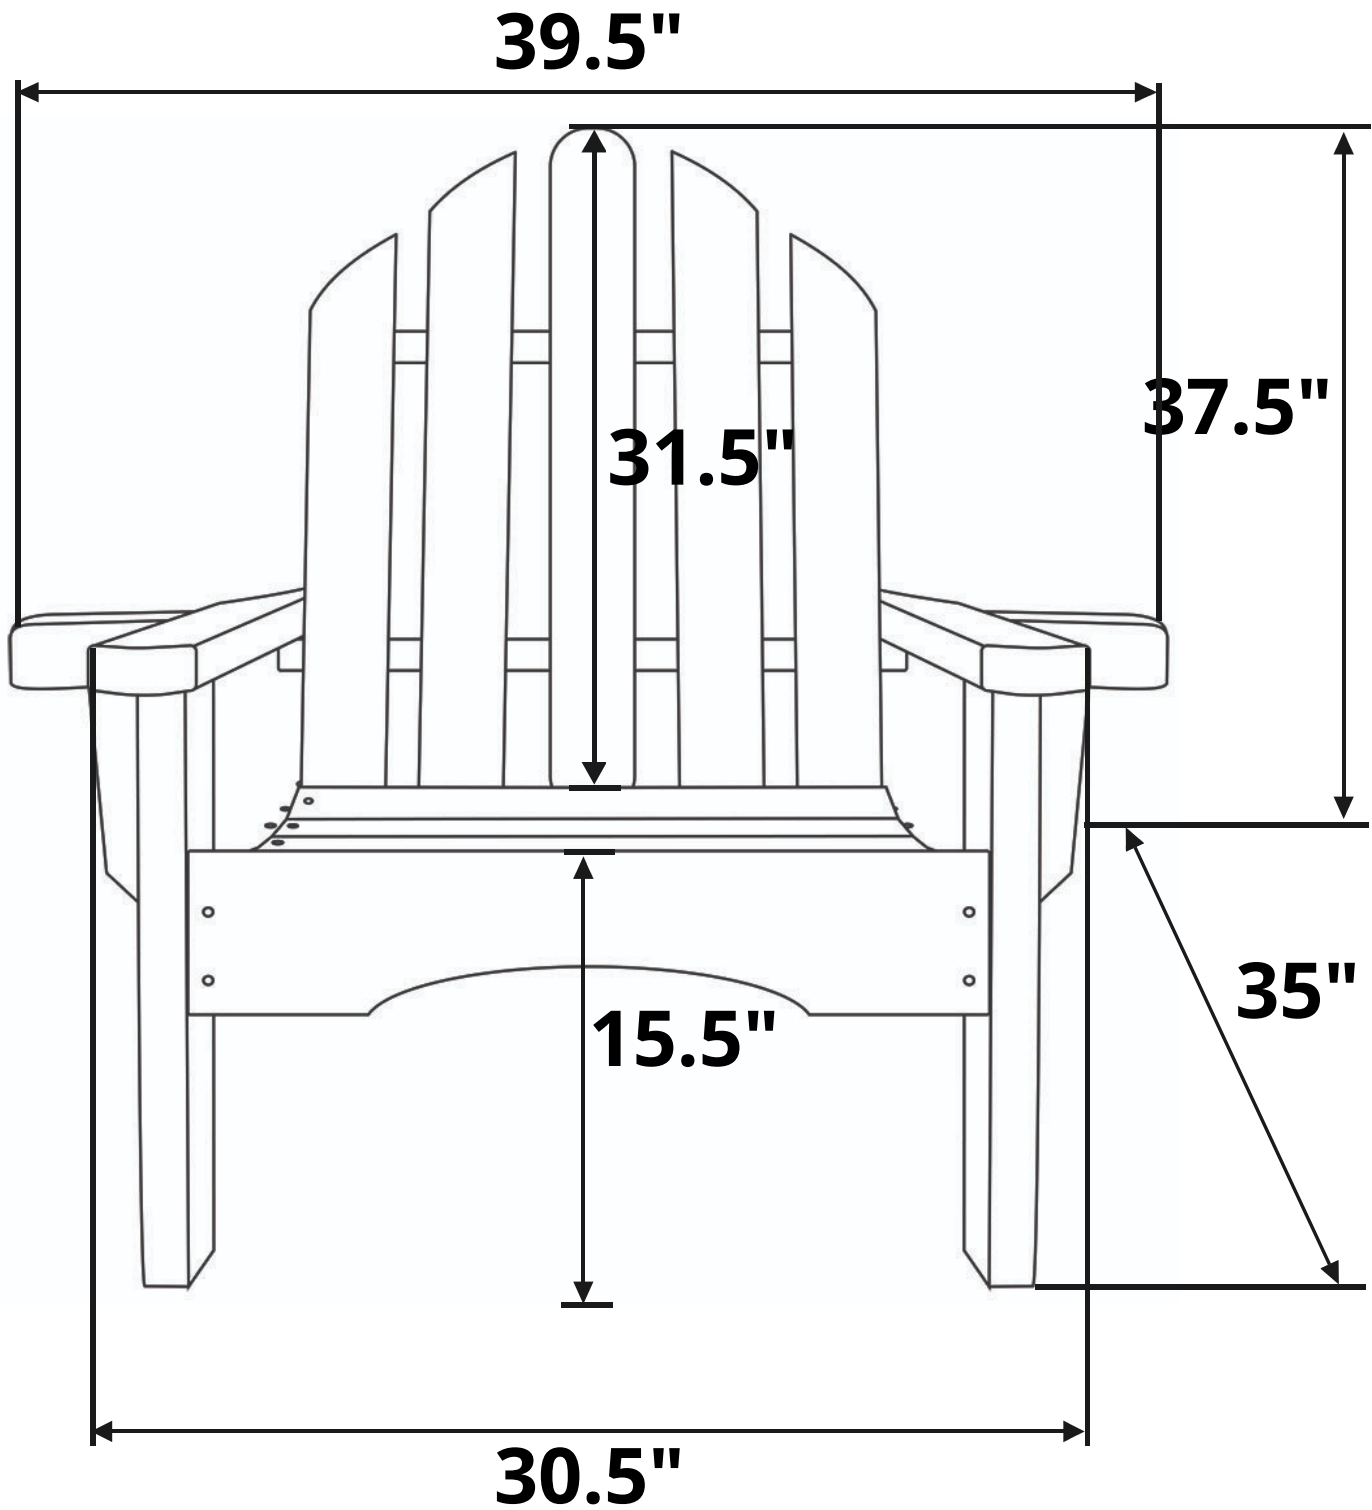

Centerville Amish Adirondack Chair

Recommended Seat Cushion Size: 23x18 in.

Product Weight: 36 lbs

Weight Capacity: 600 lbs