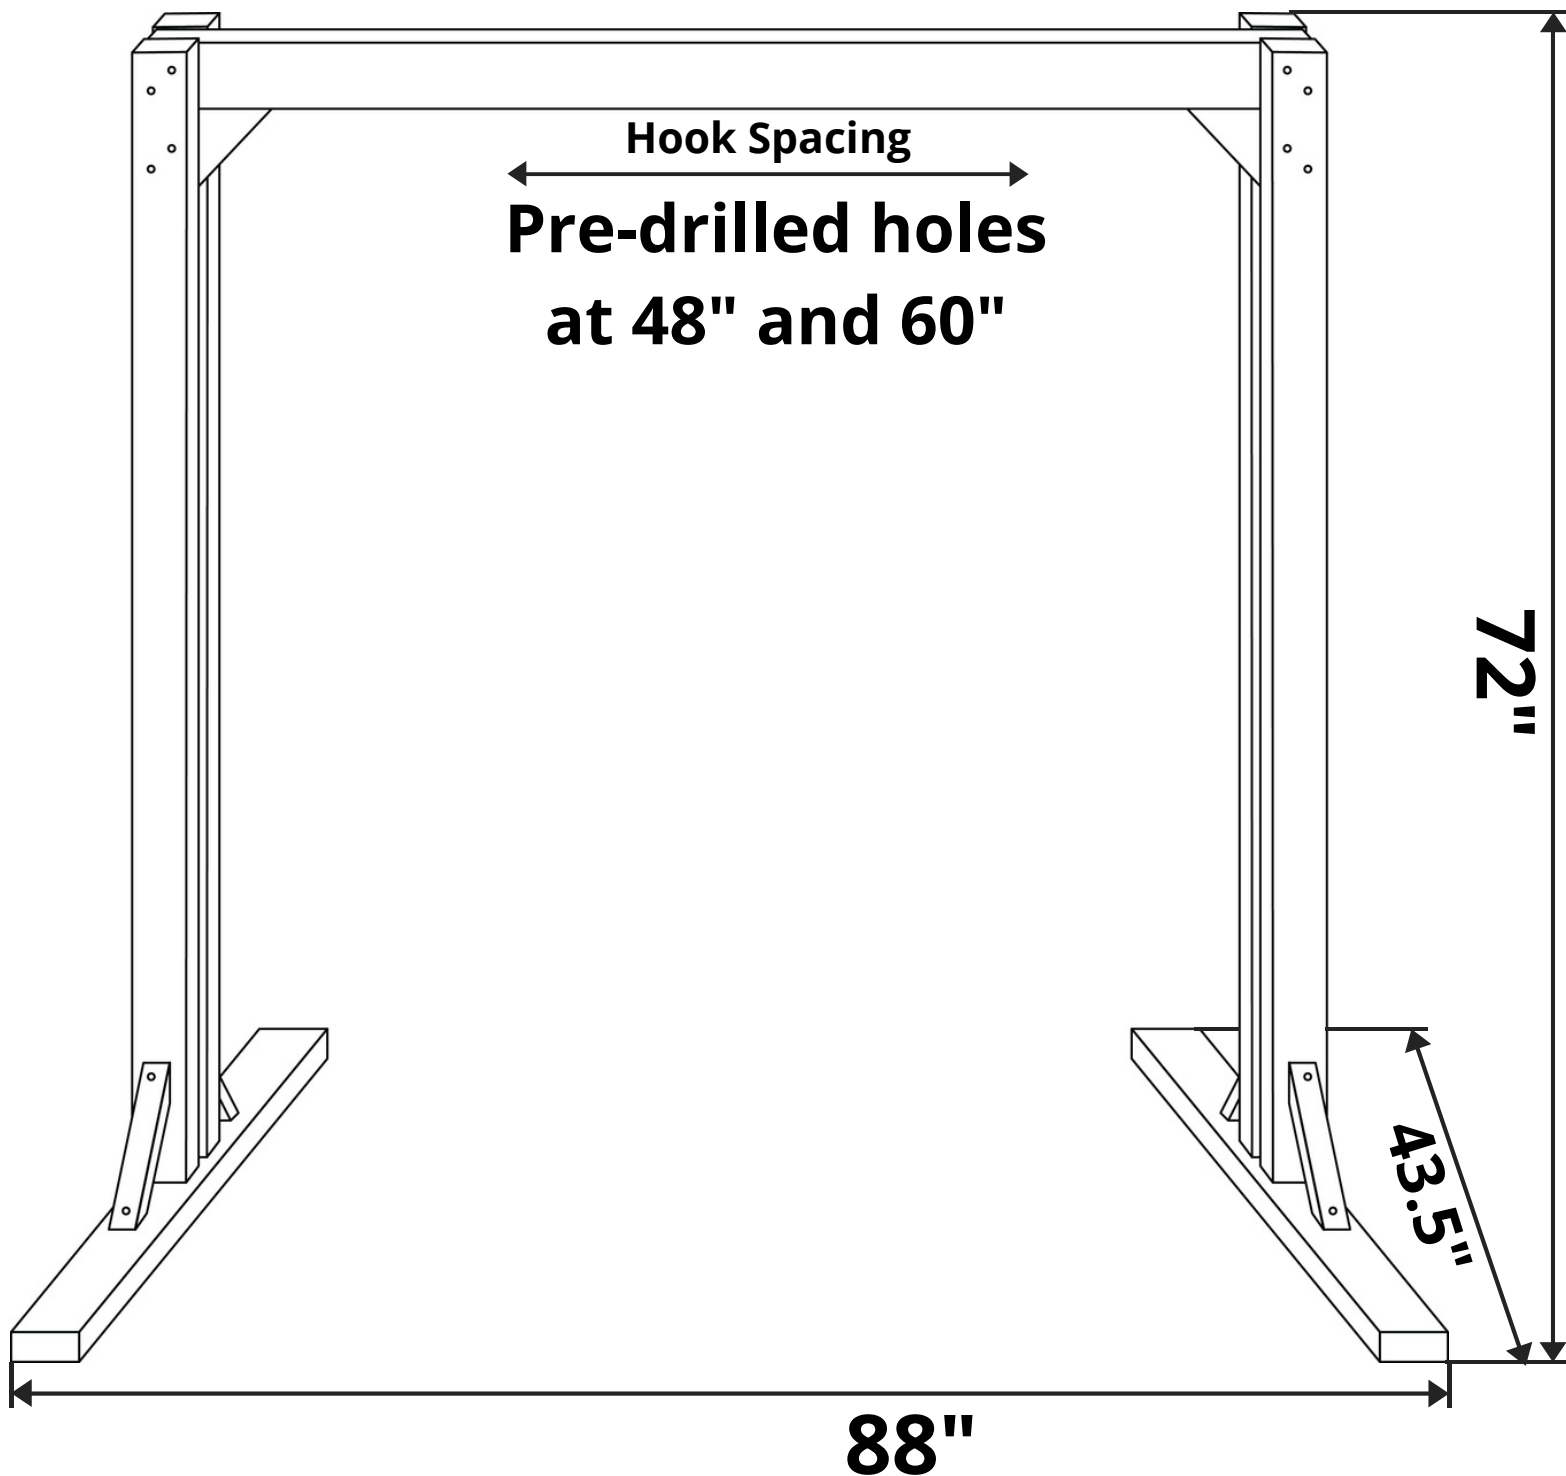

# Breezy Acres 4ft Or 5ft Outdoor Swing Stand

Size: One Size

Accommodates Up to 52 in. Or 62 in. Porch Swings

Product Weight: 65 lbs

Weight Capacity: 800 lbs