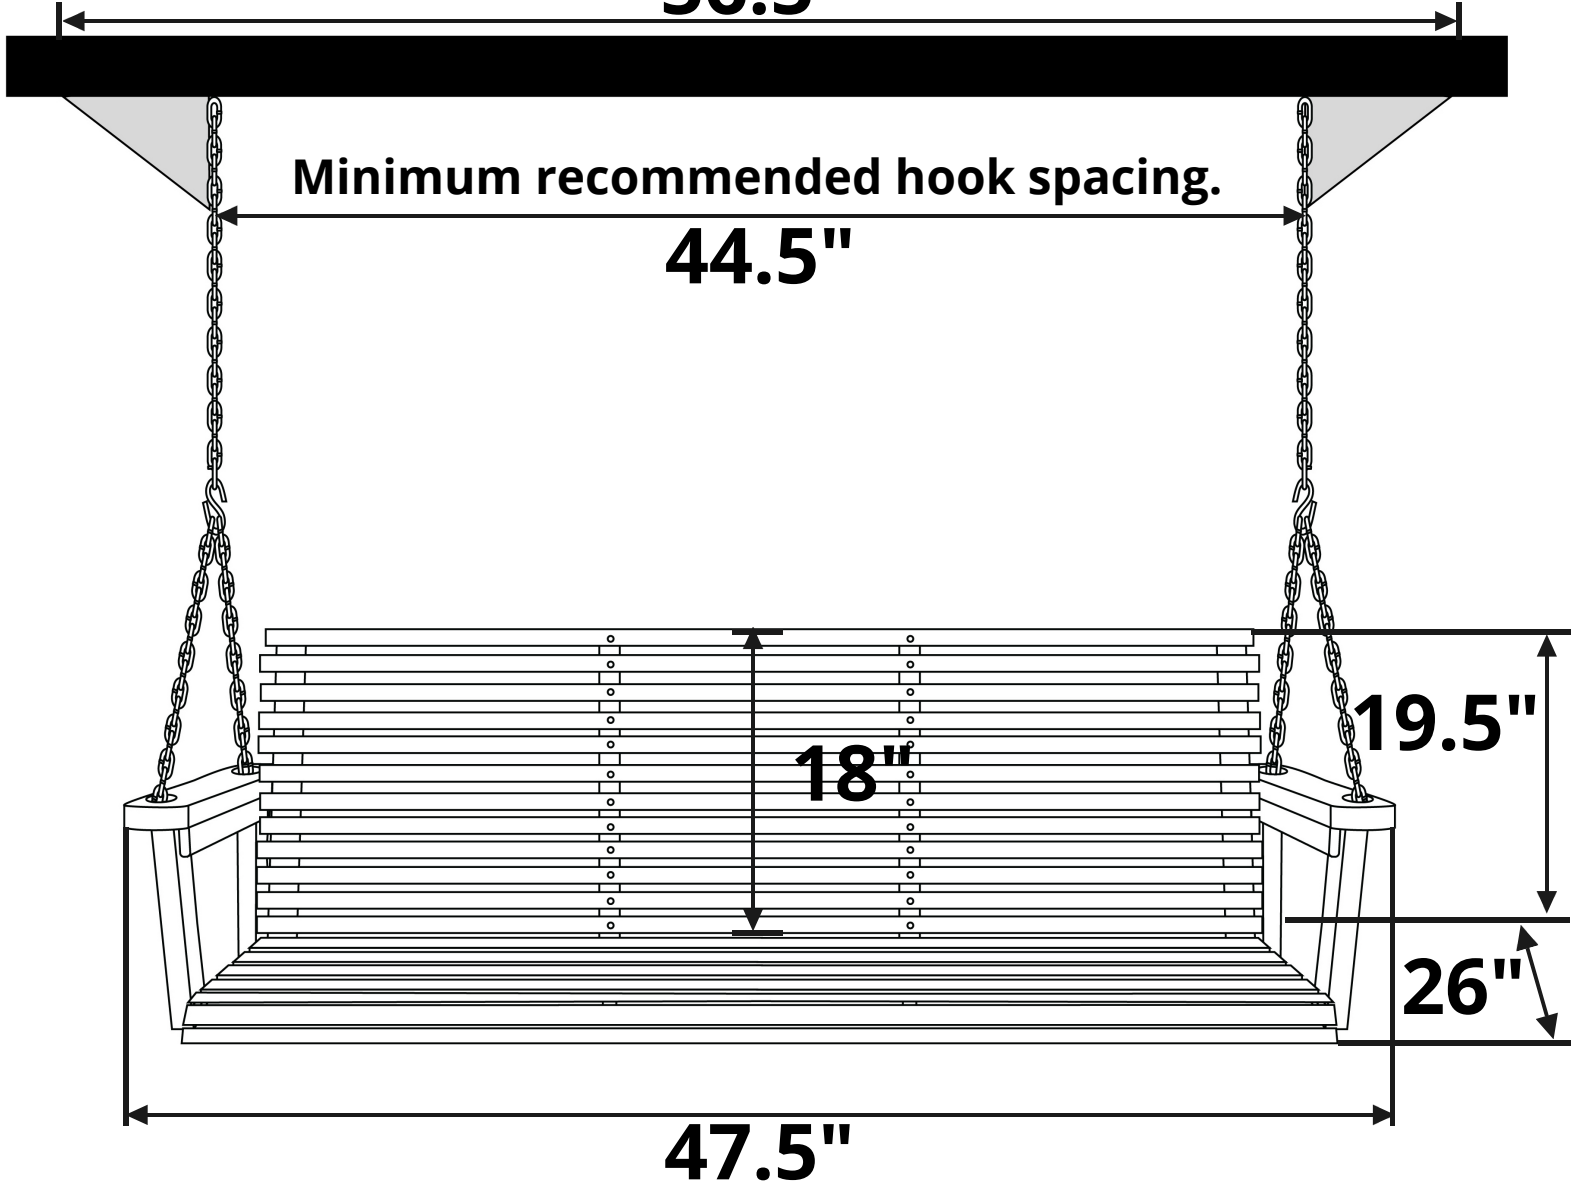

Beecham Swing Co. Roll Bottom 4ft. Porch Swing

Maximum recommended hook spacing.

56.5"

Minimum recommended hook spacing.

44.5"

Recommended Seat Cushion Size: 43x16 in.

Product Weight: 30 lbs

Weight Capacity: 500 lbs